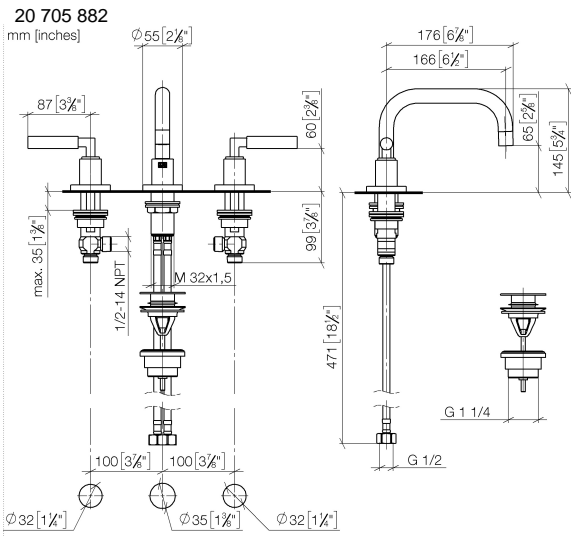

**TARA Three-hole basin mixer with pop-up waste - Brushed Durabronz (23kt Gold)**

TARA

20 705 882

- 166mm projection
- pivotable spout 360°
- circular, air-enriched flow
- height of mixer 145 mm
- height up to aerator 65 mm
- hole diameter valve 32 mm
- hole diameter spout 35 mm
- rosette Ø 55 mm
- 2x screw-in M 10 x 1 pressure hose, leak-tested
- max. flow 5.7 l/min
- lead-free
- This product can help a building meet the requirements of Green Building Rating Systems, e.g. LEED®, BREEAM®, DGNB

**Flow rate chart**

**Certificates**

LGA\_38417.

GDV\_0400289.

WRAS\_2303029.

20 705 882  
Parts for other  
finishes can be found  
here: [Chrome](#)

# TARA Three-hole basin mixer with pop-up waste - Brushed Durabron (23kt Gold)

TARA

20 705 882

## Spare parts list

No.	Item Number	Name	Quantity used	Delivery time
1	90 28 22 370 00-28	spout	1	20
2	90 31 20 109 00 90	plug	1	2
3	09 31 11 099 90	pin	1	2
4	09 14 10 015 90	seal	1	2
5	09 28 10 140-28	ring	1	20
6	04 30 04 019 00 90	hose	2	2
7	04 23 10 009 02 90	fixing set	1	2
8	04 20 88 052 10-28	handle	2	20
9	04 18 20 022 00-28	angle	2	-
Spare part can no longer be ordered, please order the replacement item				
10	09 20 88 052-28	handle	2	20
11	90 12 12 219 00-28	base	2	20
12	90 30 11 029 00 90	disc	2	2
13	90 30 30 075 00 90	screw	2	2
14	09 21 02 140-28	sleeve	2	20
15	09 27 89 105-28	rosette	2	20
16	90 14 10 043 00 90	seal	2	2
17	90 17 11 040 50 90	side panel	1	2
18	90 17 11 040 51 90	side panel	1	2
19	10 125 970-28	Basin Waste with push fastening 1 1/4" - Brushed Durabron (23kt Gold)	1	2