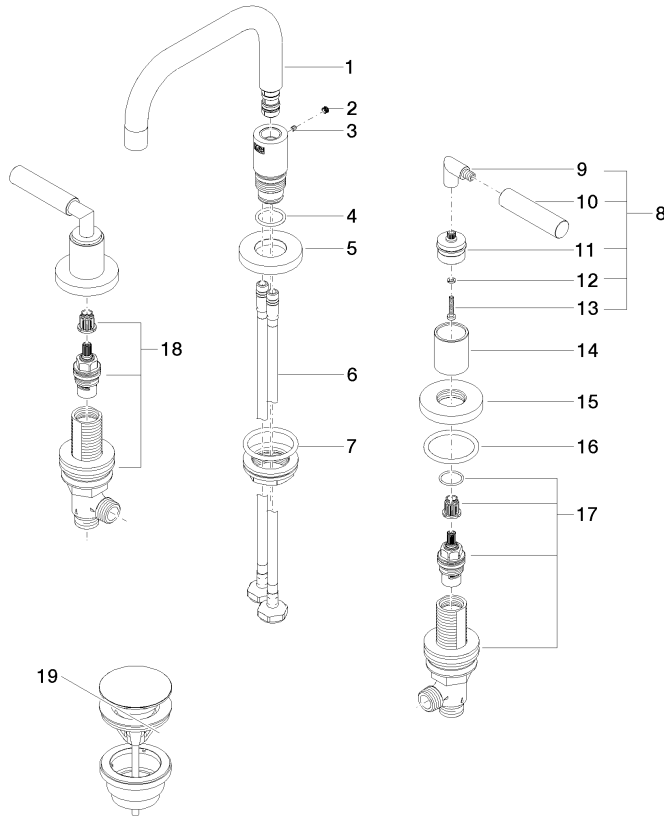

**TARA Three-hole basin mixer with pop-up waste - Brushed Durabronz (23kt Gold)**

TARA

20 705 882

- 166mm projection
- pivotable spout 360°
- circular, air-enriched flow
- height of mixer 145 mm
- height up to aerator 65 mm
- hole diameter valve 32 mm
- hole diameter spout 35 mm
- rosette Ø 55 mm
- 2x screw-in M 10 x 1 pressure hose, leak-tested
- max. flow 5.7 l/min
- lead-free
- This product can help a building meet the requirements of Green Building Rating Systems, e.g. LEED®, BREEAM®, DGNB

**Flow rate chart**

**Certificates**

LGA\_38417.

GDV\_0400289.

WRAS\_2303029.

20 705 882  
Parts for other  
finishes can be found  
here: [Chrome](#)

# TARA Three-hole basin mixer with pop-up waste - Brushed Durabron (23kt Gold)

TARA

20 705 882

## Spare parts list

No.	Item Number	Name	Quantity used	Delivery time
1	90 28 22 370 00-28	spout	1	20
2	90 31 20 109 00 90	plug	1	2
3	09 31 11 099 90	pin	1	2
4	09 14 10 015 90	seal	1	2
5	09 28 10 140-28	ring	1	20
6	04 30 04 019 00 90	hose	2	2
7	04 23 10 009 02 90	fixing set	1	2
8	04 20 88 052 10-28	handle	2	20
9	04 18 20 022 00-28	angle	2	-
Spare part can no longer be ordered, please order the replacement item				
10	09 20 88 052-28	handle	2	20
11	90 12 12 219 00-28	base	2	20
12	90 30 11 029 00 90	disc	2	2
13	90 30 30 075 00 90	screw	2	2
14	09 21 02 140-28	sleeve	2	20
15	09 27 89 105-28	rosette	2	20
16	90 14 10 043 00 90	seal	2	2
17	90 17 11 040 50 90	side panel	1	2
18	90 17 11 040 51 90	side panel	1	2
19	10 125 970-28	Basin Waste with push fastening 1 1/4" - Brushed Durabron (23kt Gold)	1	2