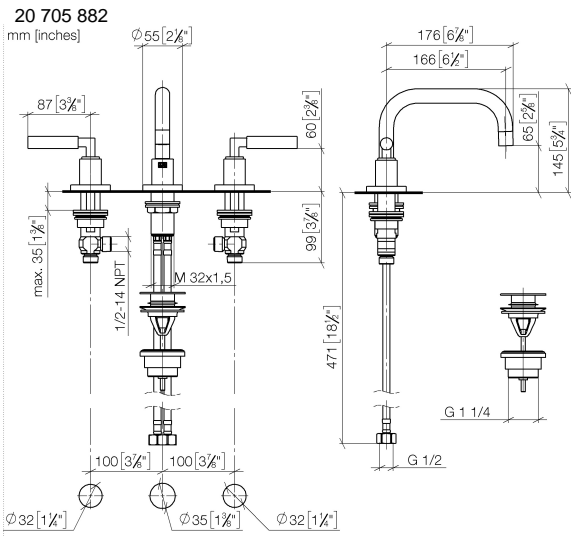

**TARA Three-hole basin mixer with pop-up waste - Brushed Durabross (23kt Gold)**

TARA

20 705 882

- 166mm projection
- pivotable spout 360°
- circular, air-enriched flow
- height of mixer 145 mm
- height up to aerator 65 mm
- hole diameter valve 32 mm
- hole diameter spout 35 mm
- rosette Ø 55 mm
- 2x screw-in M 10 x 1 pressure hose, leak-tested
- max. flow 5.7 l/min
- lead-free
- This product can help a building meet the requirements of Green Building Rating Systems, e.g. LEED®, BREEAM®, DGNB

**Flow rate chart**

**Certificates**

LGA\_38417.

GDV\_0400289.

WRAS\_2303029.

**TARA Three-hole basin mixer with pop-up waste - Brushed Durabronz (23kt Gold)**

TARA

20 705 882  
Parts for other  
finishes can be found  
here: [Chrome](#)

# TARA Three-hole basin mixer with pop-up waste - Brushed Durabross (23kt Gold)

TARA

20 705 882

## Spare parts list

No.	Item Number	Name	Quantity used	Delivery time
1	90 28 22 370 00-28	spout	1	20
2	90 31 20 109 00 90	plug	1	2
3	09 31 11 099 90	pin	1	2
4	09 14 10 015 90	seal	1	2
5	09 28 10 140-28	ring	1	20
6	04 30 04 019 00 90	hose	2	2
7	04 23 10 009 02 90	fixing set	1	2
8	04 20 88 052 10-28	handle	2	20
9	04 18 20 022 00-28	angle	2	-
Spare part can no longer be ordered, please order the replacement item				
10	09 20 88 052-28	handle	2	20
11	90 12 12 219 00-28	base	2	20
12	90 30 11 029 00 90	disc	2	2
13	90 30 30 075 00 90	screw	2	2
14	09 21 02 140-28	sleeve	2	20
15	09 27 89 105-28	rosette	2	20
16	90 14 10 043 00 90	seal	2	2
17	90 17 11 040 50 90	side panel	1	2
18	90 17 11 040 51 90	side panel	1	2
19	10 125 970-28	Basin Waste with push fastening 1 1/4" - Brushed Durabross (23kt Gold)	1	2