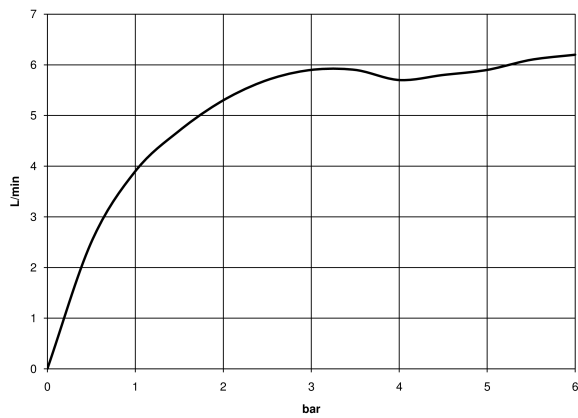

Flow rate chart

Certificates

LGA_38417.

GDV_0400289.

WRAS_2303029.