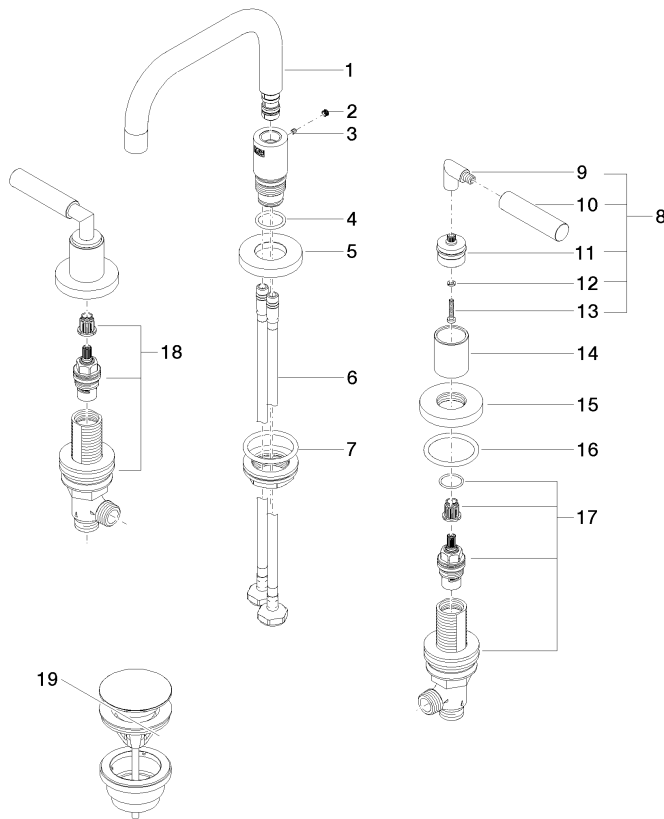

**TARA Three-hole basin mixer with pop-up waste - Brushed Durabross (23kt Gold)**

TARA

20 705 882

- 166mm projection
- pivotable spout 360°
- circular, air-enriched flow
- height of mixer 145 mm
- height up to aerator 65 mm
- hole diameter valve 32 mm
- hole diameter spout 35 mm
- rosette Ø 55 mm
- 2x screw-in M 10 x 1 pressure hose, leak-tested
- max. flow 5.7 l/min
- lead-free
- This product can help a building meet the requirements of Green Building Rating Systems, e.g. LEED®, BREEAM®, DGNB

**Flow rate chart**

**Certificates**

LGA\_38417.

GDV\_0400289.

WRAS\_2303029.

**TARA Three-hole basin mixer with pop-up waste - Brushed Durabronz (23kt Gold)**

TARA

20 705 882  
Parts for other  
finishes can be found  
here: [Chrome](#)

# TARA Three-hole basin mixer with pop-up waste - Brushed Durabross (23kt Gold)

TARA

20 705 882

## Spare parts list

No.	Item Number	Name	Quantity used	Delivery time
1	90 28 22 370 00-28	spout	1	20
2	90 31 20 109 00 90	plug	1	2
3	09 31 11 099 90	pin	1	2
4	09 14 10 015 90	seal	1	2
5	09 28 10 140-28	ring	1	20
6	04 30 04 019 00 90	hose	2	2
7	04 23 10 009 02 90	fixing set	1	2
8	04 20 88 052 10-28	handle	2	20
9	04 18 20 022 00-28	angle	2	-
Spare part can no longer be ordered, please order the replacement item				
10	09 20 88 052-28	handle	2	20
11	90 12 12 219 00-28	base	2	20
12	90 30 11 029 00 90	disc	2	2
13	90 30 30 075 00 90	screw	2	2
14	09 21 02 140-28	sleeve	2	20
15	09 27 89 105-28	rosette	2	20
16	90 14 10 043 00 90	seal	2	2
17	90 17 11 040 50 90	side panel	1	2
18	90 17 11 040 51 90	side panel	1	2
19	10 125 970-28	Basin Waste with push fastening 1 1/4" - Brushed Durabross (23kt Gold)	1	2