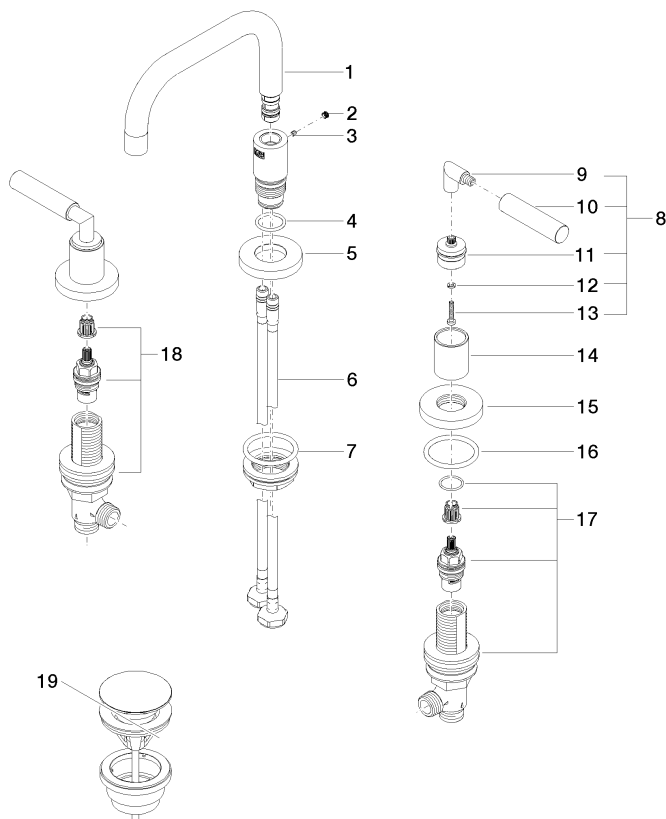

TARA Three-hole basin mixer with pop-up waste - Brushed Champagne (22kt Gold)

TARA

20 705 882

- 166mm projection
- pivotable spout 360°
- circular, air-enriched flow
- height of mixer 145 mm
- height up to aerator 65 mm
- hole diameter valve 32 mm
- hole diameter spout 35 mm
- rosette Ø 55 mm
- 2x screw-in M 10 x 1 pressure hose, leak-tested
- max. flow 5.7 l/min
- lead-free
- This product can help a building meet the requirements of Green Building Rating Systems, e.g. LEED®, BREEAM®, DGNB

Flow rate chart

Certificates

LGA_38417.

GDV_0400289.

WRAS_2303029.

TARA Three-hole basin mixer with pop-up waste - Brushed Champagne (22kt Gold)

TARA

20 705 882
Parts for other
finishes can be found
here: [Chrome](#)

TARA Three-hole basin mixer with pop-up waste - Brushed Champagne (22kt Gold)

TARA

20 705 882

Spare parts list

No.	Item Number	Name	Quantity used	Delivery time
1	90 28 22 370 00-46	spout	1	30
2	90 31 20 109 00 90	plug	1	2
3	09 31 11 099 90	pin	1	2
4	09 14 10 015 90	seal	1	2
5	09 28 10 140-46	ring	1	60
6	04 30 04 019 00 90	hose	2	2
7	04 23 10 009 02 90	fixing set	1	2
8	04 20 88 052 10-46	handle	2	60
9	04 18 20 022 00-46	angle	2	-
Spare part can no longer be ordered, please order the replacement item				
10	09 20 88 052-46	handle	2	30
11	90 12 12 219 00-46	base	2	30
12	90 30 11 029 00 90	disc	2	2
13	90 30 30 075 00 90	screw	2	2
14	09 21 02 140-46	sleeve	2	60
15	09 27 89 105-46	rosette	2	60
16	90 14 10 043 00 90	seal	2	2
17	90 17 11 040 50 90	side panel	1	2
18	90 17 11 040 51 90	side panel	1	2
19	10 125 970-46	Basin Waste with push fastening 1 1/4" - Brushed Champagne (22kt Gold)	1	30