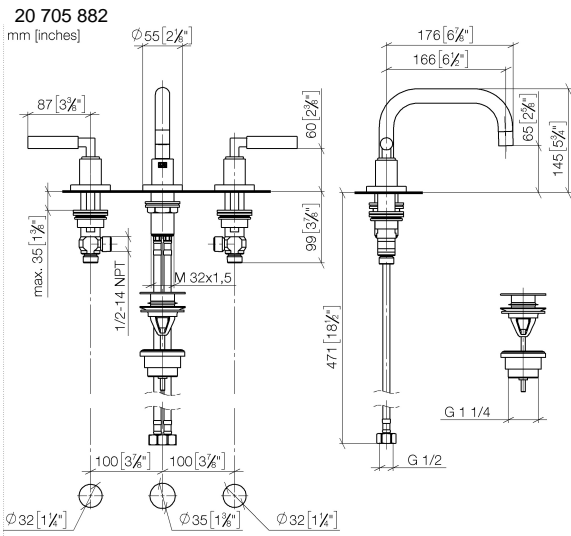

TARA Three-hole basin mixer with pop-up waste - Brushed Champagne (22kt Gold)

TARA

20 705 882

- 166mm projection
- pivotable spout 360°
- circular, air-enriched flow
- height of mixer 145 mm
- height up to aerator 65 mm
- hole diameter valve 32 mm
- hole diameter spout 35 mm
- rosette Ø 55 mm
- 2x screw-in M 10 x 1 pressure hose, leak-tested
- max. flow 5.7 l/min
- lead-free
- This product can help a building meet the requirements of Green Building Rating Systems, e.g. LEED®, BREEAM®, DGNB

Only suitable for basins with an overflow.

	Brushed Champagne (22kt Gold)	20 705 882-46
	Chrome	20 705 882-00
	Brushed Platinum	20 705 882-06
	Platinum	20 705 882-08
	Dark Chrome	20 705 882-19
	Brushed Durabronze (23kt Gold)	20 705 882-28
	Matte Black	20 705 882-33
	Champagne (22kt Gold)	20 705 882-47
	Brushed Chrome	20 705 882-93
	Brushed Dark Platinum	20 705 882-99

Flow rate chart

Certificates

LGA_38417.

GDV_0400289.

WRAS_2303029.

TARA Three-hole basin mixer with pop-up waste - Brushed Champagne (22kt Gold)

TARA

20 705 882
Parts for other
finishes can be found
here: [Chrome](#)

TARA Three-hole basin mixer with pop-up waste - Brushed Champagne (22kt Gold)

TARA

20 705 882

Spare parts list

No.	Item Number	Name	Quantity used	Delivery time
1	90 28 22 370 00-46	spout	1	30
2	90 31 20 109 00 90	plug	1	2
3	09 31 11 099 90	pin	1	2
4	09 14 10 015 90	seal	1	2
5	09 28 10 140-46	ring	1	60
6	04 30 04 019 00 90	hose	2	2
7	04 23 10 009 02 90	fixing set	1	2
8	04 20 88 052 10-46	handle	2	60
9	04 18 20 022 00-46	angle	2	-
Spare part can no longer be ordered, please order the replacement item				
10	09 20 88 052-46	handle	2	30
11	90 12 12 219 00-46	base	2	30
12	90 30 11 029 00 90	disc	2	2
13	90 30 30 075 00 90	screw	2	2
14	09 21 02 140-46	sleeve	2	60
15	09 27 89 105-46	rosette	2	60
16	90 14 10 043 00 90	seal	2	2
17	90 17 11 040 50 90	side panel	1	2
18	90 17 11 040 51 90	side panel	1	2
19	10 125 970-46	Basin Waste with push fastening 1 1/4" - Brushed Champagne (22kt Gold)	1	30