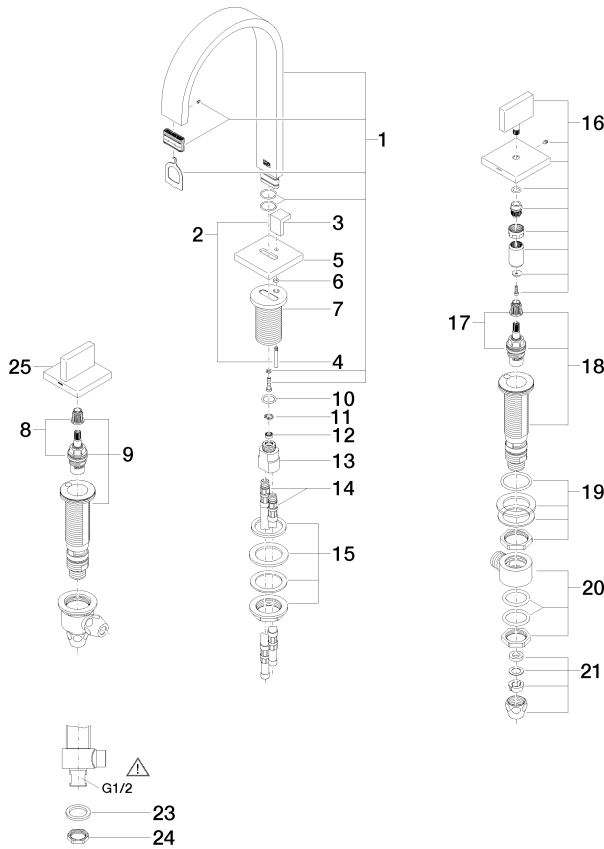

MEM Three-hole basin mixer with pop-up waste - Brushed Durabronz (23kt Gold)

MEM

20 713 782

- 165mm projection
- fixed spout
- rectangular, air-enriched flow
- height of mixer 277 mm
- height up to aerator 170 mm
- hole diameter spout 35 mm
- hole diameter valve 32 mm
- rosette 60 x 60 mm
- 2x screw-in M 10 x 1 pressure hose, leak-tested
- max. flow 8.3 l/min
- lead-free
- This product can help a building meet the requirements of Green Building Rating Systems, e.g. LEED®, BREEAM®, DGNB
- WRAS 2306057

Recommended miscellaneous

High pressure hoses -
 • 2x 3/8" x 1/2" x 500mm high pressure hose

12 506 970 90

20 713 782

mm [inches]

Flow rate chart

Certificates

WRAS_2306057.

LGA_18594.

ETA_18154.

GDV_0400289.

20 713 782

22 Abbildungsverzeichnis 0411.01.001.00-9

MEM Three-hole basin mixer with pop-up waste - Brushed Durabronz (23kt Gold)

MEM

20 713 782

Spare parts list

No.	Item Number	Name	Quantity used	Delivery time
1	90 28 22 158 00-28	spout	1	20
2	04 20 78 030 80-28	pull-rod	1	20
3	09 20 78 030-28	handle	1	20
4	09 31 09 080-28	pull-rod	1	20
5	09 27 78 032-28	rosette	1	20
6	09 14 10 166 90	seal	1	2
7	09 11 10 054 10 90	connection	1	2
8	90 90 03 152 00 90	top	1	2
9	04 17 11 058 52 90	side panel	1	2
10	09 14 10 130 90	seal	1	2
11	09 16 01 016 90	ring	1	2
12	09 23 01 052 90	flow reducer	1	2
13	09 11 10 055 10 90	connection	1	2
14	04 30 04 016 00 90	hose	2	60
15	04 23 10 009 01 90	fixing set	1	2
16	90 20 78 002 04-28	handle (cold)	1	20
17	90 90 03 153 00 90	top	1	2
18	04 17 11 058 53 90	side panel	1	2
19	04 23 10 032 78 90	fixing set	2	2
20	04 17 11 023 10 90	distributor	2	2
21	90 23 30 040 00-28	threaded connector	4	20
22	90 11 01 001 00-28	pop-up waste	1	20
23	09 30 11 059 90	disc	2	2
24	09 23 10 012 90	nut	2	2
25	90 20 78 002 05-28	handle (hot)	1	20