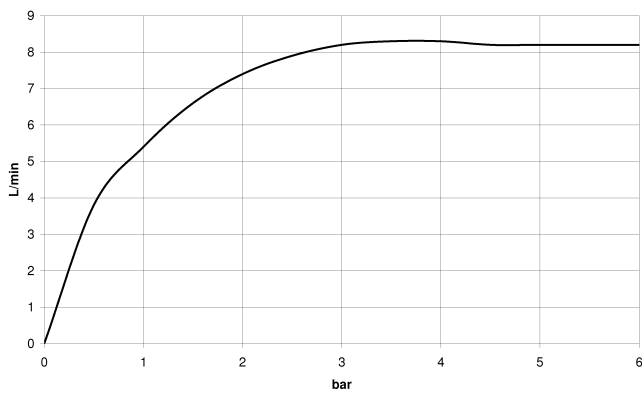

MEM Three-hole basin mixer with pop-up waste - Brushed Durabronz (23kt Gold)

MEM

20 713 782

- 165mm projection
- fixed spout
- rectangular, air-enriched flow
- height of mixer 277 mm
- height up to aerator 170 mm
- hole diameter spout 35 mm
- hole diameter valve 32 mm
- rosette 60 x 60 mm
- 2x screw-in M 10 x 1 pressure hose, leak-tested
- max. flow 8.3 l/min
- lead-free
- This product can help a building meet the requirements of Green Building Rating Systems, e.g. LEED®, BREEAM®, DGNB
- WRAS 2306057

Recommended miscellaneous

High pressure hoses -
 • 2x 3/8" x 1/2" x 500mm high pressure hose

12 506 970 90

20 713 782

mm [inches]

Flow rate chart

Certificates

WRAS_2306057.