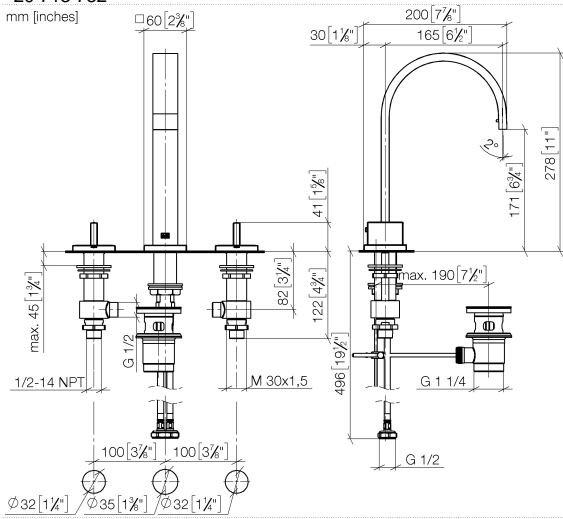

MEM Three-hole basin mixer with pop-up waste - Brushed Durabronz (23kt Gold)

MEM

20 713 782

- 165mm projection
- fixed spout
- rectangular, air-enriched flow
- height of mixer 277 mm
- height up to aerator 170 mm
- hole diameter spout 35 mm
- hole diameter valve 32 mm
- rosette 60 x 60 mm
- 2x screw-in M 10 x 1 pressure hose, leak-tested
- max. flow 8.3 l/min
- lead-free
- This product can help a building meet the requirements of Green Building Rating Systems, e.g. LEED®, BREEAM®, DGNB
- WRAS 2306057

Recommended miscellaneous

High pressure hoses -
 • 2x 3/8" x 1/2" x 500mm high pressure hose

12 506 970 90

20 713 782

mm [inches]

Flow rate chart

Certificates

WRAS_2306057.

LGA_18594.

ETA_18154.

GDV_0400289.

20 713 782

22 Abbildungsverzeichnis 0411.01.001.00-9

MEM Three-hole basin mixer with pop-up waste - Brushed Durabronz (23kt Gold)

MEM

20 713 782

Spare parts list

No.	Item Number	Name	Quantity used	Delivery time
1	90 28 22 158 00-28	spout	1	20
2	04 20 78 030 80-28	pull-rod	1	20
3	09 20 78 030-28	handle	1	20
4	09 31 09 080-28	pull-rod	1	20
5	09 27 78 032-28	rosette	1	20
6	09 14 10 166 90	seal	1	2
7	09 11 10 054 10 90	connection	1	2
8	90 90 03 152 00 90	top	1	2
9	04 17 11 058 52 90	side panel	1	2
10	09 14 10 130 90	seal	1	2
11	09 16 01 016 90	ring	1	2
12	09 23 01 052 90	flow reducer	1	2
13	09 11 10 055 10 90	connection	1	2
14	04 30 04 016 00 90	hose	2	60
15	04 23 10 009 01 90	fixing set	1	2
16	90 20 78 002 04-28	handle (cold)	1	20
17	90 90 03 153 00 90	top	1	2
18	04 17 11 058 53 90	side panel	1	2
19	04 23 10 032 78 90	fixing set	2	2
20	04 17 11 023 10 90	distributor	2	2
21	90 23 30 040 00-28	threaded connector	4	20
22	90 11 01 001 00-28	pop-up waste	1	20
23	09 30 11 059 90	disc	2	2
24	09 23 10 012 90	nut	2	2
25	90 20 78 002 05-28	handle (hot)	1	20