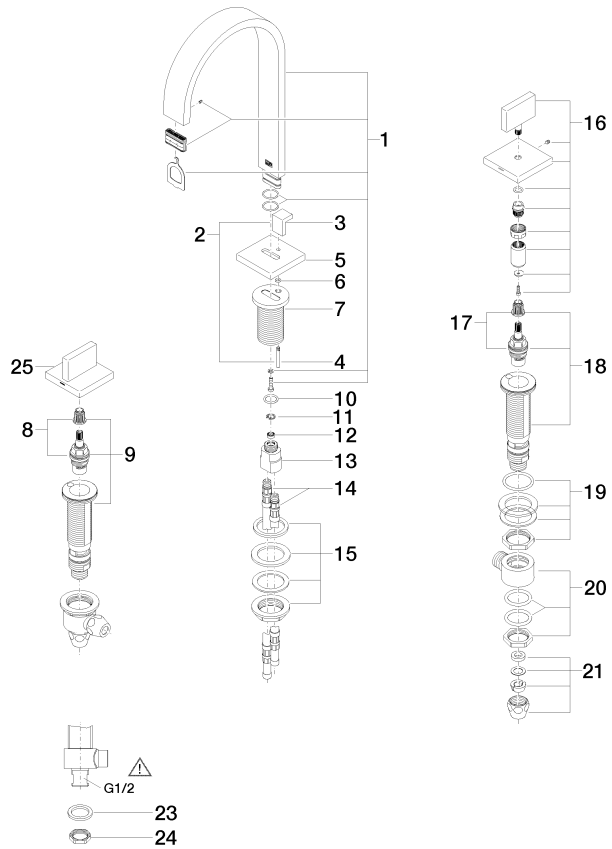

MEM Three-hole basin mixer with pop-up waste - Brushed Champagne (22kt Gold)

MEM

20 713 782

- 165mm projection
- fixed spout
- rectangular, air-enriched flow
- height of mixer 277 mm
- height up to aerator 170 mm
- hole diameter spout 35 mm
- hole diameter valve 32 mm
- rosette 60 x 60 mm
- 2x screw-in M 10 x 1 pressure hose, leak-tested
- max. flow 8.3 l/min
- lead-free
- This product can help a building meet the requirements of Green Building Rating Systems, e.g. LEED®, BREEAM®, DGNB
- WRAS 2306057

Recommended miscellaneous

High pressure hoses -
 • 2x 3/8" x 1/2" x 500mm high pressure hose

12 506 970 90

20 713 782

mm [inches]

Flow rate chart

Certificates

WRAS_2306057.

LGA_18594.

ETA_18154.

GDV_0400289.

20 713 782

22 Abbildungsverzeichnis 0411.01.001.00-9

MEM Three-hole basin mixer with pop-up waste - Brushed Champagne (22kt Gold)

MEM

20 713 782

Spare parts list

No.	Item Number	Name	Quantity used	Delivery time
1	90 28 22 158 00-46	spout	1	30
2	04 20 78 030 80-46	pull-rod	1	30
3	09 20 78 030-46	handle	1	30
4	09 31 09 080-46	pull-rod	1	30
5	09 27 78 032-46	rosette	1	30
6	09 14 10 166 90	seal	1	2
7	09 11 10 054 10 90	connection	1	2
8	90 90 03 152 00 90	top	1	2
9	04 17 11 058 52 90	side panel	1	2
10	09 14 10 130 90	seal	1	2
11	09 16 01 016 90	ring	1	2
12	09 23 01 052 90	flow reducer	1	2
13	09 11 10 055 10 90	connection	1	2
14	04 30 04 104 00 90	hose	2	2
15	04 23 10 009 01 90	fixing set	1	2
16	90 20 78 002 04-46	handle (cold)	1	30
17	90 90 03 153 00 90	top	1	2
18	04 17 11 058 53 90	side panel	1	2
19	04 23 10 032 78 90	fixing set	2	2
20	04 17 11 023 10 90	distributor	2	2
21	90 23 30 040 00-46	threaded connector	4	-
Spare part can no longer be ordered, please order the replacement item				
22	90 11 01 001 00-46	pop-up waste	1	30
23	09 30 11 059 90	disc	2	2
24	09 23 10 012 90	nut	2	2
25	90 20 78 002 05-46	handle (hot)	1	30