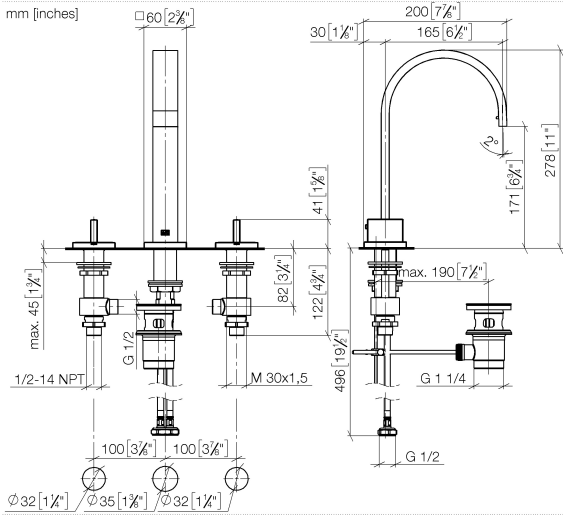

MEM Three-hole basin mixer with pop-up waste - Brushed Champagne (22kt Gold)

MEM

20 713 782

- 165mm projection
- fixed spout
- rectangular, air-enriched flow
- height of mixer 277 mm
- height up to aerator 170 mm
- hole diameter spout 35 mm
- hole diameter valve 32 mm
- rosette 60 x 60 mm
- 2x screw-in M 10 x 1 pressure hose, leak-tested
- max. flow 8.3 l/min
- lead-free
- This product can help a building meet the requirements of Green Building Rating Systems, e.g. LEED®, BREEAM®, DGNB
- WRAS 2306057

Recommended miscellaneous

High pressure hoses -
 • 2x 3/8" x 1/2" x 500mm high pressure hose

12 506 970 90

20 713 782

mm [inches]

Flow rate chart

Certificates

WRAS_2306057.

LGA_18594.

ETA_18154.

GDV_0400289.

20 713 782

22 Abbildungsverzeichnis 0411.01.001.00-9

MEM Three-hole basin mixer with pop-up waste - Brushed Champagne (22kt Gold)

MEM

20 713 782

Spare parts list

No.	Item Number	Name	Quantity used	Delivery time
1	90 28 22 158 00-46	spout	1	30
2	04 20 78 030 80-46	pull-rod	1	30
3	09 20 78 030-46	handle	1	30
4	09 31 09 080-46	pull-rod	1	30
5	09 27 78 032-46	rosette	1	30
6	09 14 10 166 90	seal	1	2
7	09 11 10 054 10 90	connection	1	2
8	90 90 03 152 00 90	top	1	2
9	04 17 11 058 52 90	side panel	1	2
10	09 14 10 130 90	seal	1	2
11	09 16 01 016 90	ring	1	2
12	09 23 01 052 90	flow reducer	1	2
13	09 11 10 055 10 90	connection	1	2
14	04 30 04 104 00 90	hose	2	2
15	04 23 10 009 01 90	fixing set	1	2
16	90 20 78 002 04-46	handle (cold)	1	30
17	90 90 03 153 00 90	top	1	2
18	04 17 11 058 53 90	side panel	1	2
19	04 23 10 032 78 90	fixing set	2	2
20	04 17 11 023 10 90	distributor	2	2
21	90 23 30 040 00-46	threaded connector	4	-
Spare part can no longer be ordered, please order the replacement item				
22	90 11 01 001 00-46	pop-up waste	1	30
23	09 30 11 059 90	disc	2	2
24	09 23 10 012 90	nut	2	2
25	90 20 78 002 05-46	handle (hot)	1	30