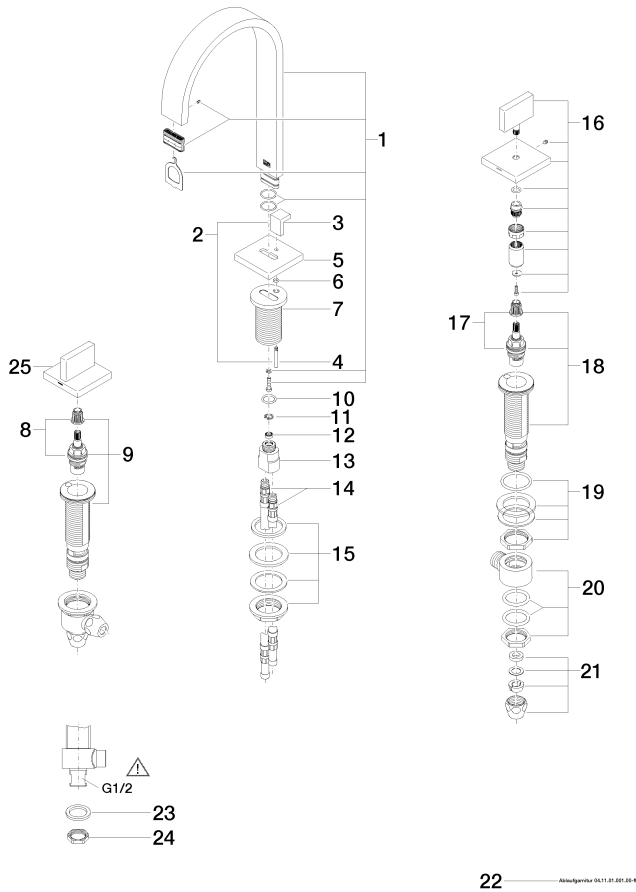

MEM Three-hole basin mixer with pop-up waste - Champagne (22kt Gold)

MEM

20 713 782

- 165mm projection
- fixed spout
- rectangular, air-enriched flow
- height of mixer 277 mm
- height up to aerator 170 mm
- hole diameter spout 35 mm
- hole diameter valve 32 mm
- rosette 60 x 60 mm
- 2x screw-in M 10 x 1 pressure hose, leak-tested
- max. flow 8.3 l/min
- lead-free
- This product can help a building meet the requirements of Green Building Rating Systems, e.g. LEED®, BREEAM®, DGNB
- WRAS 2306057

Recommended miscellaneous

High pressure hoses -

12 506 970 90

- 2x 3/8" x 1/2" x 500mm high pressure hose

20 713 782

Flow rate chart

Certificates

WRAS_2306057. LGA_18594. ETA_18154. GDV_0400289.

20 713 782

MEM Three-hole basin mixer with pop-up waste - Champagne (22kt Gold)

MEM

20 713 782

Spare parts list

No.	Item Number	Name	Quantity used	Delivery time
1	90 28 22 158 00-47	spout	1	30
2	04 20 78 030 80-47	pull-rod	1	60
3	09 20 78 030-47	handle	1	30
4	09 31 09 080-47	pull-rod	1	30
5	09 27 78 032-47	rosette	1	30
6	09 14 10 166 90	seal	1	2
7	09 11 10 054 10 90	connection	1	2
8	90 90 03 152 00 90	top	1	2
9	04 17 11 058 52 90	side panel	1	2
10	09 14 10 130 90	seal	1	2
11	09 16 01 016 90	ring	1	2
12	09 23 01 052 90	flow reducer	1	2
13	09 11 10 055 10 90	connection	1	2
14	04 30 04 104 00 90	hose	2	2
15	04 23 10 009 01 90	fixing set	1	2
16	90 20 78 002 04-47	handle (cold)	1	30
17	90 90 03 153 00 90	top	1	2
18	04 17 11 058 53 90	side panel	1	2
19	04 23 10 032 78 90	fixing set	2	2
20	04 17 11 023 10 90	distributor	2	2
21	90 23 30 040 00-47	threaded connector	4	30
22	90 11 01 001 00-47	pop-up waste	1	30
23	09 30 11 059 90	disc	2	2
24	09 23 10 012 90	nut	2	2
25	90 20 78 002 05-47	handle (hot)	1	30