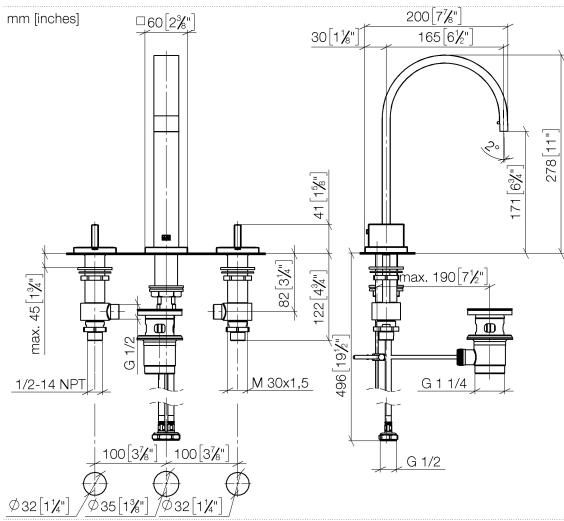

MEM Three-hole basin mixer with pop-up waste - Champagne (22kt Gold)

MEM

20 713 782

- 165mm projection
- fixed spout
- rectangular, air-enriched flow
- height of mixer 277 mm
- height up to aerator 170 mm
- hole diameter spout 35 mm
- hole diameter valve 32 mm
- rosette 60 x 60 mm
- 2x screw-in M 10 x 1 pressure hose, leak-tested
- max. flow 8.3 l/min
- lead-free
- This product can help a building meet the requirements of Green Building Rating Systems, e.g. LEED®, BREEAM®, DGNB
- WRAS 2306057

Recommended miscellaneous

High pressure hoses -

12 506 970 90

- 2x 3/8" x 1/2" x 500mm high pressure hose

20 713 782

Flow rate chart

Certificates

WRAS_2306057. LGA_18594. ETA_18154. GDV_0400289.

20 713 782

MEM Three-hole basin mixer with pop-up waste - Champagne (22kt Gold)

MEM

20 713 782

Spare parts list

No.	Item Number	Name	Quantity used	Delivery time
1	90 28 22 158 00-47	spout	1	30
2	04 20 78 030 80-47	pull-rod	1	60
3	09 20 78 030-47	handle	1	30
4	09 31 09 080-47	pull-rod	1	30
5	09 27 78 032-47	rosette	1	30
6	09 14 10 166 90	seal	1	2
7	09 11 10 054 10 90	connection	1	2
8	90 90 03 152 00 90	top	1	2
9	04 17 11 058 52 90	side panel	1	2
10	09 14 10 130 90	seal	1	2
11	09 16 01 016 90	ring	1	2
12	09 23 01 052 90	flow reducer	1	2
13	09 11 10 055 10 90	connection	1	2
14	04 30 04 104 00 90	hose	2	2
15	04 23 10 009 01 90	fixing set	1	2
16	90 20 78 002 04-47	handle (cold)	1	30
17	90 90 03 153 00 90	top	1	2
18	04 17 11 058 53 90	side panel	1	2
19	04 23 10 032 78 90	fixing set	2	2
20	04 17 11 023 10 90	distributor	2	2
21	90 23 30 040 00-47	threaded connector	4	30
22	90 11 01 001 00-47	pop-up waste	1	30
23	09 30 11 059 90	disc	2	2
24	09 23 10 012 90	nut	2	2
25	90 20 78 002 05-47	handle (hot)	1	30