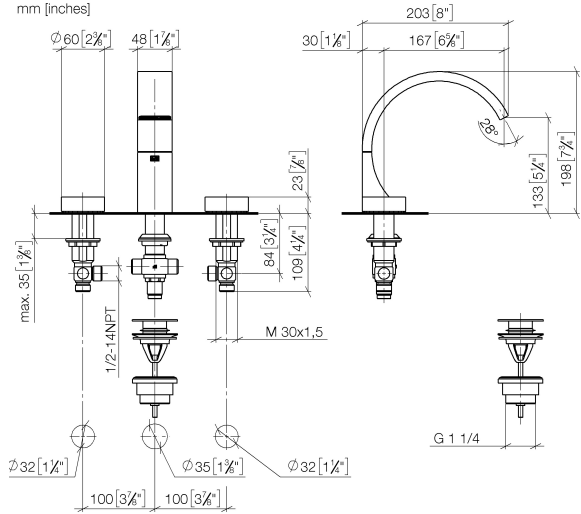

**CYO Three-hole basin mixer with pop-up waste - Brushed Durabronz (23kt Gold)**

CYO

20 713 811

- 167mm projection
- fixed spout
- rectangular, air-enriched flow
- height of mixer 198 mm
- height up to aerator 133 mm
- hole diameter spout 35 mm
- hole diameter valve 32 mm
- handle Ø 60mm
- max. flow 4.5 l/min
- lead-free
- This product can help a building meet the requirements of Green Building Rating Systems, e.g. LEED®, BREEAM®, DGNB
- WRAS 2111022

NOTE: The handle inserts must be ordered separately from the fittings!

|  |   |               |
|--|---|---------------|
|  | Brushed Durabronz (23kt Gold)             | 20 713 811-28 |
|  | Chrome                                    | 20 713 811-00 |
|  | Brushed Platinum                          | 20 713 811-06 |
|  | Dark Chrome                               | 20 713 811-19 |
|  | Platinum / Brushed Platinum               | 20 713 811-36 |
|  | Durabronz / Brushed Durabronz (23kt Gold) | 20 713 811-38 |
|  | Brushed Dark Platinum                     | 20 713 811-99 |

**CYO Three-hole basin mixer with pop-up waste - Brushed Durabronz (23kt Gold)**

CYO

20 713 811  
mm [inches]

**Flow rate chart**

**Codes & Standards**

DIN 4109

ISO 3822

Scottish Water  
Byelaws

UK Water Supply  
Regulations

**Ü-Zeichen**

CYO Three-hole basin mixer with pop-up waste - Brushed Durabross (23kt Gold)

---

CYO

20 713 811  
Certificates

---

WRAS\_2111