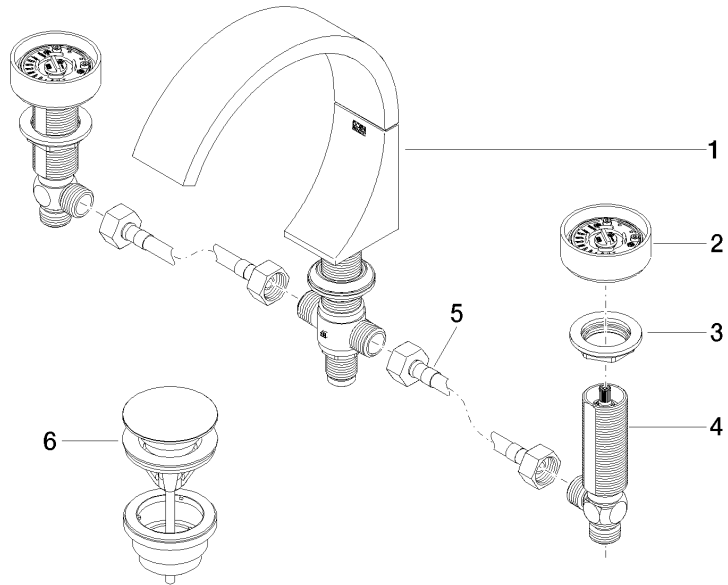

**CYO Three-hole basin mixer with pop-up waste - Brushed Durabronz (23kt Gold)**

CYO

20 713 811  
mm [inches]

**Flow rate chart**

**Codes & Standards**

DIN 4109

ISO 3822

Scottish Water  
Byelaws

UK Water Supply  
Regulations

**Ü-Zeichen**

CYO Three-hole basin mixer with pop-up waste - Brushed Durabross (23kt Gold)

---

CYO

20 713 811  
Certificates

---

WRAS\_2111

# CYO Three-hole basin mixer with pop-up waste - Brushed Durabrass (23kt Gold)

CYO

20 713 811

Parts for other finishes can be found here: [Chrome](#)

CYO Three-hole basin mixer with pop-up waste - Brushed Durabross (23kt Gold)

CYO

20 713 811

**Spare parts list**

| No. | Item Number   | Name   | Quantity used | Delivery time |
|-----|---------------|--|---------------|---------------|
|     | 13 717 811-28 | CYO Deck-mounted basin spout without pop-up waste -<br>Brushed Durabross (23kt Gold) | 10            | 20            |