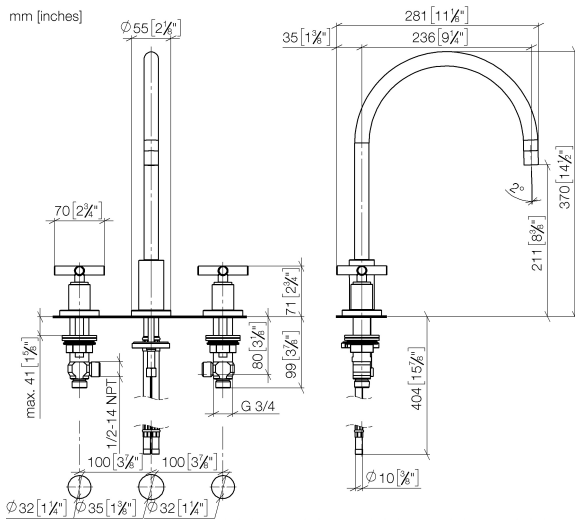

20 815 892

Flow rate chart

Certificates

GDV_0400289.