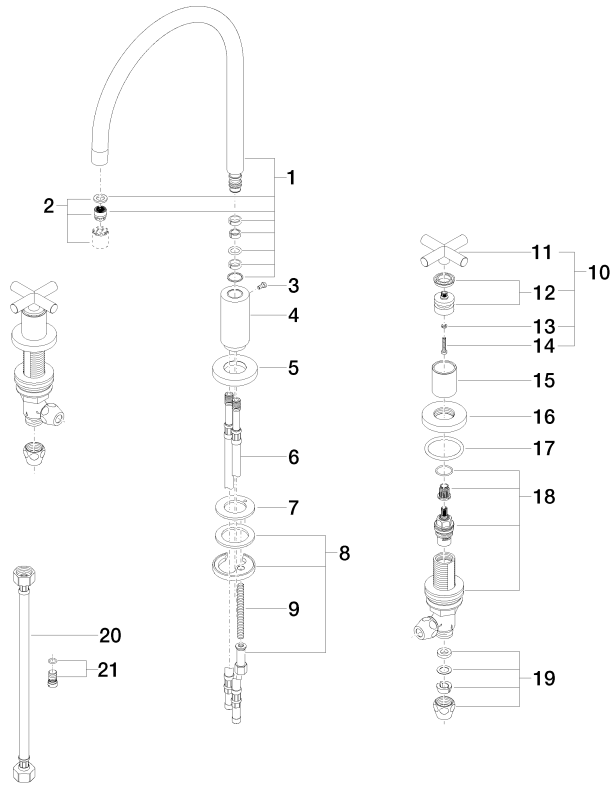

TARA Three-hole mixer - Durabronss (23kt Gold)

TARA

20 815 892

- 235mm projection
- pivotable spout 360°
- air-enriched flow
- height of mixer 370 mm
- height up to aerator 212 mm
- hole diameter spout 35 mm
- hole diameter valve 32 mm
- max. flow 7 l/min at 3 bar flow pressure
- lead-free
- This product can help a building meet the requirements of Green Building Rating Systems, e.g. LEED®, BREEAM®, DGNB

Recommended miscellaneous

Strainer waste with control handle - Durabronss (23kt Gold) 10 710 970-09

Recommended miscellaneous

Dispenser with rosette - Durabronss (23kt Gold) 82 444 970-09

20 815 892

Flow rate chart

Certificates

GDV_0400289.

20 815 892

Parts for other
finishes can be found
here: [Chrome](#)

20 815 892

Spare parts list

No.	Item Number	Name	Quantity used	Delivery time
1	90 28 22 226 01-09	spout	1	40
2	90 23 01 028 03-09	aerator	1	40
3	09 30 30 057 90	screw	1	2
4	09 11 10 088 10-09	connection	1	40
5	09 28 10 140-09	ring	1	40
6	04 30 04 019 00 90	hose	2	2
7	09 14 05 047 90	seal	1	2
8	04 30 11 038 00 90	fixing set	1	2
9	09 31 11 011 90	pin	1	2
10	90 20 89 010 10-09	handle	2	-
Spare part can no longer be ordered, please order the replacement item				
11	09 20 89 010-09	handle	2	40
12	90 12 12 007 00-09	base	2	40
13	90 30 11 029 00 90	disc	2	2
14	90 30 30 075 00 90	screw	2	2
15	09 21 02 140-09	sleeve	2	40
16	09 27 89 105-09	rosette	2	40
17	90 14 10 043 00 90	seal	2	2
18	90 17 11 040 51 90	side panel	2	2
19	90 23 30 040 00-09	threaded connector	4	40
20	12 501 970 90	High pressure hose 1/2" x 1/2" x 300 mm -	2	-
Spare part can no longer be ordered, please order the replacement item				
21	04 31 20 046 10 92	set	1	2