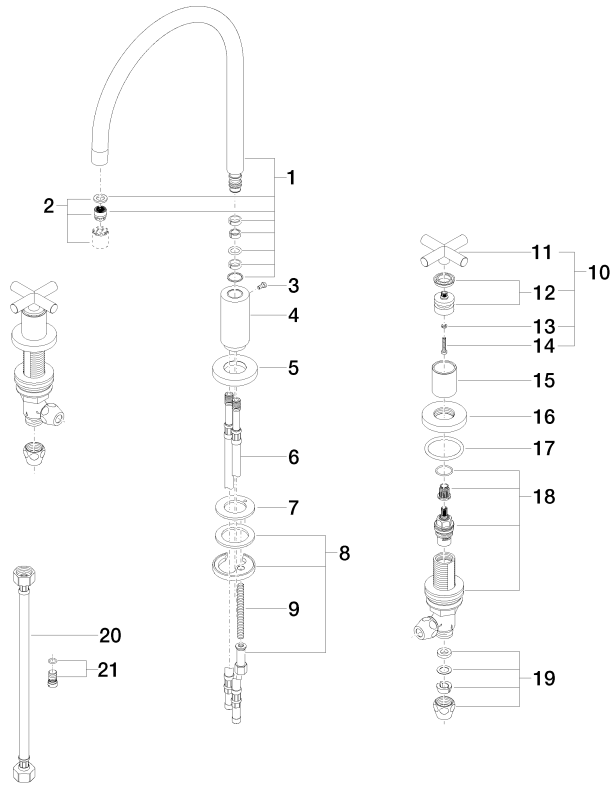

TARA Three-hole mixer - Champagne (22kt Gold)

TARA

20 815 892

- 235mm projection
- pivotable spout 360°
- air-enriched flow
- height of mixer 370 mm
- height up to aerator 212 mm
- hole diameter spout 35 mm
- hole diameter valve 32 mm
- max. flow 7 l/min at 3 bar flow pressure
- lead-free
- This product can help a building meet the requirements of Green Building Rating Systems, e.g. LEED®, BREEAM®, DGNB

Recommended miscellaneous

Dispenser with rosette - Champagne (22kt Gold)

82 444 970-47

Recommended miscellaneous

Strainer waste with control handle - Champagne (22kt Gold)

10 710 970-47

20 815 892

Flow rate chart

Certificates

GDV_0400289.

20 815 892

Parts for other finishes can be found here: [Chrome](#)

TARA Three-hole mixer - Champagne (22kt Gold)

TARA

20 815 892

Spare parts list

No.	Item Number	Name	Quantity used	Delivery time
1	90 28 22 226 01-47	spout	1	30
2	90 23 01 028 03-47	aerator	1	30
3	09 30 30 057 90	screw	1	2
4	09 11 10 088 10-47	connection	1	30
5	09 28 10 140-47	ring	1	60
6	04 30 04 019 00 90	hose	2	2
7	09 14 05 047 90	seal	1	2
8	04 30 11 038 00 90	fixing set	1	2
9	09 31 11 011 90	pin	1	2
10	90 20 89 010 10-47	handle	2	30
11	09 20 89 010-47	handle	2	60
12	90 12 12 007 00-47	base	2	30
13	90 30 11 029 00 90	disc	2	2
14	90 30 30 075 00 90	screw	2	2
15	09 21 02 140-47	sleeve	2	60
16	09 27 89 105-47	rosette	2	60
17	90 14 10 043 00 90	seal	2	2
18	90 17 11 040 51 90	side panel	2	2
19	90 23 30 040 00-47	threaded connector	4	30
20	12 501 970 90	High pressure hose 1/2" x 1/2" x 300 mm -	2	-
Spare part can no longer be ordered, please order the replacement item				
21	04 31 20 046 10 92	set	1	2