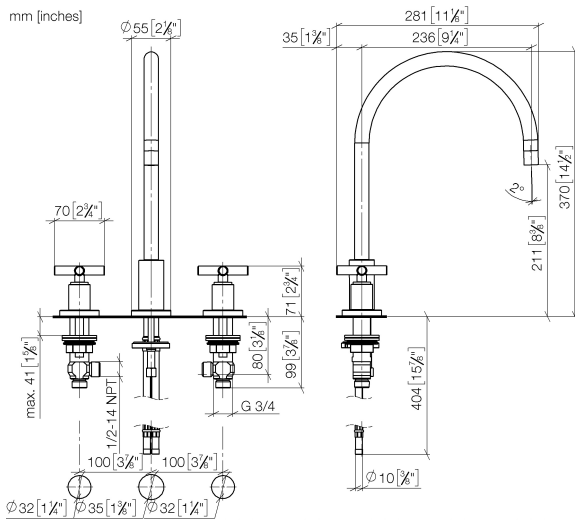

TARA Three-hole mixer - Champagne (22kt Gold)

TARA

20 815 892

- 235mm projection
- pivotable spout 360°
- air-enriched flow
- height of mixer 370 mm
- height up to aerator 212 mm
- hole diameter spout 35 mm
- hole diameter valve 32 mm
- max. flow 7 l/min at 3 bar flow pressure
- lead-free
- This product can help a building meet the requirements of Green Building Rating Systems, e.g. LEED®, BREEAM®, DGNB

Recommended miscellaneous

Dispenser with rosette - Champagne (22kt Gold)

82 444 970-47

Recommended miscellaneous

Strainer waste with control handle - Champagne (22kt Gold)

10 710 970-47

20 815 892

Flow rate chart

Certificates

GDV_0400289.

20 815 892

Parts for other finishes can be found here: [Chrome](#)

TARA Three-hole mixer - Champagne (22kt Gold)

TARA

20 815 892

Spare parts list

No.	Item Number	Name	Quantity used	Delivery time
1	90 28 22 226 01-47	spout	1	30
2	90 23 01 028 03-47	aerator	1	30
3	09 30 30 057 90	screw	1	2
4	09 11 10 088 10-47	connection	1	30
5	09 28 10 140-47	ring	1	60
6	04 30 04 019 00 90	hose	2	2
7	09 14 05 047 90	seal	1	2
8	04 30 11 038 00 90	fixing set	1	2
9	09 31 11 011 90	pin	1	2
10	90 20 89 010 10-47	handle	2	30
11	09 20 89 010-47	handle	2	60
12	90 12 12 007 00-47	base	2	30
13	90 30 11 029 00 90	disc	2	2
14	90 30 30 075 00 90	screw	2	2
15	09 21 02 140-47	sleeve	2	60
16	09 27 89 105-47	rosette	2	60
17	90 14 10 043 00 90	seal	2	2
18	90 17 11 040 51 90	side panel	2	2
19	90 23 30 040 00-47	threaded connector	4	30
20	12 501 970 90	High pressure hose 1/2" x 1/2" x 300 mm -	2	-
Spare part can no longer be ordered, please order the replacement item				
21	04 31 20 046 10 92	set	1	2