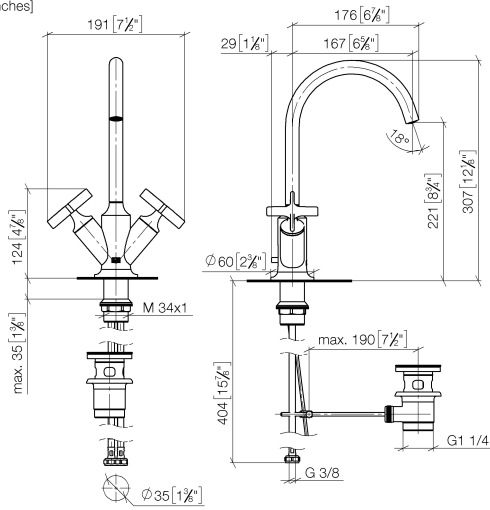

VAIA Single-hole basin mixer with pop-up waste - Brushed Durabronze (23kt Gold)

VAIA

22 513 809

- 167mm projection
- pivotable spout 360°
- circular, air-enriched flow
- height of mixer 307 mm
- height up to aerator 221 mm
- hole diameter 35 mm
- rosette Ø 60 mm
- 2x screw-in M 10 x 1 pressure hose, leak-tested
- max. flow 5.7 l/min
- lead-free
- This product can help a building meet the requirements of Green Building Rating Systems, e.g. LEED®, BREEAM®, DGNB

Only suitable for basins with an overflow.

	Brushed Durabronze (23kt Gold)	22 513 809-28
	Chrome	22 513 809-00
	Brushed Platinum	22 513 809-06
	Platinum	22 513 809-08
	Dark Chrome	22 513 809-19
	Brushed Bronze	22 513 809-42
	Brushed Champagne (22kt Gold)	22 513 809-46
	Champagne (22kt Gold)	22 513 809-47
	Brushed Dark Platinum	22 513 809-99

22 513 809
mm [inches]

Flow rate chart

Certificates

LGA_18920.

WRAS_240102002.

22 513 809
Parts for other
finishes can be found
here: Chrome

Spare parts list

No.	Item Number	Name	Quantity used	Delivery time
1	90 28 22 320 00-28	spout	1	20
2	04 20 89 035 80-28	pull-rod	1	20
3	90 20 66 029 01-28	handle (hot)	1	20
4	90 20 66 028 00-28	handle (cold)	1	20
5	90 90 03 175 00 90	top	2	2
6	04 23 10 044 07 90	fixing set	1	2
7	04 30 04 100 00 90	hose	2	2
8	90 11 01 001 00-28	pop-up waste	1	20