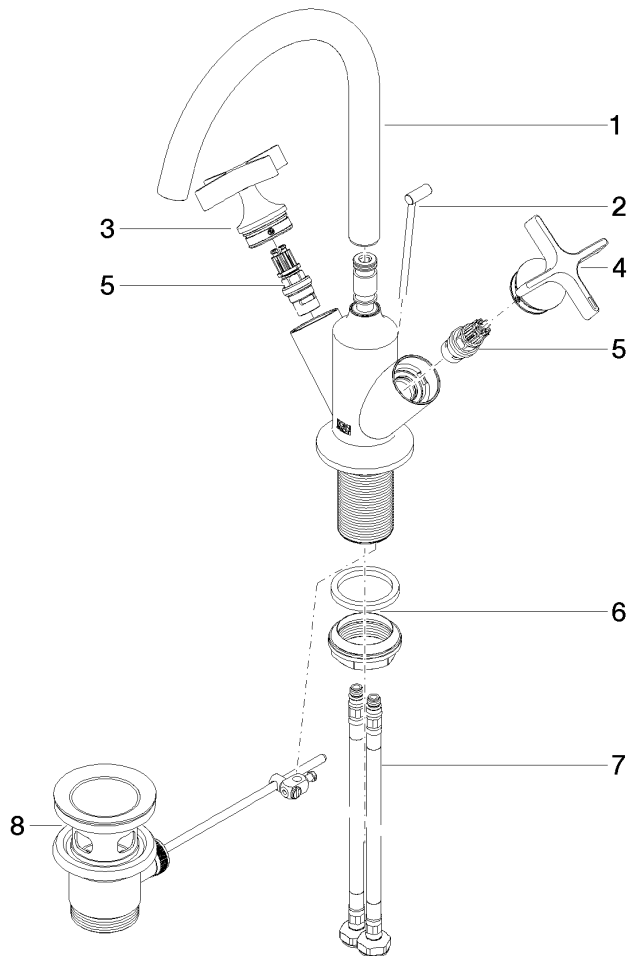

VAIA Single-hole basin mixer with pop-up waste - Brushed Durabronze (23kt Gold)

VAIA

22 513 809

- 167mm projection
- pivotable spout 360°
- circular, air-enriched flow
- height of mixer 307 mm
- height up to aerator 221 mm
- hole diameter 35 mm
- rosette Ø 60 mm
- 2x screw-in M 10 x 1 pressure hose, leak-tested
- max. flow 5.7 l/min
- lead-free
- This product can help a building meet the requirements of Green Building Rating Systems, e.g. LEED®, BREEAM®, DGNB

Only suitable for basins with an overflow.

	Brushed Durabronze (23kt Gold)	22 513 809-28
	Chrome	22 513 809-00
	Brushed Platinum	22 513 809-06
	Platinum	22 513 809-08
	Dark Chrome	22 513 809-19
	Brushed Bronze	22 513 809-42
	Brushed Champagne (22kt Gold)	22 513 809-46
	Champagne (22kt Gold)	22 513 809-47
	Brushed Dark Platinum	22 513 809-99

22 513 809
mm [inches]

Flow rate chart

Certificates

LGA_18920.

WRAS_240102002.

22 513 809
Parts for other
finishes can be found
here: Chrome

Spare parts list

No.	Item Number	Name	Quantity used	Delivery time
1	90 28 22 320 00-28	spout	1	20
2	04 20 89 035 80-28	pull-rod	1	20
3	90 20 66 029 01-28	handle (hot)	1	20
4	90 20 66 028 00-28	handle (cold)	1	20
5	90 90 03 175 00 90	top	2	2
6	04 23 10 044 07 90	fixing set	1	2
7	04 30 04 100 00 90	hose	2	2
8	90 11 01 001 00-28	pop-up waste	1	20