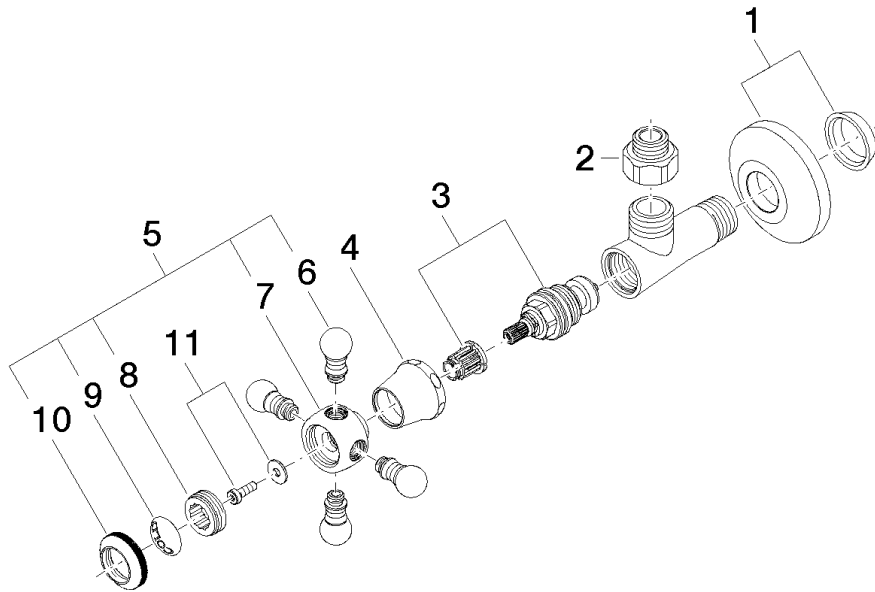

MADISON Angle valve - Platinum

22 900 360 Product version from 5/1/2024

- rosette Ø 60 mm
- porcelain insert COLD

	Platinum	22 900 360-08
	Chrome	22 900 360-00
	Brushed Platinum	22 900 360-06
	Durabass (23kt Gold)	22 900 360-09
	Brushed Durabass (23kt Gold)	22 900 360-28
	Brushed Dark Platinum	22 900 360-99

MADISON Angle valve - Platinum

22 900 360 Product version from 5/1/2024

Flow rate chart

MADISON Angle valve - Platinum

22 900 360 Product version from 5/1/2024

Parts for other finishes can be found here: [Chrome](#)

Spare parts list

No.	Item Number	Name	Quantity used	Delivery time
1	04 27 01 003 00-08	rosette	1	60
2	90 24 03 323 00-08	adaptor	1	40
3	90 90 03 023 01 90	top	1	2
4	09 20 36 004-08	handle	2	40
5	04 20 36 002 06-08	handle (cold)	1	40
7	09 20 36 002-08	handle	1	40
8	09 20 83 006 90	handle	1	2
9	09 26 01 010 90	accessories	1	2
10	09 20 36 005-08	handle	1	40
11	04 30 30 029 00 90	fixing set	1	2