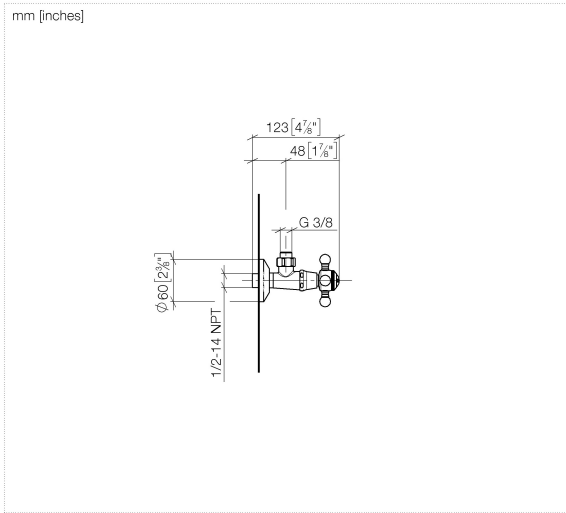

MADISON Angle valve - Platinum

22 900 360 Product version from 5/1/2024

- rosette Ø 60 mm
- porcelain insert COLD

	Platinum	22 900 360-08
	Chrome	22 900 360-00
	Brushed Platinum	22 900 360-06
	Durabass (23kt Gold)	22 900 360-09
	Brushed Durabass (23kt Gold)	22 900 360-28
	Brushed Dark Platinum	22 900 360-99

MADISON Angle valve - Platinum

22 900 360 Product version from 5/1/2024

Flow rate chart

MADISON Angle valve - Platinum

22 900 360 Product version from 5/1/2024

Parts for other finishes can be found here: [Chrome](#)

Spare parts list

No.	Item Number	Name	Quantity used	Delivery time
1	04 27 01 003 00-08	rosette	1	60
2	90 24 03 323 00-08	adaptor	1	40
3	90 90 03 023 01 90	top	1	2
4	09 20 36 004-08	handle	2	40
5	04 20 36 002 06-08	handle (cold)	1	40
7	09 20 36 002-08	handle	1	40
8	09 20 83 006 90	handle	1	2
9	09 26 01 010 90	accessories	1	2
10	09 20 36 005-08	handle	1	40
11	04 30 30 029 00 90	fixing set	1	2