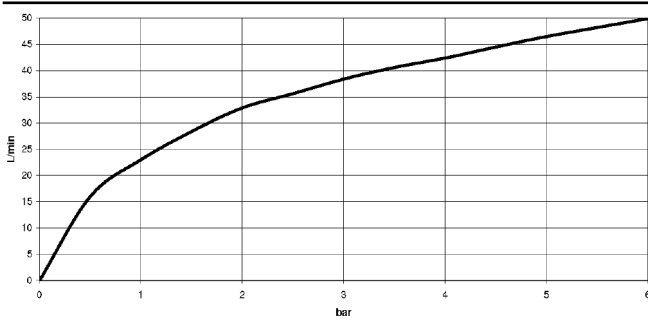

MADISON Angle valve - Platinum

22 900 360 Product version from 5/1/2024

- rosette Ø 60 mm
- porcelain insert COLD

	Platinum	22 900 360-08
	Chrome	22 900 360-00
	Brushed Platinum	22 900 360-06
	Durabass (23kt Gold)	22 900 360-09
	Brushed Durabass (23kt Gold)	22 900 360-28
	Brushed Dark Platinum	22 900 360-99

MADISON Angle valve - Platinum

22 900 360 Product version from 5/1/2024

Flow rate chart

MADISON Angle valve - Platinum

22 900 360 Product version from 5/1/2024

Parts for other finishes can be found here: [Chrome](#)