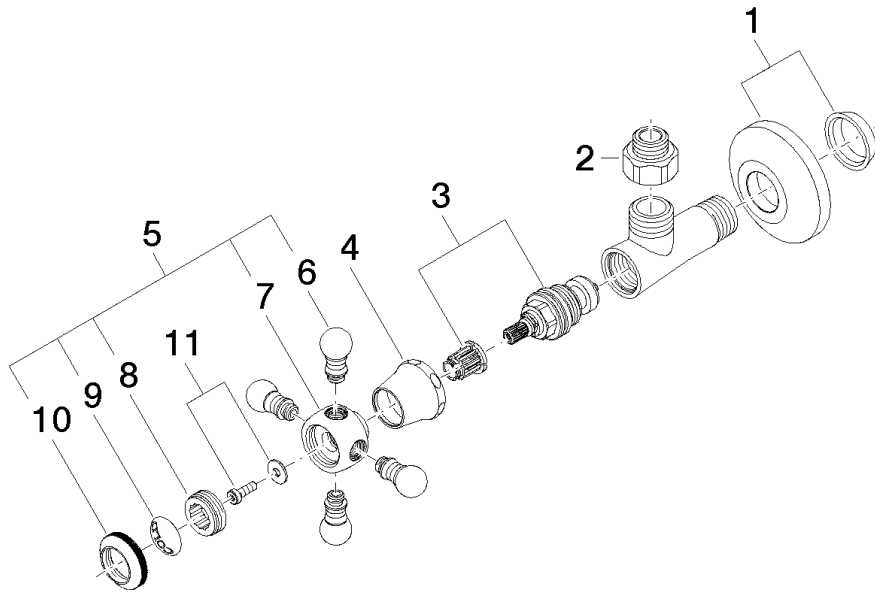

MADISON Angle valve - Durabronz (23kt Gold)

22 900 360 Product version from 5/1/2024

- rosette Ø 60 mm
- porcelain insert COLD

	Durabronz (23kt Gold)	22 900 360-09
	Chrome	22 900 360-00
	Brushed Platinum	22 900 360-06
	Platinum	22 900 360-08
	Brushed Durabronz (23kt Gold)	22 900 360-28
	Brushed Dark Platinum	22 900 360-99

MADISON Angle valve - Durabronze (23kt Gold)

22 900 360 Product version from 5/1/2024

Flow rate chart

MADISON Angle valve - Durabronze (23kt Gold)

22 900 360 Product version from 5/1/2024

Parts for other finishes can be found here: [Chrome](#)

Spare parts list

No.	Item Number	Name	Quantity used	Delivery time
1	04 27 01 003 00-09	rosette	1	40
2	90 24 03 323 00-09	adaptor	1	40
3	90 90 03 023 01 90	top	1	2
4	09 21 02 055-09	cover	2	40
5	04 20 36 002 06-09	handle (cold)	1	40
7	09 20 36 002-09	handle	1	40
8	09 20 83 006 90	handle	1	2
9	09 26 01 010 90	accessories	1	2
10	09 20 36 005-09	handle	1	40
11	04 30 30 029 00 90	fixing set	1	2