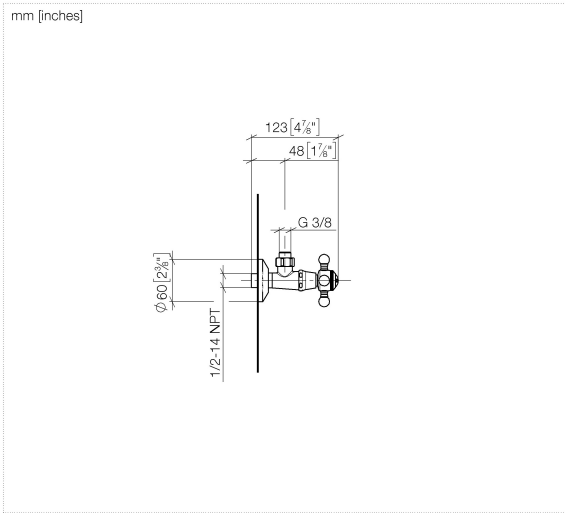

MADISON Angle valve - Durabronz (23kt Gold)

22 900 360 Product version from 5/1/2024

- rosette Ø 60 mm
- porcelain insert COLD

	Durabronz (23kt Gold)	22 900 360-09
	Chrome	22 900 360-00
	Brushed Platinum	22 900 360-06
	Platinum	22 900 360-08
	Brushed Durabronz (23kt Gold)	22 900 360-28
	Brushed Dark Platinum	22 900 360-99

MADISON Angle valve - Durabronze (23kt Gold)

22 900 360 Product version from 5/1/2024

Flow rate chart

MADISON Angle valve - Durabronze (23kt Gold)

22 900 360 Product version from 5/1/2024

Parts for other finishes can be found here: [Chrome](#)

Spare parts list

No.	Item Number	Name	Quantity used	Delivery time
1	04 27 01 003 00-09	rosette	1	40
2	90 24 03 323 00-09	adaptor	1	40
3	90 90 03 023 01 90	top	1	2
4	09 21 02 055-09	cover	2	40
5	04 20 36 002 06-09	handle (cold)	1	40
7	09 20 36 002-09	handle	1	40
8	09 20 83 006 90	handle	1	2
9	09 26 01 010 90	accessories	1	2
10	09 20 36 005-09	handle	1	40
11	04 30 30 029 00 90	fixing set	1	2