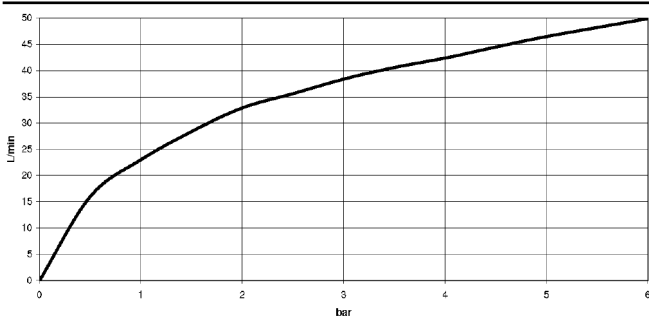

MADISON Angle valve - Durabronz (23kt Gold)

22 900 360 Product version from 5/1/2024

- rosette Ø 60 mm
- porcelain insert COLD

	Durabronz (23kt Gold)	22 900 360-09
	Chrome	22 900 360-00
	Brushed Platinum	22 900 360-06
	Platinum	22 900 360-08
	Brushed Durabronz (23kt Gold)	22 900 360-28
	Brushed Dark Platinum	22 900 360-99

MADISON Angle valve - Durabronze (23kt Gold)

22 900 360 Product version from 5/1/2024

Flow rate chart

MADISON Angle valve - Durabronze (23kt Gold)

22 900 360 Product version from 5/1/2024

Parts for other finishes can be found here: [Chrome](#)