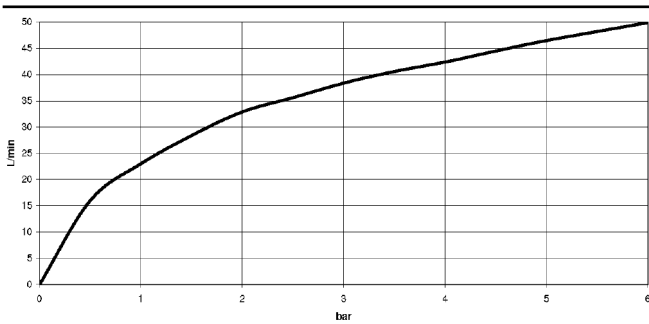

MADISON Angle valve - Brushed Durabronz (23kt Gold)

22 900 360 Product version from 5/1/2024

- rosette Ø 60 mm
- porcelain insert COLD

	Brushed Durabronz (23kt Gold)	22 900 360-28
	Chrome	22 900 360-00
	Brushed Platinum	22 900 360-06
	Platinum	22 900 360-08
	Durabronz (23kt Gold)	22 900 360-09
	Brushed Dark Platinum	22 900 360-99

MADISON Angle valve - Brushed Durabronz (23kt Gold)

22 900 360 Product version from 5/1/2024

Flow rate chart

MADISON Angle valve - Brushed Durabronz (23kt Gold)

22 900 360 Product version from 5/1/2024

Parts for other finishes can be found here: [Chrome](#)