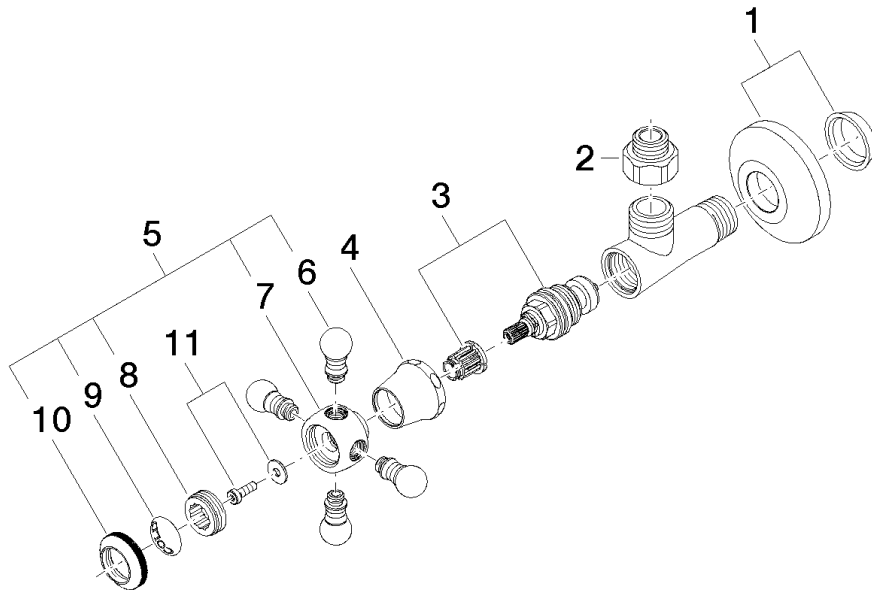

MADISON Angle valve - Brushed Durabronz (23kt Gold)

22 900 360 Product version from 5/1/2024

- rosette Ø 60 mm
- porcelain insert COLD

	Brushed Durabronz (23kt Gold)	22 900 360-28
	Chrome	22 900 360-00
	Brushed Platinum	22 900 360-06
	Platinum	22 900 360-08
	Durabronz (23kt Gold)	22 900 360-09
	Brushed Dark Platinum	22 900 360-99

MADISON Angle valve - Brushed Durabronz (23kt Gold)

22 900 360 Product version from 5/1/2024

Flow rate chart

MADISON Angle valve - Brushed Durabronz (23kt Gold)

22 900 360 Product version from 5/1/2024

Parts for other finishes can be found here: [Chrome](#)

Spare parts list

No.	Item Number	Name	Quantity used	Delivery time
1	04 27 01 003 00-28	rosette	1	-
Spare part can no longer be ordered, please order the replacement item				
2	90 24 03 323 00-28	adaptor	1	20
3	90 90 03 023 01 90	top	1	2
4	09 20 36 004-28	handle	2	20
5	04 20 36 002 06-28	handle (cold)	1	20
7	09 20 36 002-28	handle	1	20
8	09 20 83 006 90	handle	1	2
9	09 26 01 010 90	accessories	1	2
10	09 20 36 005-28	handle	1	20
11	04 30 30 029 00 90	fixing set	1	2