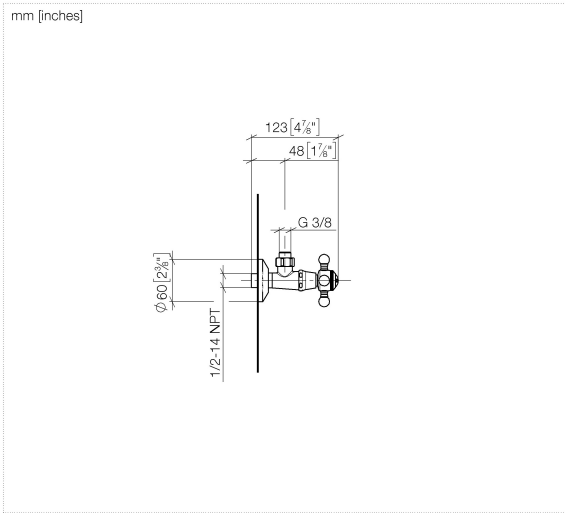

MADISON Angle valve - Brushed Durabronz (23kt Gold)

22 900 360 Product version from 5/1/2024

- rosette Ø 60 mm
- porcelain insert COLD

	Brushed Durabronz (23kt Gold)	22 900 360-28
	Chrome	22 900 360-00
	Brushed Platinum	22 900 360-06
	Platinum	22 900 360-08
	Durabronz (23kt Gold)	22 900 360-09
	Brushed Dark Platinum	22 900 360-99

MADISON Angle valve - Brushed Durabronz (23kt Gold)

22 900 360 Product version from 5/1/2024

Flow rate chart

MADISON Angle valve - Brushed Durabronz (23kt Gold)

22 900 360 Product version from 5/1/2024

Parts for other finishes can be found here: [Chrome](#)

Spare parts list

No.	Item Number	Name	Quantity used	Delivery time
1	04 27 01 003 00-28	rosette	1	-
Spare part can no longer be ordered, please order the replacement item				
2	90 24 03 323 00-28	adaptor	1	20
3	90 90 03 023 01 90	top	1	2
4	09 20 36 004-28	handle	2	20
5	04 20 36 002 06-28	handle (cold)	1	20
7	09 20 36 002-28	handle	1	20
8	09 20 83 006 90	handle	1	2
9	09 26 01 010 90	accessories	1	2
10	09 20 36 005-28	handle	1	20
11	04 30 30 029 00 90	fixing set	1	2