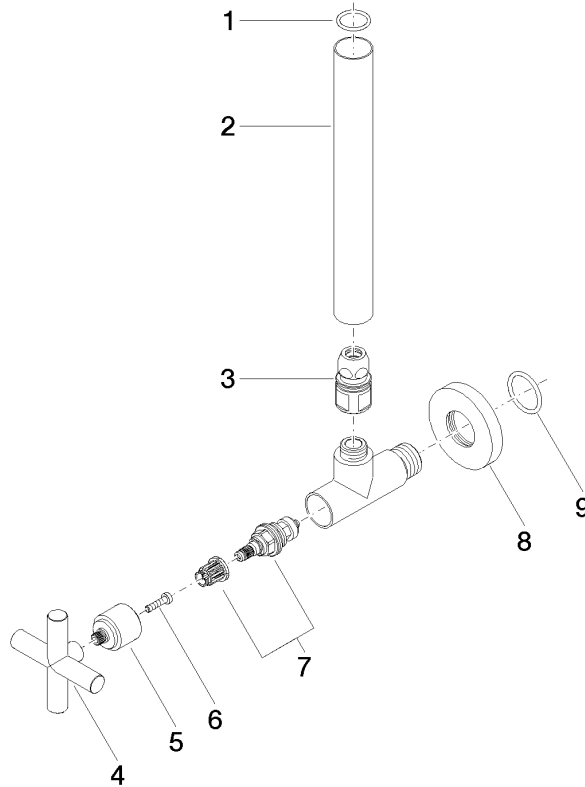

**TARA Angle valve - Brushed Durabronze (23kt Gold)**

22 900 892 Product version from 5/27/2021

- rosette Ø 55 mm
- hose covering 200mm, for shortening

	Brushed Durabronze (23kt Gold)	22 900 892-28
	Chrome	22 900 892-00
	Brushed Platinum	22 900 892-06
	Platinum	22 900 892-08
	Dark Chrome	22 900 892-19
	Matte Black	22 900 892-33
	Brushed Bronze	22 900 892-42
	Brushed Champagne (22kt Gold)	22 900 892-46
	Champagne (22kt Gold)	22 900 892-47
	Brushed Dark Platinum	22 900 892-99

## TARA Angle valve - Brushed Durabronz (23kt Gold)

22 900 892 Product version from 5/27/2021

mm [inches]

### Flow rate chart

**TARA Angle valve - Brushed Durabronz (23kt Gold)**

22 900 892 Product version from 5/27/2021

Parts for other finishes can be found here: [Chrome](#)

**Spare parts list**

No.	Item Number	Name	Quantity used	Delivery time
1	90 14 10 010 00 90	seal	1	2
2	09 28 22 020-28	pipe	1	20
3	90 24 03 276 00 90	conversion kit	1	2
4	09 20 89 010-28	handle	1	60
5	09 12 12 041-28	base	1	20
6	09 30 30 069 90	screw	1	2
7	90 90 03 006 00 90	top	1	2
8	09 27 22 015-28	rosette	1	20
9	09 14 10 093 90	seal	1	2