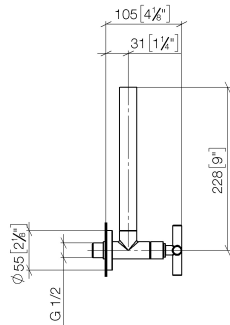

**TARA Angle valve - Brushed Durabronze (23kt Gold)**

22 900 892 Product version from 5/27/2021

- rosette Ø 55 mm
- hose covering 200mm, for shortening

	Brushed Durabronze (23kt Gold)	22 900 892-28
	Chrome	22 900 892-00
	Brushed Platinum	22 900 892-06
	Platinum	22 900 892-08
	Dark Chrome	22 900 892-19
	Matte Black	22 900 892-33
	Brushed Bronze	22 900 892-42
	Brushed Champagne (22kt Gold)	22 900 892-46
	Champagne (22kt Gold)	22 900 892-47
	Brushed Dark Platinum	22 900 892-99

## TARA Angle valve - Brushed Durabronz (23kt Gold)

22 900 892 Product version from 5/27/2021

mm [inches]

### Flow rate chart

**TARA Angle valve - Brushed Durabronz (23kt Gold)**

22 900 892 Product version from 5/27/2021

Parts for other finishes can be found here: [Chrome](#)

**Spare parts list**

No.	Item Number	Name	Quantity used	Delivery time
1	90 14 10 010 00 90	seal	1	2
2	09 28 22 020-28	pipe	1	20
3	90 24 03 276 00 90	conversion kit	1	2
4	09 20 89 010-28	handle	1	60
5	09 12 12 041-28	base	1	20
6	09 30 30 069 90	screw	1	2
7	90 90 03 006 00 90	top	1	2
8	09 27 22 015-28	rosette	1	20
9	09 14 10 093 90	seal	1	2