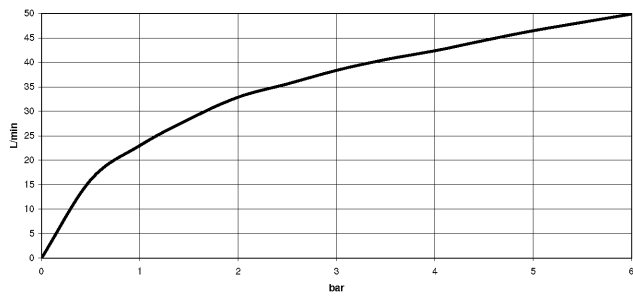

**TARA Angle valve - Brushed Durabronze (23kt Gold)**

22 900 892 Product version from 5/27/2021

- rosette Ø 55 mm
- hose covering 200mm, for shortening

	Brushed Durabronze (23kt Gold)	22 900 892-28
	Chrome	22 900 892-00
	Brushed Platinum	22 900 892-06
	Platinum	22 900 892-08
	Dark Chrome	22 900 892-19
	Matte Black	22 900 892-33
	Brushed Bronze	22 900 892-42
	Brushed Champagne (22kt Gold)	22 900 892-46
	Champagne (22kt Gold)	22 900 892-47
	Brushed Dark Platinum	22 900 892-99

## TARA Angle valve - Brushed Durabronz (23kt Gold)

22 900 892 Product version from 5/27/2021

mm [inches]

### Flow rate chart

**TARA Angle valve - Brushed Durabronz (23kt Gold)**

22 900 892 Product version from 5/27/2021

Parts for other finishes can be found here: [Chrome](#)

**Spare parts list**

No.	Item Number	Name	Quantity used	Delivery time
1	90 14 10 010 00 90	seal	1	2
2	09 28 22 020-28	pipe	1	20
3	90 24 03 276 00 90	conversion kit	1	2
4	09 20 89 010-28	handle	1	60
5	09 12 12 041-28	base	1	20
6	09 30 30 069 90	screw	1	2
7	90 90 03 006 00 90	top	1	2
8	09 27 22 015-28	rosette	1	20
9	09 14 10 093 90	seal	1	2