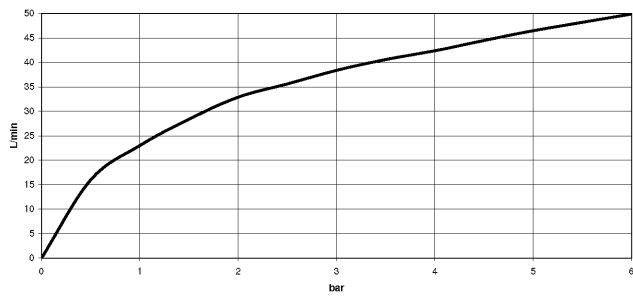

Angle valve - Platinum

22 901 979 Product version from 5/27/2021

- rosette Ø 55 mm
- hose covering 200mm, for shortening
- WRAS

	Platinum	22 901 979-08
	Chrome	22 901 979-00
	Brushed Platinum	22 901 979-06
	Durabress (23kt Gold)	22 901 979-09
	Dark Chrome	22 901 979-19
	Brushed Durabress (23kt Gold)	22 901 979-28
	Matte Black	22 901 979-33
	Brushed Champagne (22kt Gold)	22 901 979-46
	Champagne (22kt Gold)	22 901 979-47
	Brushed Chrome	22 901 979-93
	Brushed Dark Platinum	22 901 979-99

Angle valve - Platinum

22 901 979 Product version from 5/27/2021

mm [inches]

Flow rate chart

Codes & Standards

Scottish Water
Byelaws

UK Water Supply
Regulations

Angle valve - Platinum