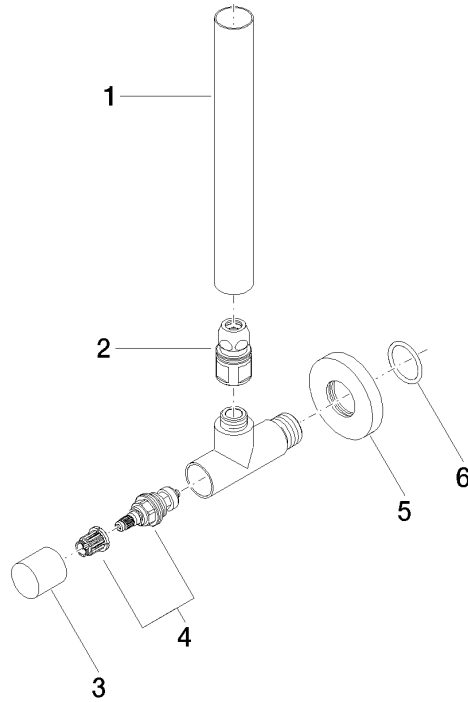

Angle valve - Platinum

22 901 979 Product version from 5/27/2021

- rosette Ø 55 mm
- hose covering 200mm, for shortening
- WRAS

	Platinum	22 901 979-08
	Chrome	22 901 979-00
	Brushed Platinum	22 901 979-06
	Durabress (23kt Gold)	22 901 979-09
	Dark Chrome	22 901 979-19
	Brushed Durabress (23kt Gold)	22 901 979-28
	Matte Black	22 901 979-33
	Brushed Champagne (22kt Gold)	22 901 979-46
	Champagne (22kt Gold)	22 901 979-47
	Brushed Chrome	22 901 979-93
	Brushed Dark Platinum	22 901 979-99

Angle valve - Platinum

22 901 979 Product version from 5/27/2021

mm [inches]

Flow rate chart

Codes & Standards

Scottish Water
Byelaws

UK Water Supply
Regulations

Angle valve - Platinum

22 901 979 Product version from 5/27/2021

Certificates

WRAS_2205

Angle valve - Platinum

22 901 979 Product version from 5/27/2021

Parts for other finishes can be found here: [Chrome](#)

Spare parts list

No.	Item Number	Name	Quantity used	Delivery time
1	09 28 22 020-08	pipe	1	40
2	90 24 03 276 00 90	conversion kit	1	2
3	09 20 22 001-08	handle	1	40
4	90 90 03 006 00 90	top	1	2
5	09 27 22 015-08	rosette	1	40
6	09 14 10 093 90	seal	1	2