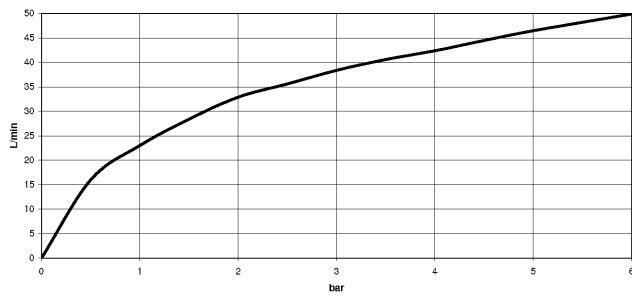

Angle valve - Dark Chrome

22 901 979

- rosette Ø 55 mm
- hose covering 200mm, for shortening
- WRAS

	Dark Chrome	22 901 979-19
	Chrome	22 901 979-00
	Brushed Platinum	22 901 979-06
	Platinum	22 901 979-08
	Durabress (23kt Gold)	22 901 979-09
	Brushed Durabress (23kt Gold)	22 901 979-28
	Matte Black	22 901 979-33
	Brushed Champagne (22kt Gold)	22 901 979-46
	Champagne (22kt Gold)	22 901 979-47
	Brushed Chrome	22 901 979-93
	Brushed Dark Platinum	22 901 979-99

Angle valve - Dark Chrome

22 901 979

mm [inches]

Flow rate chart

Codes & Standards

Scottish Water
Byelaws

UK Water Supply
Regulations

Angle valve - Dark Chrome