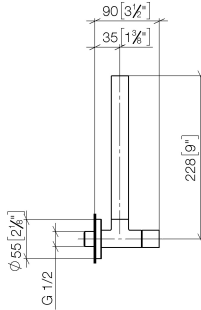

Angle valve - Dark Chrome

22 901 979

- rosette Ø 55 mm
- hose covering 200mm, for shortening
- WRAS

	Dark Chrome	22 901 979-19
	Chrome	22 901 979-00
	Brushed Platinum	22 901 979-06
	Platinum	22 901 979-08
	Durabress (23kt Gold)	22 901 979-09
	Brushed Durabress (23kt Gold)	22 901 979-28
	Matte Black	22 901 979-33
	Brushed Champagne (22kt Gold)	22 901 979-46
	Champagne (22kt Gold)	22 901 979-47
	Brushed Chrome	22 901 979-93
	Brushed Dark Platinum	22 901 979-99

Angle valve - Dark Chrome

22 901 979

mm [inches]

Flow rate chart

Codes & Standards

Scottish Water
Byelaws

UK Water Supply
Regulations

Angle valve - Dark Chrome

22 901 979

Certificates

WRAS_2205

Angle valve - Dark Chrome

22 901 979

Parts for other
finishes can be found
here: [Chrome](#)