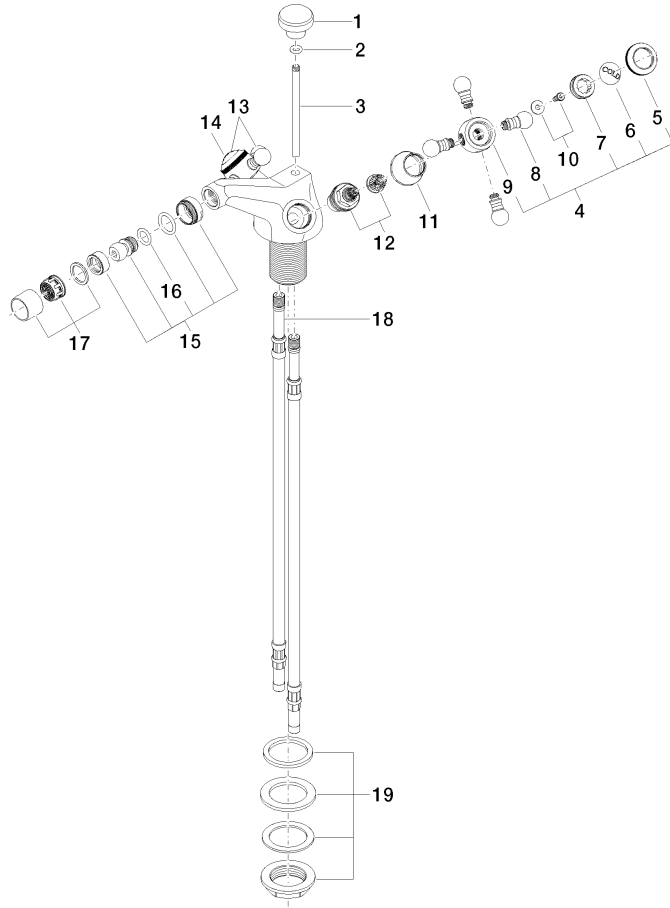

MADISON Single-hole bidet mixer with pop-up waste - Brushed Platinum

24 510 360 Product version from 7/31/2009

- 125mm projection
- ball-joint pivotable through 15°
- circular, air-enriched flow
- height of mixer 88 mm
- height up to aerator 78 mm
- hole diameter 35 mm
- 2x screw-in M 10 x 1 pressure hose, leak-tested
- max. flow 7 l/min
- WRAS

MADISON Single-hole bidet mixer with pop-up waste - Brushed Platinum

24 510 360 Product version from 7/31/2009

mm [inches]

Flow rate chart

Codes & Standards

Scottish Water
Byelaws

UK Water Supply
Regulations

MADISON Single-hole bidet mixer with pop-up waste - Brushed Platinum

24 510 360 Product version from 7/31/2009

Certificates

WRAS_2310

MADISON Single-hole bidet mixer with pop-up waste - Brushed Platinum

24 510 360 Product version from 7/31/2009

Parts for other finishes can be found here: [Chrome](#)

20 ——— Abteilgemisur 04.11.01.001.00-#

Spare parts list

No.	Item Number	Name	Quantity used	Delivery time
1	09 20 36 030-06	handle	1	10
2	90 14 10 062 00 90	seal	1	2
3	09 31 09 004-06	pull-rod	1	10
4	04 20 36 002 06-06	handle (cold)	1	10
5	09 20 36 005-06	handle	2	10
6	09 26 01 010 90	accessories	1	2
7	09 20 83 006 90	handle	2	2
8	09 20 36 004-06	handle	4	10
9	09 20 36 002-06	handle	2	10
10	04 30 30 029 00 90	fixing set	2	2
11	09 21 02 055-06	cover	2	10
12	90 90 03 151 00 90	top	2	2
13	04 20 36 002 07-06	handle (hot)	1	10
14	09 26 01 011 90	accessories	1	2
15	04 21 40 007 00-06	joint	1	10
16	90 14 10 011 00 90	seal	1	2
17	90 23 01 119 02-06	aerator	1	10
18	04 30 04 064 00 90	hose	2	60
19	04 23 10 009 01 90	fixing set	1	2
20	90 11 01 001 00-06	pop-up waste	1	10