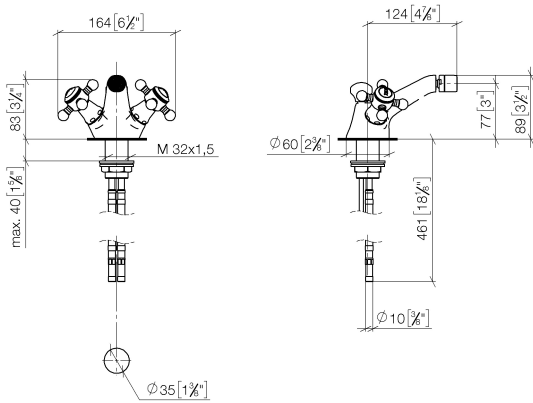

MADISON Single-hole bidet mixer with pop-up waste - Brushed Platinum

24 510 360 Product version from 7/31/2009

- 125mm projection
- ball-joint pivotable through 15°
- circular, air-enriched flow
- height of mixer 88 mm
- height up to aerator 78 mm
- hole diameter 35 mm
- 2x screw-in M 10 x 1 pressure hose, leak-tested
- max. flow 7 l/min
- WRAS

MADISON Single-hole bidet mixer with pop-up waste - Brushed Platinum

24 510 360 Product version from 7/31/2009

mm [inches]

Flow rate chart

Codes & Standards

Scottish Water
Byelaws

UK Water Supply
Regulations

MADISON Single-hole bidet mixer with pop-up waste - Brushed Platinum

24 510 360 Product version from 7/31/2009

Certificates

WRAS_2310

MADISON Single-hole bidet mixer with pop-up waste - Brushed Platinum

24 510 360 Product version from 7/31/2009