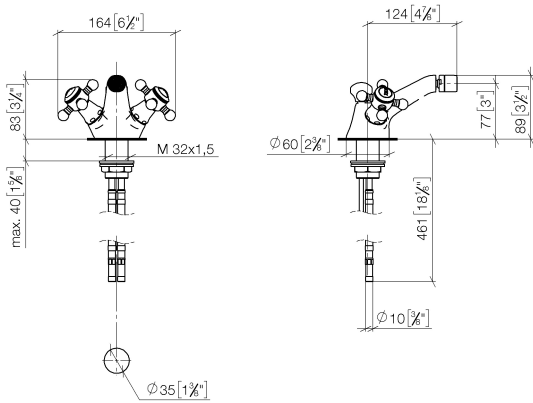

**MADISON Single-hole bidet mixer with pop-up waste - Brushed Dark Platinum**

24 510 360 Product version from 7/31/2009

- 125mm projection
- ball-joint pivotable through 15°
- circular, air-enriched flow
- height of mixer 88 mm
- height up to aerator 78 mm
- hole diameter 35 mm
- 2x screw-in M 10 x 1 pressure hose, leak-tested
- max. flow 7 l/min
- WRAS

**MADISON Single-hole bidet mixer with pop-up waste - Brushed Dark Platinum**

24 510 360 Product version from 7/31/2009

mm [inches]

**Flow rate chart**

**Codes & Standards**

Scottish Water  
Byelaws

UK Water Supply  
Regulations

## MADISON Single-hole bidet mixer with pop-up waste - Brushed Dark Platinum

---

24 510 360 Product version from 7/31/2009

## Spare parts list

No.	Item Number	Name	Quantity used	Delivery time
1	09 20 36 030-99	handle	1	20
2	90 14 10 062 00 90	seal	1	2
3	09 31 09 004-99	pull-rod	1	20
4	04 20 36 002 06-99	handle ( cold )	1	20
5	09 20 36 005-99	handle	2	20
6	09 26 01 010 90	accessories	1	2
7	09 20 83 006 90	handle	2	2
8	09 20 36 004-99	handle	4	20
9	09 20 36 002-99	handle	2	20
10	04 30 30 029 00 90	fixing set	2	2
11	09 21 02 055-99	cover	2	20
12	90 90 03 151 00 90	top	2	2
13	04 20 36 002 07-99	handle ( hot )	1	20
14	09 26 01 011 90	accessories	1	2
15	04 21 40 007 00-99	joint	1	20
16	90 14 10 011 00 90	seal	1	2
17	90 23 01 119 02-99	aerator	1	20
18	04 30 04 064 00 90	hose	2	60
19	04 23 10 009 01 90	fixing set	1	2
20	90 11 01 001 00-99	pop-up waste	1	20