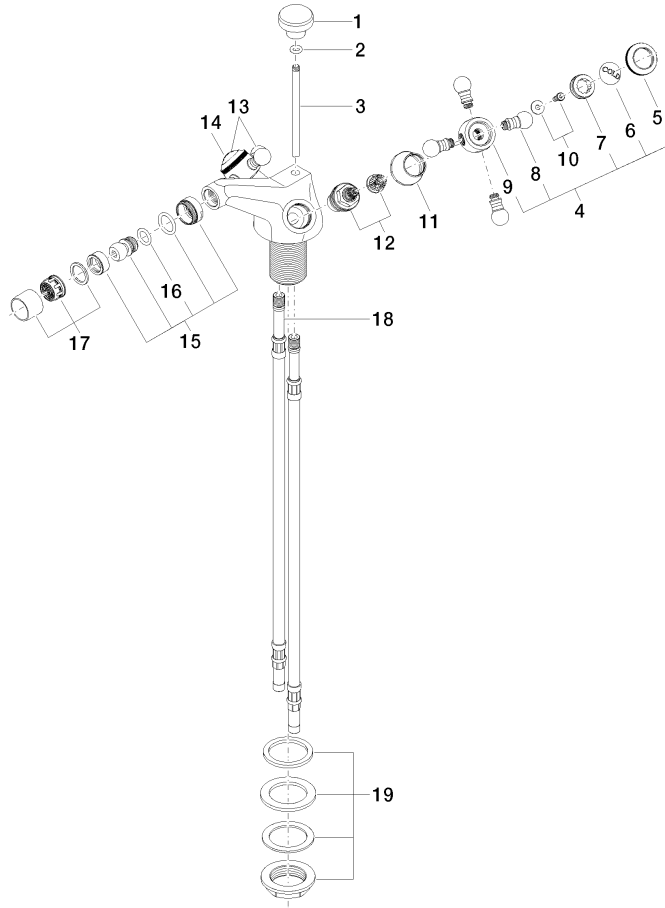

**MADISON Single-hole bidet mixer with pop-up waste - Brushed Dark Platinum**

24 510 360 Product version from 7/31/2009

- 125mm projection
- ball-joint pivotable through 15°
- circular, air-enriched flow
- height of mixer 88 mm
- height up to aerator 78 mm
- hole diameter 35 mm
- 2x screw-in M 10 x 1 pressure hose, leak-tested
- max. flow 7 l/min
- WRAS

## MADISON Single-hole bidet mixer with pop-up waste - Brushed Dark Platinum

---

24 510 360 Product version from 7/31/2009

# MADISON Single-hole bidet mixer with pop-up waste - Brushed Dark Platinum

24 510 360 Product version from 7/31/2009

Parts for other finishes can be found here: [Chrome](#)

20 ———— Abteilgumitur 04.11.01.001.00-#

## Spare parts list

No.	Item Number	Name	Quantity used	Delivery time
1	09 20 36 030-99	handle	1	20
2	90 14 10 062 00 90	seal	1	2
3	09 31 09 004-99	pull-rod	1	20
4	04 20 36 002 06-99	handle ( cold )	1	20
5	09 20 36 005-99	handle	2	20
6	09 26 01 010 90	accessories	1	2
7	09 20 83 006 90	handle	2	2
8	09 20 36 004-99	handle	4	20
9	09 20 36 002-99	handle	2	20
10	04 30 30 029 00 90	fixing set	2	2
11	09 21 02 055-99	cover	2	20
12	90 90 03 151 00 90	top	2	2
13	04 20 36 002 07-99	handle ( hot )	1	20
14	09 26 01 011 90	accessories	1	2
15	04 21 40 007 00-99	joint	1	20
16	90 14 10 011 00 90	seal	1	2
17	90 23 01 119 02-99	aerator	1	20
18	04 30 04 064 00 90	hose	2	60
19	04 23 10 009 01 90	fixing set	1	2
20	90 11 01 001 00-99	pop-up waste	1	20