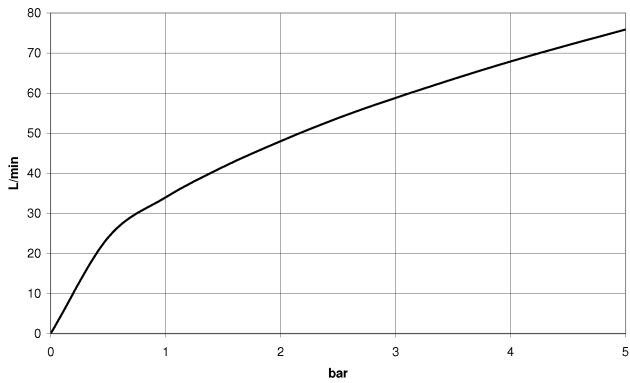

MADISON Bath mixer for wall mounting with hand shower set - Chrome

25 023 360

- 160mm projection
- Hand shower: COMPACT RAIN, max. flow rate 9 l/min (at 3 bar)
- spout: rectangular normal flow
- wall bracket
- rotary diverter for bath/shower
- rosette Ø 70 mm
- 1/2" connection
- gauge 153 mm
- metal shower hose 1250mm with integrated anti-twist protection
- max. spout flow rate 26 l/min
- WRAS

Intrinsic protection against back flow.

	Chrome	25 023 360-00
	Brushed Platinum	25 023 360-06
	Platinum	25 023 360-08
	Durabress (23kt Gold)	25 023 360-09
	Brushed Durabress (23kt Gold)	25 023 360-28
	Brushed Dark Platinum	25 023 360-99

MADISON Bath mixer for wall mounting with hand shower set - Chrome

25 023 360

mm [inches]

Flow rate chart

Codes & Standards

EN 1717

Scottish Water
Byelaws

UK Water Supply
Regulations