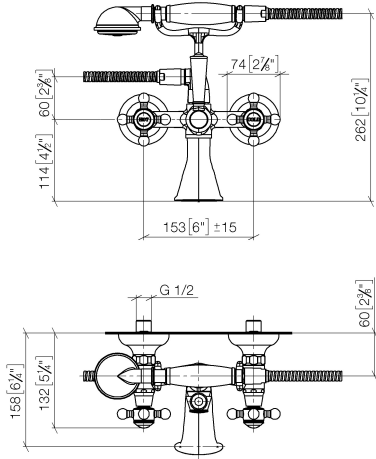

MADISON Bath mixer for wall mounting with hand shower set - Chrome

25 023 360

- 160mm projection
- Hand shower: COMPACT RAIN, max. flow rate 9 l/min (at 3 bar)
- spout: rectangular normal flow
- wall bracket
- rotary diverter for bath/shower
- rosette Ø 70 mm
- 1/2" connection
- gauge 153 mm
- metal shower hose 1250mm with integrated anti-twist protection
- max. spout flow rate 26 l/min
- WRAS

MADISON Bath mixer for wall mounting with hand shower set - Chrome

25 023 360

mm [inches]

Flow rate chart

Codes & Standards

EN 1717

Scottish Water
Byelaws

UK Water Supply
Regulations

MADISON Bath mixer for wall mounting with hand shower set - Chrome

25 023 360

Spare parts list

No.	Item Number	Name	Quantity used	Delivery time
1	28 002 970-00	MADISON Metal hand shower with porcelain insert (white) - Chrome	1	10
2	28 104 970-00	Metal shower hose 1/2" x 1/2" x 1250 mm - Chrome	1	2
3	90 14 20 002 00 90	seal	1	2
4	04 17 20 010 00-00	holder	1	10
5	04 20 36 002 07-00	handle (hot)	1	10
6	09 26 01 011 90	accessories	1	2
7	90 15 01 001 00 90	diverter	1	2
8	09 23 10 007 90	nut	1	2
9	09 30 30 062-00	screw	1	10
10	11 170 370-00	MADISON Lever insert - Chrome	1	10
11	09 28 22 013 90	pipe	1	2
12	09 18 20 011-00	base	1	10
13	09 30 30 064-00	screw	1	10
14	04 11 04 030 00 90	connection	2	2
15	09 27 39 010-00	rosette	2	10
16	04 29 05 014 00 90	nipple	2	2
17	09 23 30 010-00	nut	2	10
18	90 21 10 010 00 90	insert	1	2
19	90 14 10 056 00 90	seal	1	2
20	09 24 03 123 20 90	nipple	1	2
21	09 14 10 022 90	seal	1	2
22	90 31 11 030 00 90	pin	1	2
23	09 11 06 033 20-00	spout	1	10
24	90 90 03 131 00 90	top	2	2
25	09 21 02 055-00	cover	2	10
26	04 20 36 002 06-00	handle (cold)	1	10
27	09 20 36 002-00	handle	2	10
28	09 20 36 004-00	handle	8	10
29	09 20 83 006 90	handle	2	2
30	09 26 01 010 90	accessories	1	2
31	09 20 36 005-00	handle	2	10
32	04 30 30 029 00 90	fixing set	2	2