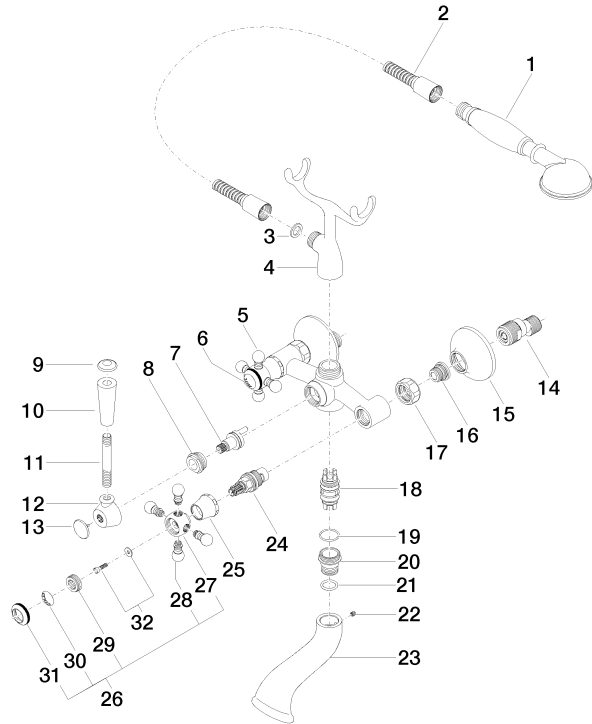

MADISON Bath mixer for wall mounting with hand shower set - Chrome

25 023 360

- 160mm projection
- Hand shower: COMPACT RAIN, max. flow rate 9 l/min (at 3 bar)
- spout: rectangular normal flow
- wall bracket
- rotary diverter for bath/shower
- rosette Ø 70 mm
- 1/2" connection
- gauge 153 mm
- metal shower hose 1250mm with integrated anti-twist protection
- max. spout flow rate 26 l/min
- WRAS

MADISON Bath mixer for wall mounting with hand shower set - Chrome

25 023 360

mm [inches]

Flow rate chart

Codes & Standards

EN 1717

Scottish Water
Byelaws

UK Water Supply
Regulations

MADISON Bath mixer for wall mounting with hand shower set - Chrome

25 023 360

Spare parts list

No.	Item Number	Name	Quantity used	Delivery time
1	28 002 970-00	MADISON Metal hand shower with porcelain insert (white) - Chrome	1	10
2	28 104 970-00	Metal shower hose 1/2" x 1/2" x 1250 mm - Chrome	1	2
3	90 14 20 002 00 90	seal	1	2
4	04 17 20 010 00-00	holder	1	10
5	04 20 36 002 07-00	handle (hot)	1	10
6	09 26 01 011 90	accessories	1	2
7	90 15 01 001 00 90	diverter	1	2
8	09 23 10 007 90	nut	1	2
9	09 30 30 062-00	screw	1	10
10	11 170 370-00	MADISON Lever insert - Chrome	1	10
11	09 28 22 013 90	pipe	1	2
12	09 18 20 011-00	base	1	10
13	09 30 30 064-00	screw	1	10
14	04 11 04 030 00 90	connection	2	2
15	09 27 39 010-00	rosette	2	10
16	04 29 05 014 00 90	nipple	2	2
17	09 23 30 010-00	nut	2	10
18	90 21 10 010 00 90	insert	1	2
19	90 14 10 056 00 90	seal	1	2
20	09 24 03 123 20 90	nipple	1	2
21	09 14 10 022 90	seal	1	2
22	90 31 11 030 00 90	pin	1	2
23	09 11 06 033 20-00	spout	1	10
24	90 90 03 131 00 90	top	2	2
25	09 21 02 055-00	cover	2	10
26	04 20 36 002 06-00	handle (cold)	1	10
27	09 20 36 002-00	handle	2	10
28	09 20 36 004-00	handle	8	10
29	09 20 83 006 90	handle	2	2
30	09 26 01 010 90	accessories	1	2
31	09 20 36 005-00	handle	2	10
32	04 30 30 029 00 90	fixing set	2	2