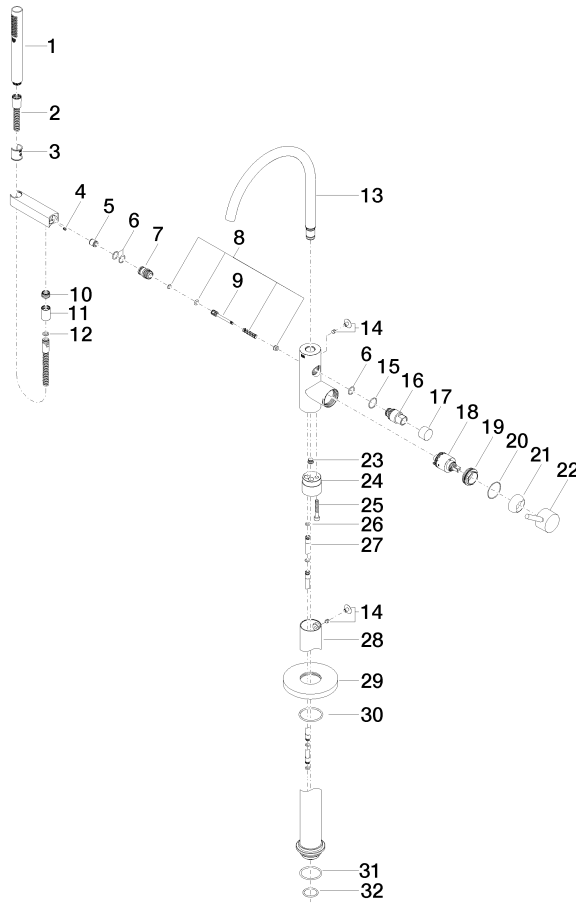

Single-lever bath mixer with stand pipe for free-standing assembly with hand shower set - Brushed Platinum

TARA

25 863 661

Single-lever bath mixer with stand pipe for free-standing assembly with hand shower set - Brushed Platinum

TARA

25 863 661

Spare parts list

No.	Item Number	Name	Quantity used	Delivery time
1	90 12 11 140 30-06	shower	1	10
2	90 30 02 072 00-06	Metal shower hose 1/2" x 3/8" x 1250 mm - Brushed Platinum	1	10
3	09 18 40 118 90	sleeve	1	2
4	09 31 11 058 90	pin	1	2
5	90 23 01 141 00 90	back-flow preventer	1	2
6	90 14 10 010 00 90	seal	3	2
7	09 24 03 153 20-06	nipple	1	60
8	90 16 02 023 00 90	spring	1	2
9	09 31 09 102 20-06	pull-rod	1	-
Spare part can no longer be ordered, please order the replacement item				
10	09 24 03 069 90	nipple	1	2
11	90 21 02 069 00-06	cover	1	10
12	90 14 20 026 00 90	seal	1	2
13	90 28 22 327 01-06	spout	1	10
14	04 31 20 036 00 90	plug	2	2
15	09 14 10 112 90	seal	1	2
16	09 21 34 081 20-06	nipple	1	10
17	09 20 88 002-06	handle	1	10
18	90 15 05 039 00 90	cartridge	1	2
19	09 24 04 298 90	nut	1	2
20	09 14 10 037 90	seal	1	2
21	09 28 30 036-06	cover	1	10
22	90 20 66 005 00-06	handle	1	10
23	04 31 20 039 11 90	plug	1	2
24	09 24 03 152 20-06	adaptor	1	-
Spare part can no longer be ordered, please order the replacement item				
25	09 30 30 111 90	screw	1	2
26	09 14 10 139 90	seal	2	2
27	04 28 22 025 00 90	connection	2	2
28	04 28 22 030 00-06	pipe	1	10
29	09 27 88 007-06	rosette	1	10
30	90 14 10 129 00 90	seal	1	2
31	09 14 10 084 90	seal	1	2
32	09 14 10 018 90	seal	1	2