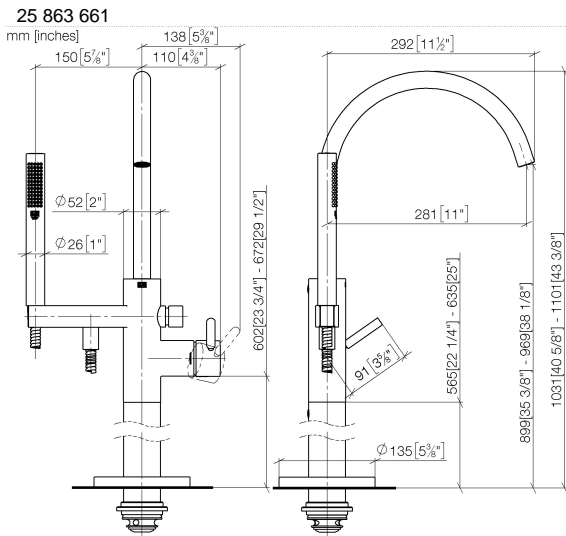

Single-lever bath mixer with stand pipe for free-standing assembly with hand shower set - Brushed Platinum

TARA

25 863 661

Fits: TARA, META

- spout: circular, air-enriched flow
- max. flow 19.5 l/min at 3 bar flow pressure
- Hand shower: COMPACT RAIN, max. flow rate 6.8 l/min (at 3 bar)
- bar-type hand shower with anti-scale system
- pivotable spout 360°
- 281mm projection
- wall bracket
- automatic bath/shower diverter
- total height 1031 - 1101 mm
- stand pipe height 565 - 635 mm
- height up to aerator 899 – 969 mm
- slide-on rosettes Ø 135 mm
- metal shower hose 1250mm with integrated anti-twist protection
- WRAS 2001027

Required miscellaneous

Concealed floor mounting -

35 945 970 90

- max. recess depth 150 mm
- min. recess depth 80 mm

Flow rate chart

Certificates

IAPMO_4976 (5). Belgaqua_19_77_27. WRAS_2001027. LGA_29727.

Single-lever bath mixer with stand pipe for free-standing assembly with hand shower set - Brushed Platinum