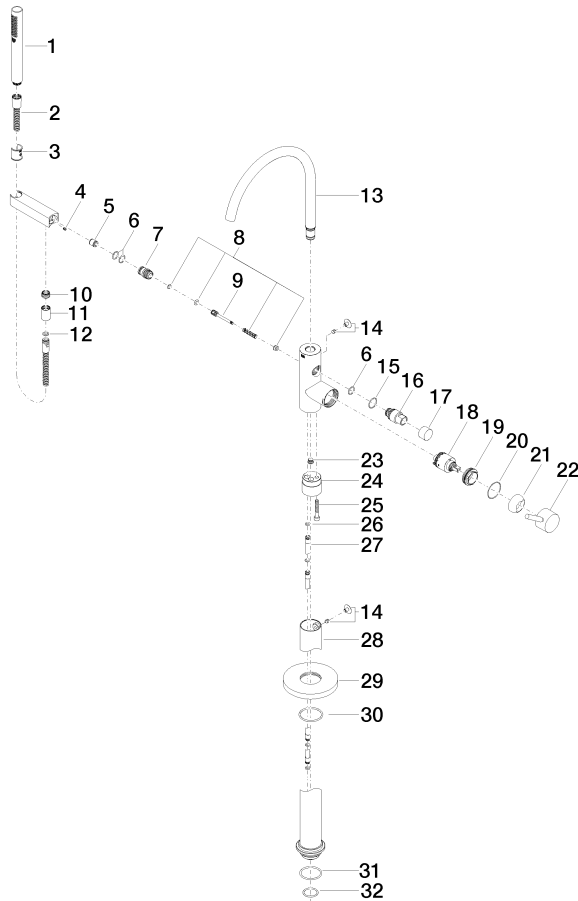

Single-lever bath mixer with stand pipe for free-standing assembly with hand shower set - Brushed Light Gold

TARA

25 863 661

Fits: TARA, META

- spout: circular, air-enriched flow
- max. flow 19.5 l/min at 3 bar flow pressure
- Hand shower: COMPACT RAIN, max. flow rate 6.8 l/min (at 3 bar)
- bar-type hand shower with anti-scale system
- pivotable spout 360°
- 281mm projection
- wall bracket
- automatic bath/shower diverter
- total height 1031 - 1101 mm
- stand pipe height 565 - 635 mm
- height up to aerator 899 – 969 mm
- slide-on rosettes Ø 135 mm
- metal shower hose 1250mm with integrated anti-twist protection
- WRAS 2001027

TARA

Flow rate chart

Single-lever bath mixer with stand pipe for free-standing assembly with hand shower set - Brushed Light Gold

TARA

25 863 661