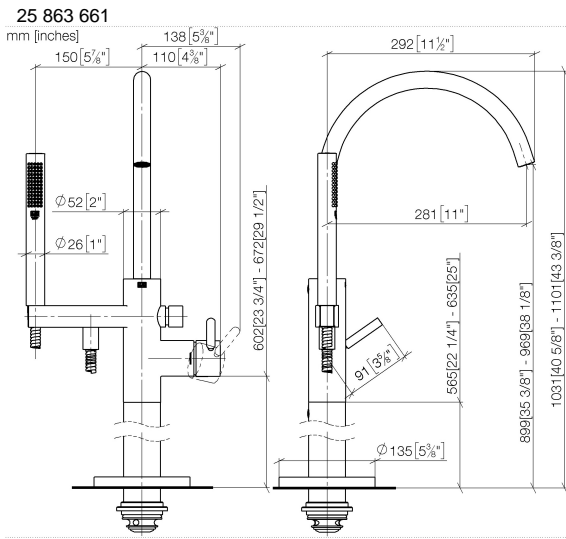

Single-lever bath mixer with stand pipe for free-standing assembly with hand shower set - Brushed Light Gold

TARA

25 863 661

Fits: TARA, META

- spout: circular, air-enriched flow
- max. flow 19.5 l/min at 3 bar flow pressure
- Hand shower: COMPACT RAIN, max. flow rate 6.8 l/min (at 3 bar)
- bar-type hand shower with anti-scale system
- pivotable spout 360°
- 281mm projection
- wall bracket
- automatic bath/shower diverter
- total height 1031 - 1101 mm
- stand pipe height 565 - 635 mm
- height up to aerator 899 – 969 mm
- slide-on rosettes Ø 135 mm
- metal shower hose 1250mm with integrated anti-twist protection
- WRAS 2001027

Required miscellaneous

**Concealed floor mounting -**

35 945 970 90

- min. recess depth 80 mm
- max. recess depth 150 mm

Single-lever bath mixer with stand pipe for free-standing assembly with hand shower set - Brushed Light Gold

TARA

Flow rate chart

Single-lever bath mixer with stand pipe for free-standing assembly with hand shower set - Brushed Light Gold

TARA

25 863 661