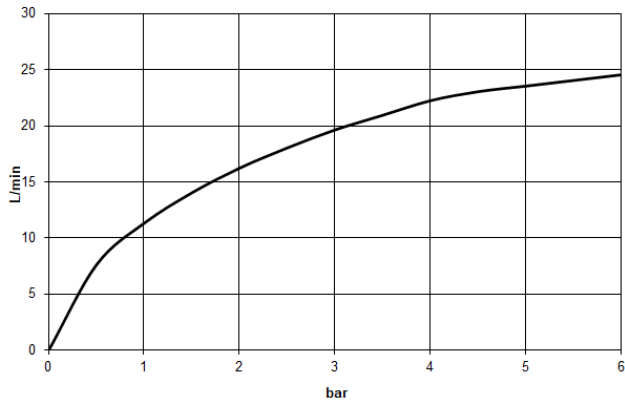

Single-lever bath mixer with stand pipe for free-standing assembly with hand shower set - Brushed Durabronze (23kt Gold)

TARA

25 863 661

Fits: TARA, META

- spout: circular, air-enriched flow
- max. flow 19.5 l/min at 3 bar flow pressure
- Hand shower: COMPACT RAIN, max. flow rate 6.8 l/min (at 3 bar)
- bar-type hand shower with anti-scale system
- pivotable spout 360°
- 281mm projection
- wall bracket
- automatic bath/shower diverter
- total height 1031 - 1101 mm
- stand pipe height 565 - 635 mm
- height up to aerator 899 – 969 mm
- slide-on rosettes Ø 135 mm
- metal shower hose 1250mm with integrated anti-twist protection
- WRAS 2001027

Required miscellaneous

- Concealed floor mounting -**
- max. recess depth 150 mm
  - min. recess depth 80 mm

35 945 970 90

Single-lever bath mixer with stand pipe for free-standing assembly with hand shower set - Brushed Durabronz (23kt Gold)

TARA

Flow rate chart

Certificates

Belgaqua\_19\_77\_27. WRAS\_2001027. LGA\_29727.

Single-lever bath mixer with stand pipe for free-standing assembly with hand shower set - Brushed Durabross (23kt Gold)

TARA