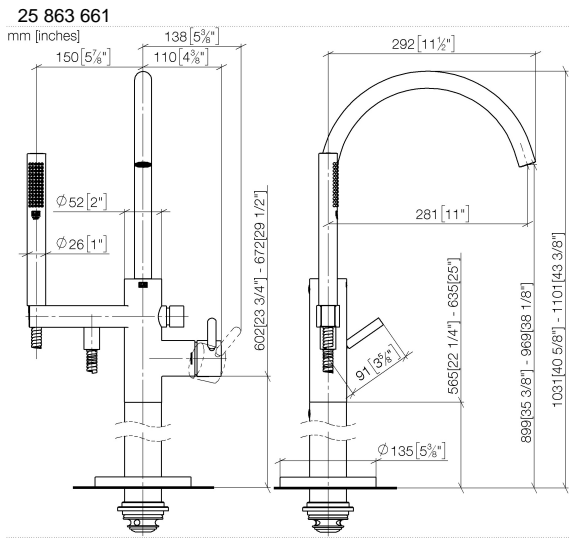

Single-lever bath mixer with stand pipe for free-standing assembly with hand shower set - Brushed Durabronze (23kt Gold)

TARA

25 863 661

Fits: TARA, META

- spout: circular, air-enriched flow
- max. flow 19.5 l/min at 3 bar flow pressure
- Hand shower: COMPACT RAIN, max. flow rate 6.8 l/min (at 3 bar)
- bar-type hand shower with anti-scale system
- pivotable spout 360°
- 281mm projection
- wall bracket
- automatic bath/shower diverter
- total height 1031 - 1101 mm
- stand pipe height 565 - 635 mm
- height up to aerator 899 – 969 mm
- slide-on rosettes Ø 135 mm
- metal shower hose 1250mm with integrated anti-twist protection
- WRAS 2001027

Required miscellaneous

- Concealed floor mounting -**
- max. recess depth 150 mm
  - min. recess depth 80 mm

35 945 970 90

Single-lever bath mixer with stand pipe for free-standing assembly with hand shower set - Brushed Durabronz (23kt Gold)

TARA

Flow rate chart

Certificates

Belgaqua\_19\_77\_27. WRAS\_2001027. LGA\_29727.

Single-lever bath mixer with stand pipe for free-standing assembly with hand shower set - Brushed Durabross (23kt Gold)

TARA