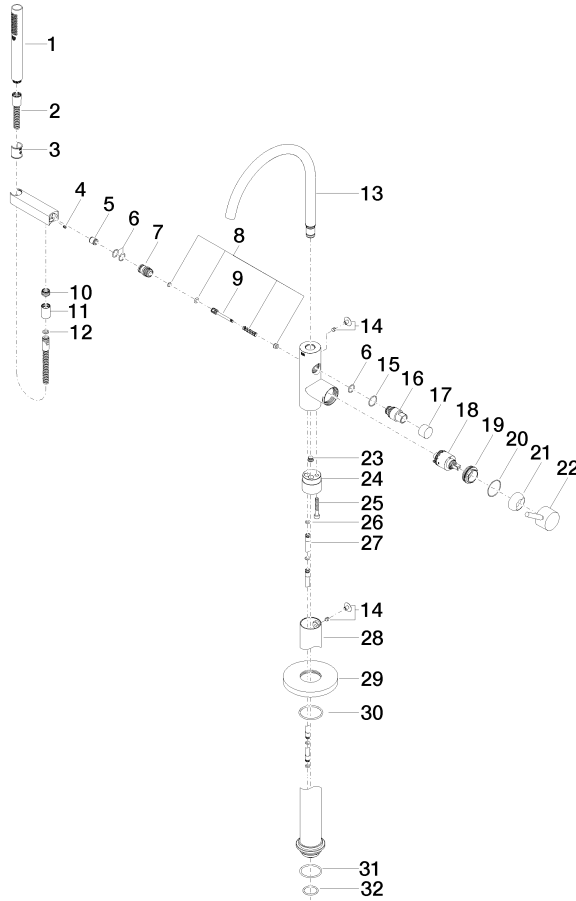

Single-lever bath mixer with stand pipe for free-standing assembly with hand shower set - Brushed Durabross (23kt Gold)

TARA

25 863 661

Single-lever bath mixer with stand pipe for free-standing assembly with hand shower set - Brushed Durabron (23kt Gold)

TARA

25 863 661

Spare parts list

No.	Item Number	Name	Quantity used	Delivery time
1	90 12 11 140 30-28	shower	1	20
2	90 30 02 072 00-28	Metal shower hose 1/2" x 3/8" x 1250 mm - Brushed Durabron (23kt Gold)	1	20
3	09 18 40 118 90	sleeve	1	2
4	09 31 11 058 90	pin	1	2
5	90 23 01 141 00 90	back-flow preventer	1	2
6	90 14 10 010 00 90	seal	3	2
7	09 24 03 153 20-28	nipple	1	-
Spare part can no longer be ordered, please order the replacement item				
8	90 16 02 023 00 90	spring	1	2
9	09 31 09 102 20-28	pull-rod	1	-
Spare part can no longer be ordered, please order the replacement item				
10	09 24 03 069 90	nipple	1	2
11	90 21 02 069 00-28	cover	1	20
12	90 14 20 026 00 90	seal	1	2
13	90 28 22 327 01-28	spout	1	20
14	04 31 20 036 00 90	plug	2	2
15	09 14 10 112 90	seal	1	2
16	09 21 34 081 20-28	nipple	1	20
17	09 20 88 002-28	handle	1	20
18	90 15 05 039 00 90	cartridge	1	2
19	09 24 04 298 90	nut	1	2
20	09 14 10 037 90	seal	1	2
21	09 28 30 036-28	cover	1	20
22	90 20 66 005 00-28	handle	1	20
23	04 31 20 039 11 90	plug	1	2
24	09 24 03 152 20-28	adaptor	1	-
Spare part can no longer be ordered, please order the replacement item				
25	09 30 30 111 90	screw	1	2
26	09 14 10 139 90	seal	2	2
27	04 28 22 025 00 90	connection	2	2
28	04 28 22 030 00-28	pipe	1	20
29	09 27 88 007-28	rosette	1	20
30	90 14 10 129 00 90	seal	1	2
31	09 14 10 084 90	seal	1	2
32	09 14 10 018 90	seal	1	2