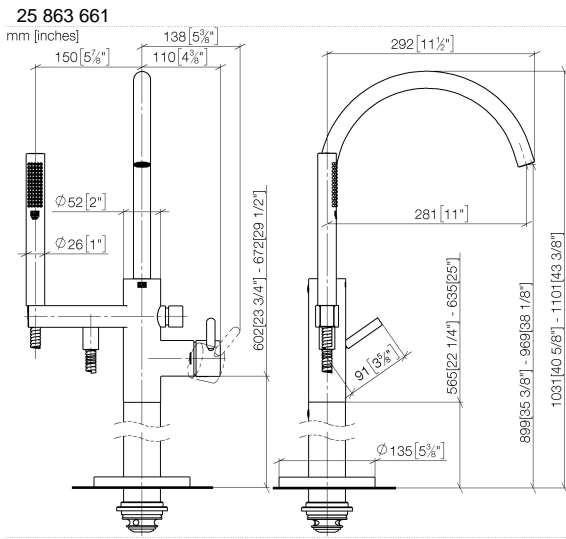

Single-lever bath mixer with stand pipe for free-standing assembly with hand shower set - Brushed Bronze

TARA

25 863 661

Fits: TARA, META

- spout: circular, air-enriched flow
- max. flow 19.5 l/min at 3 bar flow pressure
- Hand shower: COMPACT RAIN, max. flow rate 6.8 l/min (at 3 bar)
- bar-type hand shower with anti-scale system
- pivotable spout 360°
- 281mm projection
- wall bracket
- automatic bath/shower diverter
- total height 1031 - 1101 mm
- stand pipe height 565 - 635 mm
- height up to aerator 899 – 969 mm
- slide-on rosettes Ø 135 mm
- metal shower hose 1250mm with integrated anti-twist protection
- WRAS 2001027

Single-lever bath mixer with stand pipe for free-standing assembly with hand shower set - Brushed Bronze

TARA

Flow rate chart

Single-lever bath mixer with stand pipe for free-standing assembly with hand shower set - Brushed Bronze

TARA

25 863 661

Parts for other finishes can be found here: [Chrome](#)

Single-lever bath mixer with stand pipe for free-standing assembly with hand shower set - Brushed Bronze

TARA

25 863 661

Spare parts list