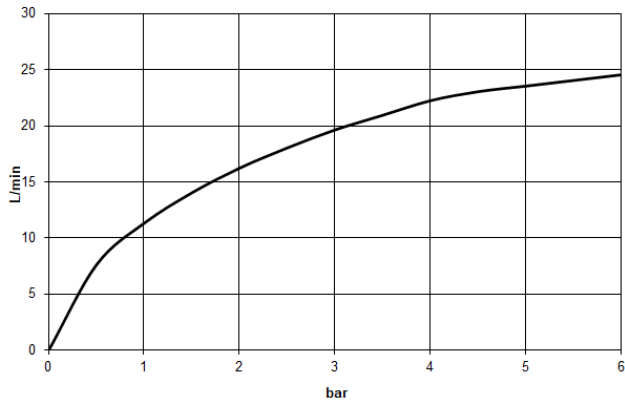

Single-lever bath mixer with stand pipe for free-standing assembly with hand shower set - Brushed Bronze

TARA

25 863 661

Fits: TARA, META

- spout: circular, air-enriched flow
- max. flow 19.5 l/min at 3 bar flow pressure
- Hand shower: COMPACT RAIN, max. flow rate 6.8 l/min (at 3 bar)
- bar-type hand shower with anti-scale system
- pivotable spout 360°
- 281mm projection
- wall bracket
- automatic bath/shower diverter
- total height 1031 - 1101 mm
- stand pipe height 565 - 635 mm
- height up to aerator 899 – 969 mm
- slide-on rosettes Ø 135 mm
- metal shower hose 1250mm with integrated anti-twist protection
- WRAS 2001027

Single-lever bath mixer with stand pipe for free-standing assembly with hand shower set - Brushed Bronze

TARA

Flow rate chart

Single-lever bath mixer with stand pipe for free-standing assembly with hand shower set - Brushed Bronze