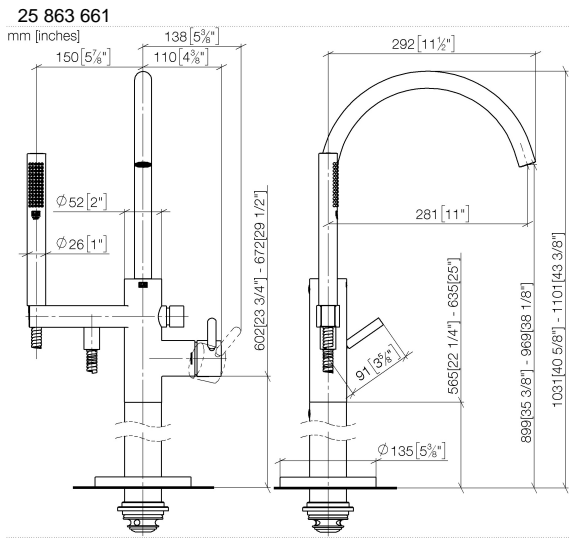

Single-lever bath mixer with stand pipe for free-standing assembly with hand shower set - Brushed Chrome

TARA

25 863 661

Fits: TARA, META

- spout: circular, air-enriched flow
- max. flow 19.5 l/min at 3 bar flow pressure
- Hand shower: COMPACT RAIN, max. flow rate 6.8 l/min (at 3 bar)
- bar-type hand shower with anti-scale system
- pivotable spout 360°
- 281mm projection
- wall bracket
- automatic bath/shower diverter
- total height 1031 - 1101 mm
- stand pipe height 565 - 635 mm
- height up to aerator 899 – 969 mm
- slide-on rosettes Ø 135 mm
- metal shower hose 1250mm with integrated anti-twist protection
- WRAS 2001027

Single-lever bath mixer with stand pipe for free-standing assembly with hand shower set - Brushed Chrome

TARA

Flow rate chart

Certificates

Belgaqua_19_77_27. WRAS_2001027. IAPMO_4976 (2). LGA_29727.

Single-lever bath mixer with stand pipe for free-standing assembly with hand shower set - Brushed Chrome