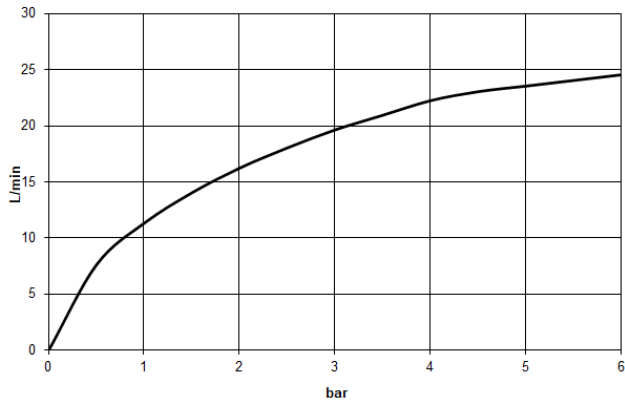

Single-lever bath mixer with stand pipe for free-standing assembly with hand shower set - Brushed Chrome

TARA

25 863 661

Fits: TARA, META

- spout: circular, air-enriched flow
- max. flow 19.5 l/min at 3 bar flow pressure
- Hand shower: COMPACT RAIN, max. flow rate 6.8 l/min (at 3 bar)
- bar-type hand shower with anti-scale system
- pivotable spout 360°
- 281mm projection
- wall bracket
- automatic bath/shower diverter
- total height 1031 - 1101 mm
- stand pipe height 565 - 635 mm
- height up to aerator 899 – 969 mm
- slide-on rosettes Ø 135 mm
- metal shower hose 1250mm with integrated anti-twist protection
- WRAS 2001027

Single-lever bath mixer with stand pipe for free-standing assembly with hand shower set - Brushed Chrome

TARA

Flow rate chart

Certificates

Belgaqua_19_77_27. WRAS_2001027. IAPMO_4976 (2). LGA_29727.

Single-lever bath mixer with stand pipe for free-standing assembly with hand shower set - Brushed Chrome