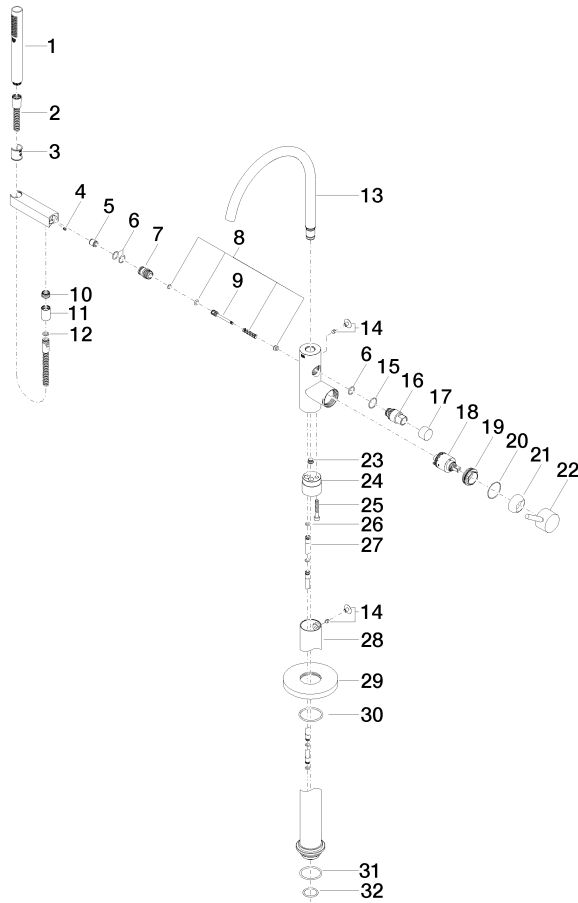

Single-lever bath mixer with stand pipe for free-standing assembly with hand shower set - Brushed Dark Platinum

TARA

25 863 661

Single-lever bath mixer with stand pipe for free-standing assembly with hand shower set - Brushed Dark Platinum

TARA

25 863 661

Spare parts list

No.	Item Number	Name	Quantity used	Delivery time
1	90 12 11 140 30-99	shower	1	30
2	90 30 02 072 00-99	Metal shower hose 1/2" x 3/8" x 1250 mm - Brushed Dark Platinum	1	30
3	09 18 40 118 90	sleeve	1	2
4	09 31 11 058 90	pin	1	2
5	90 23 01 141 00 90	back-flow preventer	1	2
6	90 14 10 010 00 90	seal	3	2
7	09 24 03 153 20-99	nipple	1	-
Spare part can no longer be ordered, please order the replacement item				
8	90 16 02 023 00 90	spring	1	2
9	09 31 09 102 20-99	pull-rod	1	-
Spare part can no longer be ordered, please order the replacement item				
10	09 24 03 069 90	nipple	1	2
11	90 21 02 069 00-99	cover	1	30
12	90 14 20 026 00 90	seal	1	2
13	90 28 22 327 01-99	spout	1	30
14	04 31 20 036 00 90	plug	2	2
15	09 14 10 112 90	seal	1	2
16	09 21 34 081 20-99	nipple	1	30
17	09 20 88 002-99	handle	1	30
18	90 15 05 039 00 90	cartridge	1	2
19	09 24 04 298 90	nut	1	2
20	09 14 10 037 90	seal	1	2
21	09 28 30 036-99	cover	1	30
22	90 20 66 005 00-99	handle	1	30
23	04 31 20 039 11 90	plug	1	2
24	09 24 03 152 20-99	adaptor	1	-
Spare part can no longer be ordered, please order the replacement item				
25	09 30 30 111 90	screw	1	2
26	09 14 10 139 90	seal	2	2
27	04 28 22 025 00 90	connection	2	2
28	04 28 22 030 00-99	pipe	1	30
29	09 27 88 007-99	rosette	1	30
30	90 14 10 129 00 90	seal	1	2
31	09 14 10 084 90	seal	1	2
32	09 14 10 018 90	seal	1	2