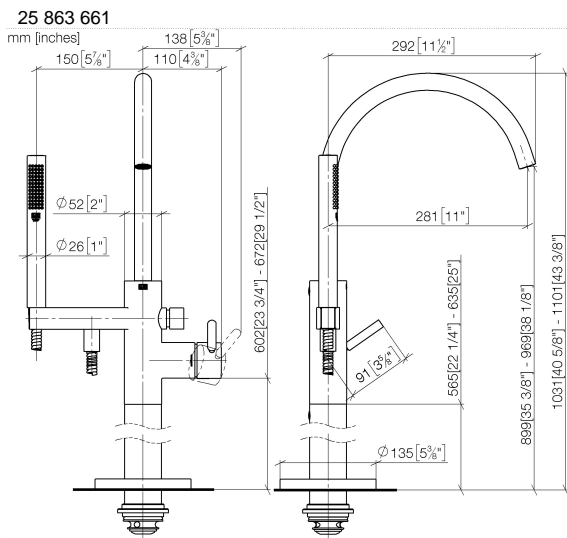

Single-lever bath mixer with stand pipe for free-standing assembly with hand shower set - Brushed Dark Platinum

TARA

25 863 661

Fits: TARA, META

- spout: circular, air-enriched flow
- max. flow 19.5 l/min at 3 bar flow pressure
- Hand shower: COMPACT RAIN, max. flow rate 6.8 l/min (at 3 bar)
- bar-type hand shower with anti-scale system
- pivotable spout 360°
- 281mm projection
- wall bracket
- automatic bath/shower diverter
- total height 1031 - 1101 mm
- stand pipe height 565 - 635 mm
- height up to aerator 899 – 969 mm
- slide-on rosettes Ø 135 mm
- metal shower hose 1250mm with integrated anti-twist protection
- WRAS 2001027

Required miscellaneous

**Concealed floor mounting -**

35 945 970 90

- max. recess depth 150 mm
- min. recess depth 80 mm

Single-lever bath mixer with stand pipe for free-standing assembly with hand shower set - Brushed Dark Platinum

TARA

Flow rate chart

Certificates

Belgaqua\_19\_77\_27. WRAS\_2001027. IAPMO\_4976 (2). LGA\_29727.

Single-lever bath mixer with stand pipe for free-standing assembly with hand shower set - Brushed Dark Platinum