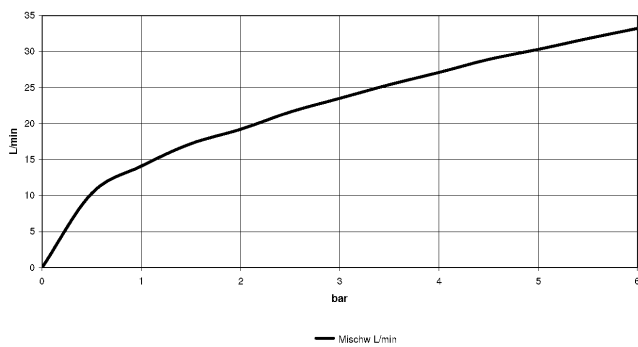

Flow rate chart

Codes & Standards

DIN 4109

ISO 3822

Ü-Zeichen