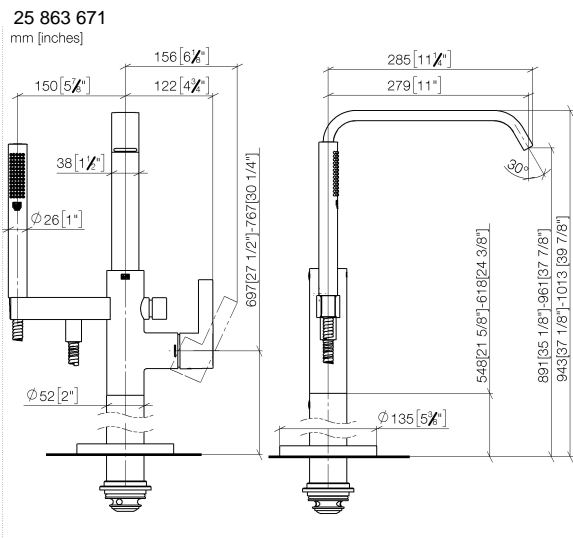

IMO Single-lever bath mixer with stand pipe for free-standing assembly with hand shower set - Brushed Platinum

IMO

25 863 671

- 279mm projection
- spout: cascade
- Hand shower: COMPACT RAIN, max. flow rate 6.8 l/min (at 3 bar)
- bar-type hand shower with anti-scale system
- wall bracket
- automatic bath/shower diverter
- total height 943 - 1013 mm
- stand pipe height 548 - 618 mm
- height up to aerator 891 – 961 mm
- metal shower hose 1250mm with integrated anti-twist protection
- max. flow for complete hand shower set 6.8 l/min
- slide-on rosettes Ø 135 mm

Required miscellaneous

- Concealed floor mounting - 35 945 970 90**
- min. recess depth mm
 - max. recess depth mm

Flow rate chart

Codes & Standards

DIN 4109

ISO 3822

Ü-Zeichen

IMO Single-lever bath mixer with stand pipe for free-standing assembly with
hand shower set - Brushed Platinum

IMO

25 863 671

Certificates

LGA_38

IMO Single-lever bath mixer with stand pipe for free-standing assembly with hand shower set - Brushed Platinum

IMO

25 863 671

IMO Single-lever bath mixer with stand pipe for free-standing assembly with hand shower set - Brushed Platinum