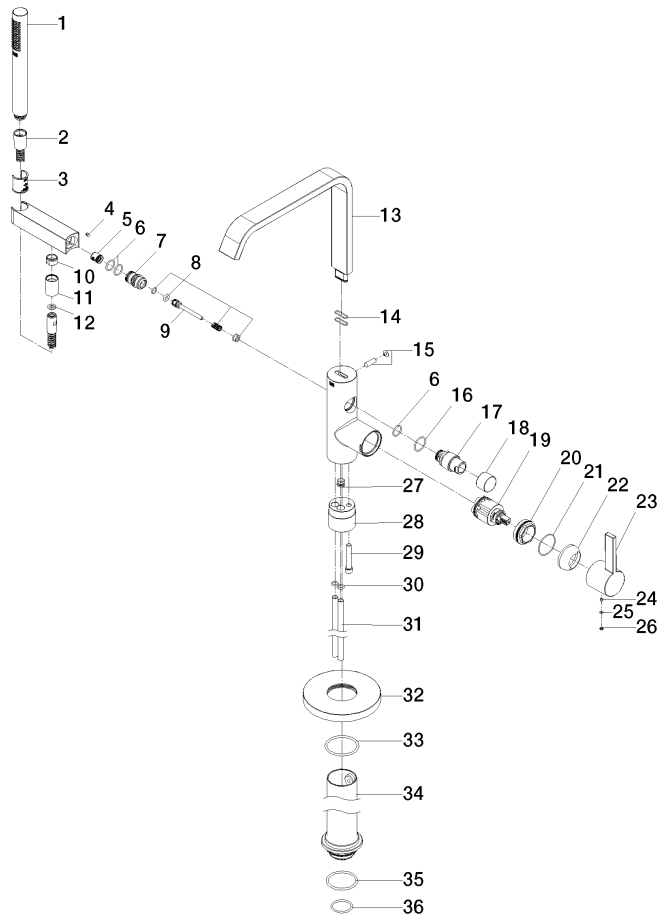

IMO Single-lever bath mixer with stand pipe for free-standing assembly with hand shower set - Brushed Platinum

IMO

25 863 671

IMO Single-lever bath mixer with stand pipe for free-standing assembly with hand shower set - Brushed Platinum

IMO

25 863 671

Spare parts list

No.	Item Number	Name	Quantity used	Delivery time
1	90 12 11 140 41-06	shower	1	10
2	90 30 02 072 00-06	Metal shower hose 1/2" x 3/8" x 1250 mm - Brushed Platinum	1	10
3	09 18 40 118 90	sleeve	1	2
4	09 31 11 058 90	pin	1	2
5	90 23 01 141 00 90	back-flow preventer	1	2
6	90 14 10 010 00 90	seal	3	2
7	09 24 03 153 20-06	nipple	1	60
8	90 16 02 023 00 90	spring	1	2
9	09 31 09 102 20-06	pull-rod	1	-
Spare part can no longer be ordered, please order the replacement item				
10	09 24 03 069 90	nipple	1	2
11	90 21 02 069 00-06	cover	1	10
12	09 14 03 066 90	seal	1	2
13	90 28 22 408 00-06	spout	1	-
Spare part can no longer be ordered, please order the replacement item				
14	09 14 10 096 90	seal	2	2
15	04 31 20 036 00 90	plug	1	2
16	09 14 10 112 90	seal	1	2
17	09 21 34 081 20-06	nipple	1	10
18	09 20 88 002-06	handle	1	10
19	90 15 05 039 00 90	cartridge	1	2
20	09 24 04 298 90	nut	1	2
21	09 14 10 190 90	seal	1	2
22	09 28 30 036-06	cover	1	10
23	09 20 67 014-06	handle	1	10
24	90 31 11 030 00 90	pin	1	2
25	09 14 10 133 90	seal	1	2
26	09 31 20 087-06	plug	1	10
27	04 31 20 039 11 90	plug	1	2
28	09 24 03 152 20-06	adaptor	1	-
Spare part can no longer be ordered, please order the replacement item				
29	09 30 30 111 90	screw	1	2
30	09 14 10 139 90	seal	4	2
31	04 28 22 025 00 90	connection	2	2
32	09 27 88 007-06	rosette	1	10
33	90 14 10 129 00 90	seal	1	2
34	04 28 22 030 00-06	pipe	1	10
35	09 14 10 084 90	seal	1	2
36	09 14 10 018 90	seal	1	2