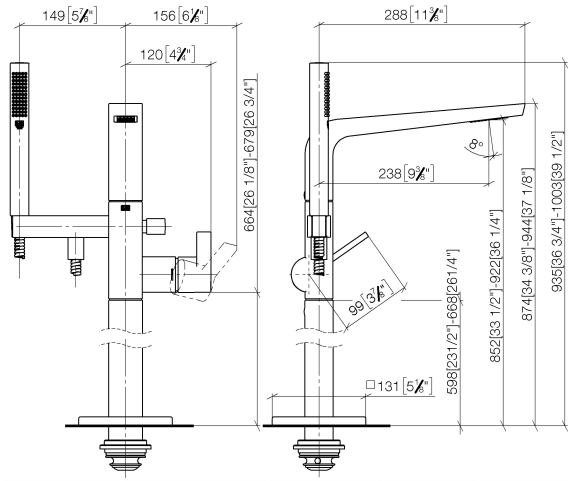

## CL.1 Single-lever bath mixer with stand pipe for free-standing assembly with hand shower set - Dark Chrome

25 863 705 Product version from 7/1/2023

- 238mm projection
- rectangular spray pattern with 55 individual jets
- max. spout flow rate 24.6 l/min
- Hand shower: COMPACT RAIN, max. flow rate 6.8 l/min (at 3 bar)
- bar-type hand shower with anti-scale system
- wall bracket
- automatic bath/shower diverter
- total height 935 - 1005 mm
- stand pipe height 598 - 668 mm
- height up to aerator 852 – 922 mm
- push-on rosette 131 x 131 mm
- metal shower hose 1250mm with integrated anti-twist protection

## CL.1 Single-lever bath mixer with stand pipe for free-standing assembly with hand shower set - Dark Chrome

25 863 705 Product version from 7/1/2023

mm [inches]

### Spare parts list

No.	Item Number	Name	Quantity used	Delivery time
1	90 12 11 140 41-19	shower	1	20
2	90 30 02 072 00-19	Metal shower hose 1/2" x 3/8" x 1250 mm - Dark Chrome	1	20
3	09 18 40 118 90	sleeve	1	2
4	09 31 11 058 90	pin	1	2
5	09 31 11 040 90	pin	3	2
6	90 23 01 141 00 90	back-flow preventer	1	2
7	90 14 10 010 00 90	seal	2	2
8	09 24 03 130-00	nipple	1	10
9	90 16 02 023 00 90	spring	1	2
10	09 31 09 094 20-19	pull-rod	1	60
11	90 14 10 055 00 90	seal	1	2
12	09 21 34 080-19	nipple	1	60
13	90 14 10 033 00 90	seal	1	2
14	09 24 03 069 90	nipple	1	2
15	90 21 02 069 00-19	cover	1	20
16	90 14 20 026 00 90	seal	1	2
17	04 31 20 034 00 90	plug	2	2
18	90 11 70 008 00-19	spout	1	20
19	09 20 71 031-19	handle	1	60
20	09 14 10 148 90	seal	2	2
21	90 15 05 039 00 90	cartridge	1	2
22	09 24 04 298 90	nut	1	2
23	09 14 10 037 90	seal	1	2
24	09 28 30 036-19	cover	1	20
25	09 20 67 014-19	handle	1	60
26	90 31 11 030 00 90	pin	1	2
27	90 31 20 087 00-19	plug	1	20
28	09 14 10 139 90	seal	2	2
29	04 28 22 025 00 90	connection	2	2
30	09 20 93 051 90	holder	2	2
31	04 28 22 024 00-19	pipe	1	60
32	09 27 71 011-19	rosette	1	60
33	09 14 03 107 90	seal	1	2
34	09 14 10 084 90	seal	1	2
35	09 14 10 018 90	seal	1	2