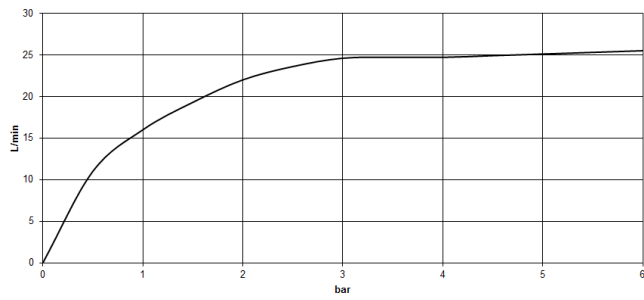

## CL.1 Single-lever bath mixer with stand pipe for free-standing assembly with hand shower set - Dark Chrome

25 863 705 Product version from 7/1/2023

- 238mm projection
- rectangular spray pattern with 55 individual jets
- max. spout flow rate 24.6 l/min
- Hand shower: COMPACT RAIN, max. flow rate 6.8 l/min (at 3 bar)
- bar-type hand shower with anti-scale system
- wall bracket
- automatic bath/shower diverter
- total height 935 - 1005 mm
- stand pipe height 598 - 668 mm
- height up to aerator 852 – 922 mm
- push-on rosette 131 x 131 mm
- metal shower hose 1250mm with integrated anti-twist protection

### Flow rate chart