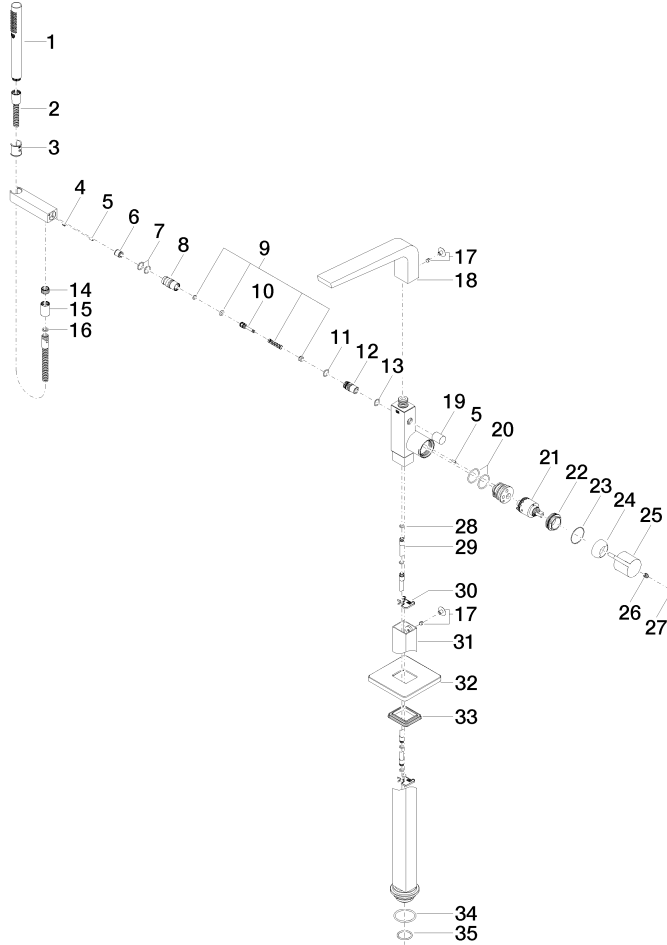

CL.1 Single-lever bath mixer with stand pipe for free-standing assembly with hand shower set - Dark Chrome

25 863 705 Product version from 7/1/2023

Parts for other finishes can be found here: [Chrome](#)

CL.1 Single-lever bath mixer with stand pipe for free-standing assembly with hand shower set - Dark Chrome

25 863 705 Product version from 7/1/2023

Spare parts list

No.	Item Number	Name	Quantity used	Delivery time
1	90 12 11 140 41-19	shower	1	20
2	90 30 02 072 00-19	Metal shower hose 1/2" x 3/8" x 1250 mm - Dark Chrome	1	20
3	09 18 40 118 90	sleeve	1	2
4	09 31 11 058 90	pin	1	2
5	09 31 11 040 90	pin	3	2
6	90 23 01 141 00 90	back-flow preventer	1	2
7	90 14 10 010 00 90	seal	2	2
8	09 24 03 130-00	nipple	1	10
9	90 16 02 023 00 90	spring	1	2
10	09 31 09 094 20-19	pull-rod	1	60
11	90 14 10 055 00 90	seal	1	2
12	09 21 34 080-19	nipple	1	60
13	90 14 10 033 00 90	seal	1	2
14	09 24 03 069 90	nipple	1	2
15	90 21 02 069 00-19	cover	1	20
16	90 14 20 026 00 90	seal	1	2
17	04 31 20 034 00 90	plug	2	2
18	90 11 70 008 00-19	spout	1	20
19	09 20 71 031-19	handle	1	60
20	09 14 10 148 90	seal	2	2
21	90 15 05 039 00 90	cartridge	1	2
22	09 24 04 298 90	nut	1	2
23	09 14 10 037 90	seal	1	2
24	09 28 30 036-19	cover	1	20
25	09 20 67 014-19	handle	1	60
26	90 31 11 030 00 90	pin	1	2
27	90 31 20 087 00-19	plug	1	20
28	09 14 10 139 90	seal	2	2
29	04 28 22 025 00 90	connection	2	2
30	09 20 93 051 90	holder	2	2
31	04 28 22 024 00-19	pipe	1	60
32	09 27 71 011-19	rosette	1	60
33	09 14 03 107 90	seal	1	2
34	09 14 10 084 90	seal	1	2
35	09 14 10 018 90	seal	1	2