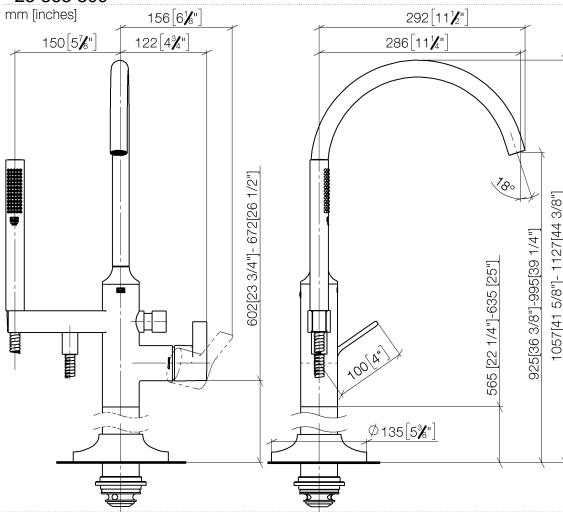

VAIA Single-lever bath mixer with stand pipe for free-standing assembly with hand shower set - Brushed Bronze

25 863 809

- spout: circular, air-enriched flow
- max. flow 24.6 l/min at 3 bar flow pressure
- Hand shower: COMPACT RAIN, max. flow rate 6.8 l/min (at 3 bar)
- bar-type hand shower with anti-scale system
- 281mm projection
- pivotable spout 360°
- automatic bath/shower diverter
- total height 1057 - 1127 mm
- wall bracket
- stand pipe height 565 - 635 mm
- height up to aerator 925 – 995 mm
- slide-on rosettes Ø 135 mm
- metal shower hose 1250mm with integrated anti-twist protection
- WRAS

Required miscellaneous

Concealed floor mounting -

35 945 970 90

- min. recess depth mm
- max. recess depth mm

VAIA Single-lever bath mixer with stand pipe for free-standing assembly with hand shower set - Brushed Bronze

25 863 809

mm [inches]

Flow rate chart

Codes & Standards

ASME A112.18.1

cUPC

EN 1717

VAIA Single-lever bath mixer with stand pipe for free-standing assembly with hand shower set - Brushed Bronze