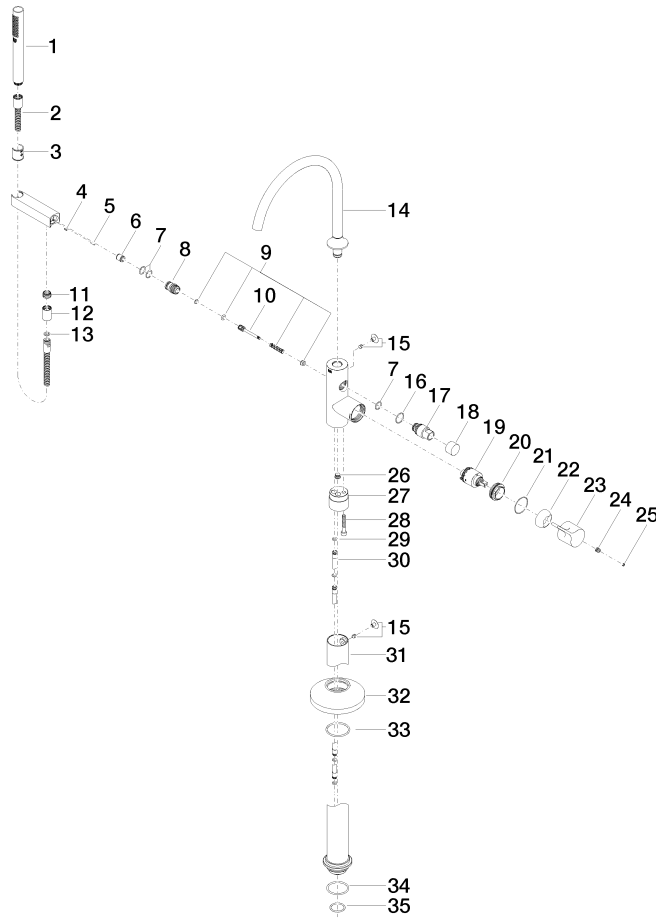

VAIA Single-lever bath mixer with stand pipe for free-standing assembly with hand shower set - Brushed Bronze

25 863 809

VAIA Single-lever bath mixer with stand pipe for free-standing assembly with hand shower set - Brushed Bronze

25 863 809

Spare parts list

No.	Item Number	Name	Quantity used	Delivery time
1	90 12 11 140 41-42	shower	1	30
2	90 30 02 072 00-42	hose	1	30
3	09 18 40 118 90	sleeve	1	2
4	09 31 11 058 90	pin	1	2
5	09 31 11 040 90	pin	1	2
6	90 23 01 141 00 90	back-flow preventer	1	2
7	90 14 10 010 00 90	seal	3	2
8	09 24 03 153 20-42	nipple	1	-
Spare part can no longer be ordered, please order the replacement item				
9	90 16 02 023 00 90	spring	1	2
10	09 31 09 102 20-42	pull-rod	1	-
Spare part can no longer be ordered, please order the replacement item				
11	09 24 03 069 90	nipple	1	2
12	90 21 02 069 00-42	cover	1	30
13	90 14 20 026 00 90	seal	1	2
14	90 28 22 327 00-42	spout	1	30
15	04 31 20 036 00 90	plug	2	2
16	09 14 10 112 90	seal	1	2
17	09 21 34 081 20-42	nipple	1	60
18	09 20 88 002-42	handle	1	60
19	90 15 05 039 00 90	cartridge	1	2
20	09 24 04 298 90	nut	1	2
21	09 14 10 037 90	seal	1	2
22	09 28 30 036-42	cover	1	60
23	09 20 80 022-42	handle	1	60
24	90 31 11 030 00 90	pin	1	2
25	90 31 20 087 00-42	plug	1	30
26	04 31 20 039 11 90	plug	1	2
27	09 24 03 152 20-42	adaptor	1	-
Spare part can no longer be ordered, please order the replacement item				
28	09 30 30 111 90	screw	1	2
29	09 14 10 139 90	seal	2	2
30	04 28 22 025 00 90	connection	2	2
31	04 28 22 030 00-42	pipe	1	60
32	09 27 80 022-42	rosette	1	60
33	90 14 10 129 00 90	seal	1	2
34	09 14 10 084 90	seal	1	2
35	09 14 10 018 90	seal	1	2