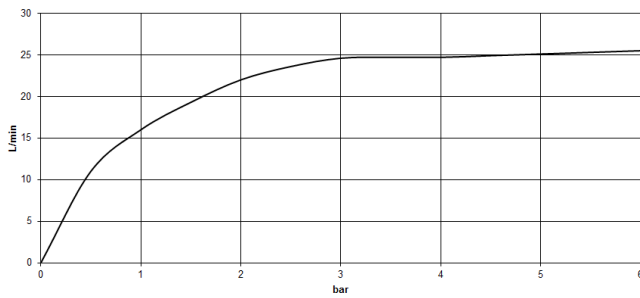

CYO Single-lever bath mixer with stand pipe for free-standing assembly with hand shower set - Brushed Platinum

CYO

25 863 811

- 253mm projection
- rectangular, air-enriched flow
- max. spout flow rate 26.5 l/min
- Hand shower: COMPACT RAIN, max. flow rate 6.8 l/min (at 3 bar)
- bar-type hand shower with anti-scale system
- wall bracket
- automatic bath/shower diverter
- total height 980 - 1050 mm
- stand pipe height 598 - 668 mm
- height up to aerator 903 – 973 mm
- push-on rosette 131 x 131 mm
- metal shower hose 1250mm with integrated anti-twist protection
- WRAS 2201043

CYO

Flow rate chart

Codes & Standards

ASME A112.18.1	cUPC	DIN 4109	EN 1717
ISO 3822	Scottish Water Byelaws	UK Water Supply Regulations	Ü-Zeichen

CYO Single-lever bath mixer with stand pipe for free-standing assembly with hand shower set - Brushed Platinum