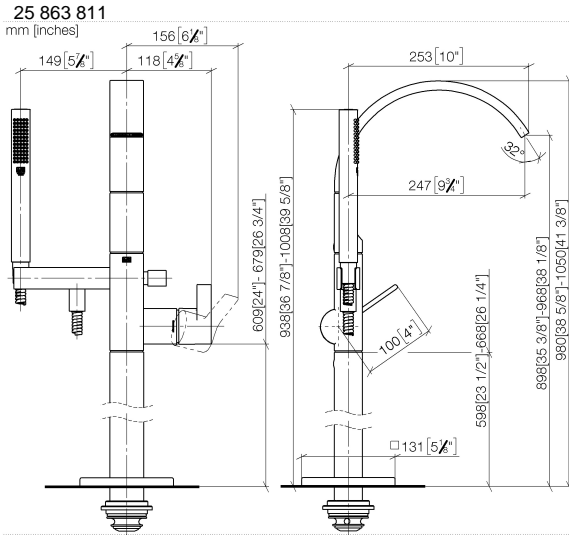

CYO Single-lever bath mixer with stand pipe for free-standing assembly with hand shower set - Brushed Platinum

CYO

25 863 811

- 253mm projection
- rectangular, air-enriched flow
- max. spout flow rate 26.5 l/min
- Hand shower: COMPACT RAIN, max. flow rate 6.8 l/min (at 3 bar)
- bar-type hand shower with anti-scale system
- wall bracket
- automatic bath/shower diverter
- total height 980 - 1050 mm
- stand pipe height 598 - 668 mm
- height up to aerator 903 – 973 mm
- push-on rosette 131 x 131 mm
- metal shower hose 1250mm with integrated anti-twist protection
- WRAS 2201043

	Brushed Platinum	25 863 811-06
	Chrome	25 863 811-00
	Dark Chrome	25 863 811-19
	Brushed Durabross (23kt Gold)	25 863 811-28
	Brushed Dark Platinum	25 863 811-99

CYO Single-lever bath mixer with stand pipe for free-standing assembly with hand shower set - Brushed Platinum

CYO

Flow rate chart

Codes & Standards

ASME A112.18.1	cUPC	DIN 4109	EN 1717
ISO 3822	Scottish Water Byelaws	UK Water Supply Regulations	Ü-Zeichen

CYO Single-lever bath mixer with stand pipe for free-standing assembly with hand shower set - Brushed Platinum

No.	Item Number	Name	Quantity used	Delivery time
	90 12 11 140 30-06	shower	46	10