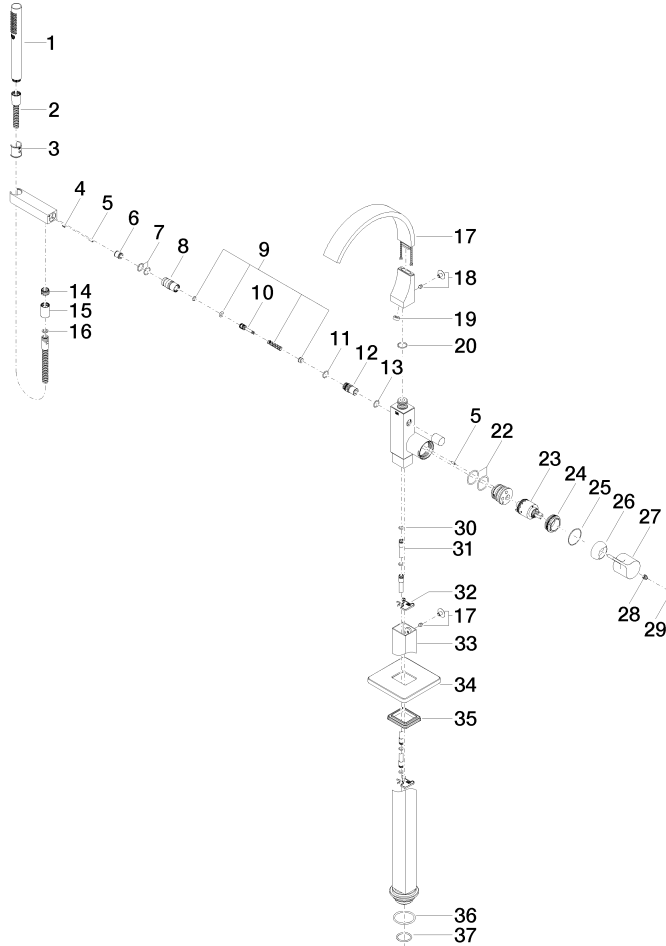

CYO Single-lever bath mixer with stand pipe for free-standing assembly with hand shower set - Brushed Platinum

CYO

25 863 811

Parts for other finishes can be found here: [Chrome](#)