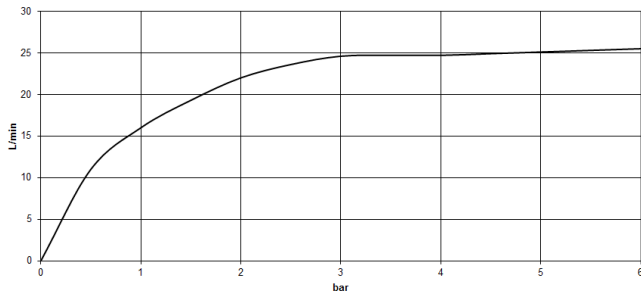

CYO Single-lever bath mixer with stand pipe for free-standing assembly with hand shower set - Dark Chrome

CYO

25 863 811

mm [inches]

Flow rate chart

CYO Single-lever bath mixer with stand pipe for free-standing assembly with hand shower set - Dark Chrome