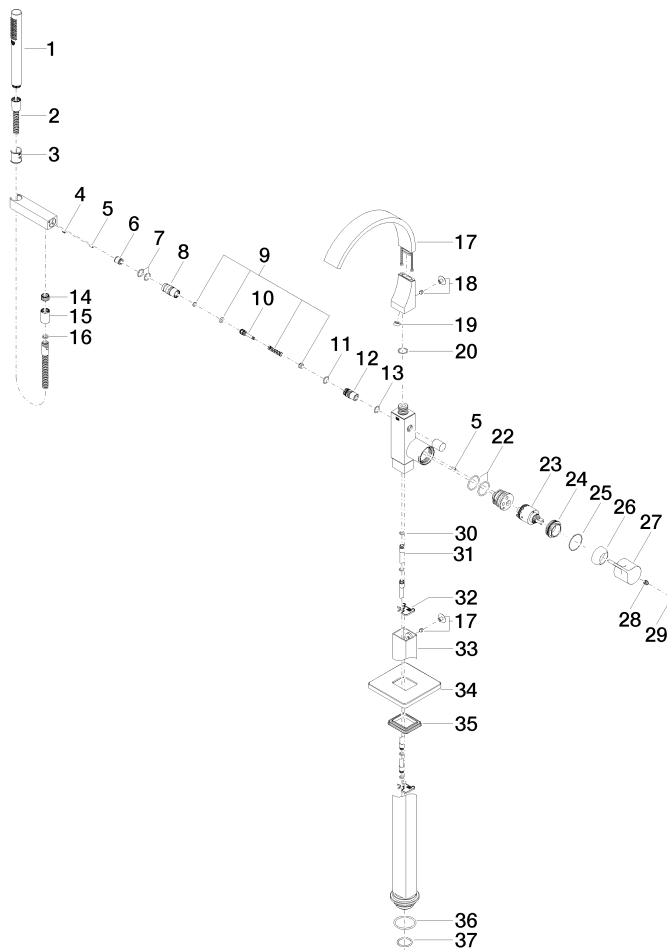

CYO Single-lever bath mixer with stand pipe for free-standing assembly with hand shower set - Brushed Dark Platinum

CYO

25 863 811
Parts for other finishes can be found here: [Chrome](#)

CYO Single-lever bath mixer with stand pipe for free-standing assembly with hand shower set - Brushed Dark Platinum

CYO

25 863 811

Spare parts list

No.	Item Number	Name	Quantity used	Delivery time
1	90 12 11 140 30-99	shower	1	30
2	90 30 02 072 00-99	Metal shower hose 1/2" x 3/8" x 1250 mm - Brushed Dark Platinum	1	30
3	09 18 40 118 90	sleeve	1	2
4	09 31 11 058 90	pin	1	2
5	09 31 11 040 90	pin	3	2
6	90 23 01 141 00 90	back-flow preventer	1	2
7	90 14 10 010 00 90	seal	2	2
8	09 24 03 130-00	nipple	1	10
9	90 16 02 023 00 90	spring	1	2
10	09 31 09 094 20-99	pull-rod	1	30
11	90 14 10 055 00 90	seal	1	2
12	09 21 34 080-99	nipple	1	30
13	90 14 10 033 00 90	seal	1	2
14	09 24 03 069 90	nipple	1	2
15	90 21 02 069 00-99	cover	1	30
16	90 14 20 026 00 90	seal	1	2
17	90 11 70 011 00-99	spout	1	30
18	04 31 20 034 00 90	plug	2	2
19	09 23 01 057 90	flow reducer	1	2
20	09 14 10 031 90	seal	2	2
21	09 14 10 148 90	seal	1	2
22	90 15 05 039 00 90	cartridge	1	2
23	09 24 04 298 90	nut	1	2
24	09 14 10 037 90	seal	1	2
25	09 28 30 036-99	cover	1	30
26	09 20 80 022-99	handle	1	30
27	90 31 11 030 00 90	pin	1	2
28	90 31 20 087 00-99	plug	1	30
29	09 14 10 139 90	seal	4	2
30	04 28 22 025 00 90	connection	2	2
31	09 20 93 051 90	holder	2	2
32	04 28 22 024 00-99	pipe	1	30
33	09 27 71 011-99	rosette	1	30
34	09 14 03 107 90	seal	1	2
35	09 14 10 084 90	seal	1	2
36	09 14 10 018 90	seal	1	2