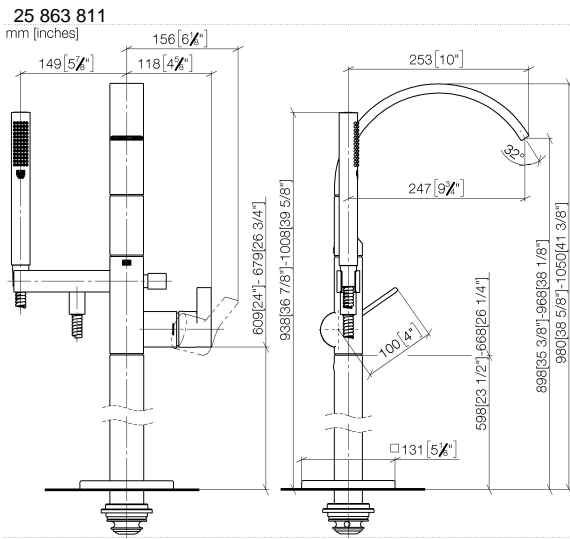

Flow rate chart

Certificates

IAPMO_4976 (6).   LGA_38119.   WRAS_2201043.   Belgaqua_21-376-27_1.