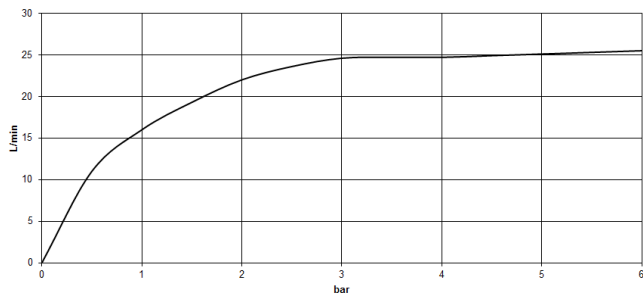

**CYO Single-lever bath mixer with stand pipe for free-standing assembly with hand shower set - Brushed Dark Platinum**

CYO

25 863 811

- 253mm projection
- rectangular, air-enriched flow
- max. spout flow rate 26.5 l/min
- Hand shower: COMPACT RAIN, max. flow rate 6.8 l/min (at 3 bar)
- bar-type hand shower with anti-scale system
- wall bracket
- automatic bath/shower diverter
- total height 980 - 1050 mm
- stand pipe height 598 - 668 mm
- height up to aerator 903 – 973 mm
- push-on rosette 131 x 131 mm
- metal shower hose 1250mm with integrated anti-twist protection

	Brushed Dark Platinum	25 863 811-99
	Chrome	25 863 811-00
	Brushed Platinum	25 863 811-06
	Dark Chrome	25 863 811-19
	Brushed Durabrass (23kt Gold)	25 863 811-28

**Flow rate chart**

**Certificates**

IAPMO\_4976 (6).    LGA\_38119.    WRAS\_2201043.    Belgaqua\_21-376-27\_1.