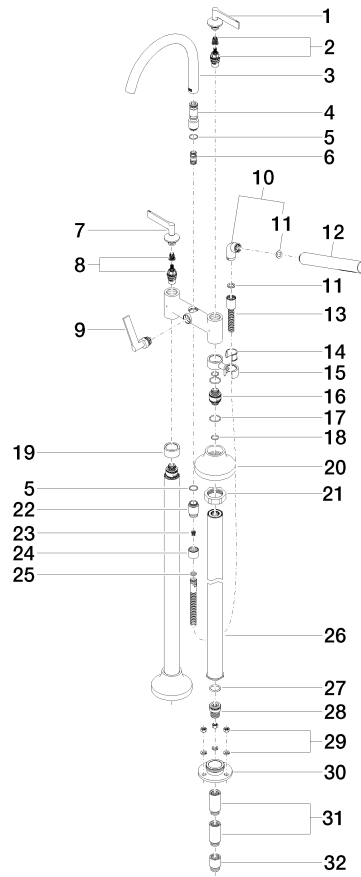

## VAIA Two-hole bath mixer for free-standing assembly with hand shower set - Chrome

25 943 819 Product version from 5/27/2021

- spout: circular, air-enriched flow
- max. flow 24.6 l/min at 3 bar flow pressure
- Hand shower: COMPACT RAIN, max. flow rate 6.8 l/min (at 3 bar)
- hand shower with anti-scale system
- 221mm projection
- pivotable spout 360°
- rotary diverter for bath/shower
- total height 920 mm
- stand pipes height 628 mm
- height up to aerator 816 mm
- slide-on rosettes Ø 100 mm
- gauge 150 mm
- metal shower hose 1250mm with integrated anti-twist protection
- pivotable shower holder on the right foot
- WRAS
- **Intrinsic protection against back flow.**

## VAIA Two-hole bath mixer for free-standing assembly with hand shower set - Chrome

25 943 819 Product version from 5/27/2021

### Spare parts list

No.	Item Number	Name	Quantity used	Delivery time
1	90 20 80 012 01-00	handle ( cold )	1	10
2	90 90 03 130 00 90	top	1	2
3	90 28 22 317 00-00	spout	1	10
4	09 24 03 273-00	nipple	1	10
5	90 14 10 032 00 90	seal	1	2
6	90 21 10 011 00 90	diverter	1	2
7	90 20 80 013 01-00	handle ( hot )	1	10
8	90 90 03 131 00 90	top	1	2
9	90 20 80 015 02-00	handle	1	10
10	04 24 04 189 00-00	nipple	1	10
11	90 14 20 002 00 90	seal	1	2
12	90 12 11 140 41-00	shower	1	10
13	90 30 02 072 00-00	Metal shower hose 1/2" x 3/8" x 1250 mm - Chrome	1	10
14	90 18 40 035 00 90	sleeve	1	2
15	04 28 10 029 01-00	holder	1	10
16	09 29 05 021 20 90	nipple	2	2
17	09 14 10 112 90	seal	4	2
18	90 14 10 055 00 90	seal	4	2
19	09 28 10 028-00	sleeve	1	10
20	90 27 80 019 00-00	rosette	2	10
21	09 23 30 040-07	nut	2	30
22	09 24 03 121-00	nipple	1	10
23	09 23 01 131 90	back-flow preventer	1	2
24	09 21 02 143-00	sleeve	1	10
25	90 14 20 026 00 90	seal	1	2
26	04 28 22 009 20-00	connection	2	10
27	09 14 10 081 90	seal	2	2
28	09 24 03 094-07	nipple	2	30
29	04 23 10 023 00 90	fixing set	6	2
30	09 30 11 130-07	connection	2	30
31	09 24 03 081 10 90	extension	4	2
32	09 24 03 080 90	extension	2	2