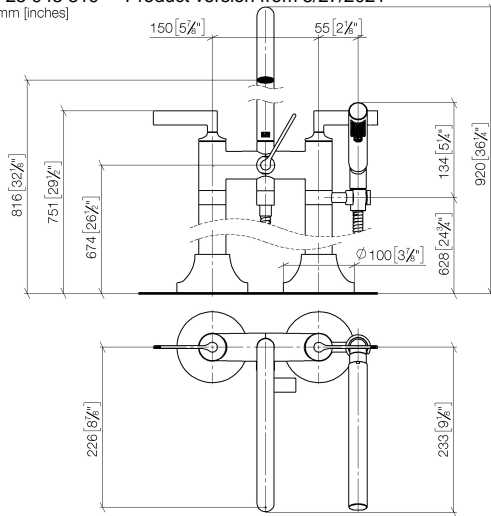

## VAIA Two-hole bath mixer for free-standing assembly with hand shower set - Chrome

25 943 819 Product version from 5/27/2021

- spout: circular, air-enriched flow
- max. flow 24.6 l/min at 3 bar flow pressure
- Hand shower: COMPACT RAIN, max. flow rate 6.8 l/min (at 3 bar)
- hand shower with anti-scale system
- 221mm projection
- pivotable spout 360°
- rotary diverter for bath/shower
- total height 920 mm
- stand pipes height 628 mm
- height up to aerator 816 mm
- slide-on rosettes Ø 100 mm
- gauge 150 mm
- metal shower hose 1250mm with integrated anti-twist protection
- pivotable shower holder on the right foot
- WRAS
- **Intrinsic protection against back flow.**

#### Concealed floor mounting -

35 944 970 90

- max. recess depth mm
- min. recess depth mm

**VAIA Two-hole bath mixer for free-standing assembly with hand shower set - Chrome**

25 943 819 Product version from 5/27/2021  
mm [inches]