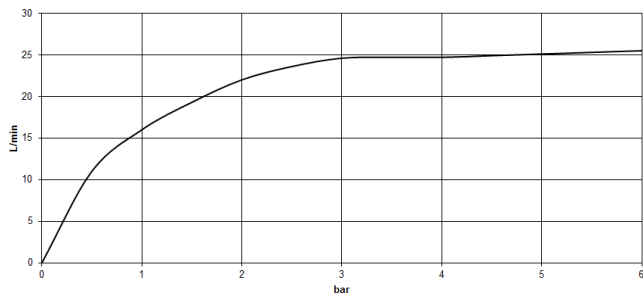

#### Concealed floor mounting -

35 944 970 90

- max. recess depth mm
- min. recess depth mm

**VAIA Two-hole bath mixer for free-standing assembly with hand shower set - Chrome**

25 943 819 Product version from 5/27/2021  
mm [inches]

**Flow rate chart**

**Codes & Standards**

ASME A112.18.1	cUPC	DIN 4109	EN 1717
ISO 3822	Scottish Water Byelaws	UK Water Supply Regulations	Ü-Zeichen