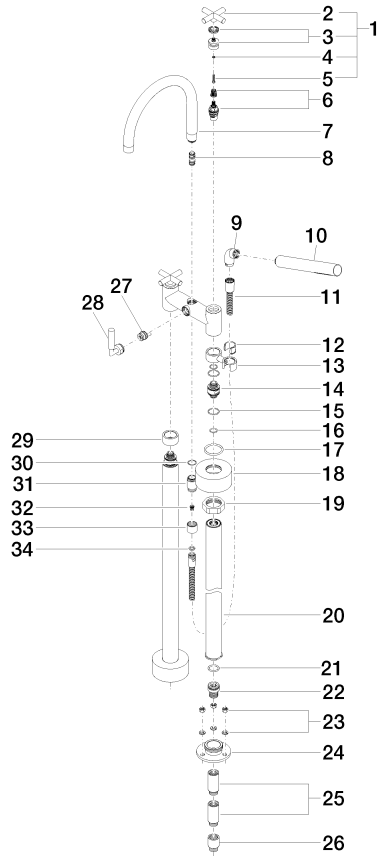

TARA Two-hole bath mixer for free-standing assembly with hand shower set -  
Chrome

TARA

25 943 892

- 220mm projection
  - pivotable spout 180°
  - Hand shower: COMPACT RAIN, max. flow rate 6.8 l/min (at 3 bar)
  - spout: circular, air-enriched flow
  - hand shower with anti-scale system
  - rotary diverter for bath/shower
  - total height 920 mm
  - stand pipes height 628 mm
  - height up to aerator 765 mm
  - slide-on rosettes Ø 90 mm
  - gauge 150 mm
  - metal shower hose 1250mm with integrated anti-twist protection
  - pivotable shower holder on the right foot
  - max. flow 22 l/min at 3 bar flow pressure
  - WRAS 2212005
- Intrinsic protection against back flow.**

Required miscellaneous

- Concealed floor mounting -** 35 944 970 90
- max. recess depth 160 mm
  - min. recess depth 80 mm

**TARA Two-hole bath mixer for free-standing assembly with hand shower set - Chrome**

ISO 3822

Scottish Water  
Byelaws

UK Water Supply  
Regulations

Ü-Zeichen

TARA Two-hole bath mixer for free-standing assembly with hand shower set -  
Chrome

---

TARA

25 943 892

TARA Two-hole bath mixer for free-standing assembly with hand shower set -  
Chrome

---

TARA

25 943 892

Spare parts list

Product version up to 5/27/2021

**Product version from 5/27/2021**

No.	Item Number	Name	Quantity used	Delivery time
	90 20 89 010 10-00	handle	63	10