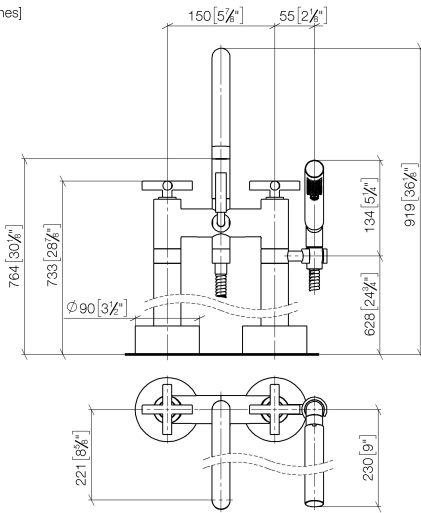

TARA Two-hole bath mixer for free-standing assembly with hand shower set -  
Chrome

TARA

25 943 892

- 220mm projection
  - pivotable spout 180°
  - Hand shower: COMPACT RAIN, max. flow rate 6.8 l/min (at 3 bar)
  - spout: circular, air-enriched flow
  - hand shower with anti-scale system
  - rotary diverter for bath/shower
  - total height 920 mm
  - stand pipes height 628 mm
  - height up to aerator 765 mm
  - slide-on rosettes Ø 90 mm
  - gauge 150 mm
  - metal shower hose 1250mm with integrated anti-twist protection
  - pivotable shower holder on the right foot
  - max. flow 22 l/min at 3 bar flow pressure
  - WRAS 2212005
- Intrinsic protection against back flow.**

Required miscellaneous

- Concealed floor mounting -** 35 944 970 90
- max. recess depth 160 mm
  - min. recess depth 80 mm

**TARA Two-hole bath mixer for free-standing assembly with hand shower set - Chrome**

TARA

25 943 892  
mm [inches]

**Flow rate chart**

**Codes & Standards**

ASME A112.18.1

cUPC

DIN 4109

EN 1717

ISO 3822

Scottish Water  
Byelaws

UK Water Supply  
Regulations

Ü-Zeichen

TARA Two-hole bath mixer for free-standing assembly with hand shower set -  
Chrome

---

TARA

25 943 892