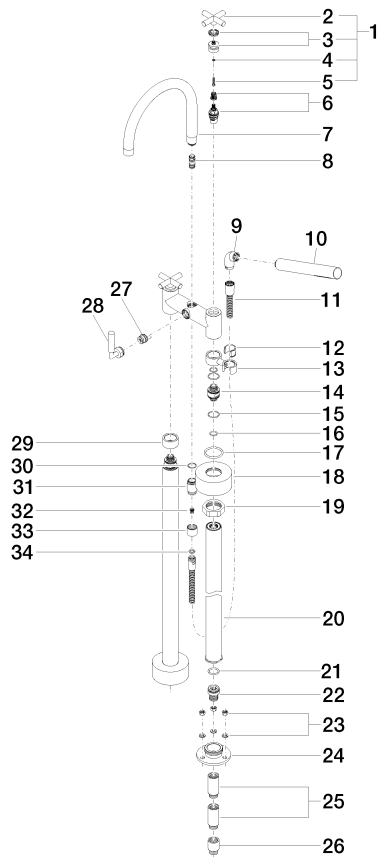

**TARA Two-hole bath mixer for free-standing assembly with hand shower set -
Brushed Platinum**

TARA

25 943 892

- 220mm projection
 - pivotable spout 180°
 - Hand shower: COMPACT RAIN, max. flow rate 6.8 l/min (at 3 bar)
 - spout: circular, air-enriched flow
 - hand shower with anti-scale system
 - rotary diverter for bath/shower
 - total height 920 mm
 - stand pipes height 628 mm
 - height up to aerator 765 mm
 - slide-on rosettes Ø 90 mm
 - gauge 150 mm
 - metal shower hose 1250mm with integrated anti-twist protection
 - pivotable shower holder on the right foot
 - max. flow 22 l/min at 3 bar flow pressure
 - WRAS 2212005
- Intrinsic protection against back flow.**

Required miscellaneous

- Concealed floor mounting -** 35 944 970 90
- max. recess depth 160 mm
 - min. recess depth 80 mm

**TARA Two-hole bath mixer for free-standing assembly with hand shower set -
Brushed Platinum**

Belgaqua_21-033-2 LGA_18

IAPMO_4976

WRAS_2212

25 943 892

Product version up to 5/27/2021

Product version from 5/27/2021

TARA Two-hole bath mixer for free-standing assembly with hand shower set -
Brushed Platinum

TARA

25 943 892

Spare parts list

Product version up to 5/27/2021

Product version from 5/27/2021

No.	Item Number	Name	Quantity used	Delivery time
	90 20 89 010 10-06	handle	63	10