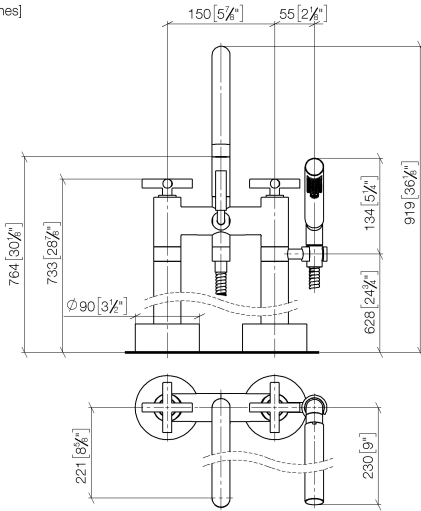

**TARA Two-hole bath mixer for free-standing assembly with hand shower set -  
Champagne (22kt Gold)**

TARA

25 943 892

- 220mm projection
  - pivotable spout 180°
  - Hand shower: COMPACT RAIN, max. flow rate 6.8 l/min (at 3 bar)
  - spout: circular, air-enriched flow
  - hand shower with anti-scale system
  - rotary diverter for bath/shower
  - total height 920 mm
  - stand pipes height 628 mm
  - height up to aerator 765 mm
  - slide-on rosettes Ø 90 mm
  - gauge 150 mm
  - metal shower hose 1250mm with integrated anti-twist protection
  - pivotable shower holder on the right foot
  - max. flow 22 l/min at 3 bar flow pressure
  - WRAS 2212005
- Intrinsic protection against back flow.**

**Required miscellaneous**

- Concealed floor mounting -** 35 944 970 90
- max. recess depth 160 mm
  - min. recess depth 80 mm

# TARA Two-hole bath mixer for free-standing assembly with hand shower set - Champagne (22kt Gold)

TARA

25 943 892  
mm [inches]

## Flow rate chart