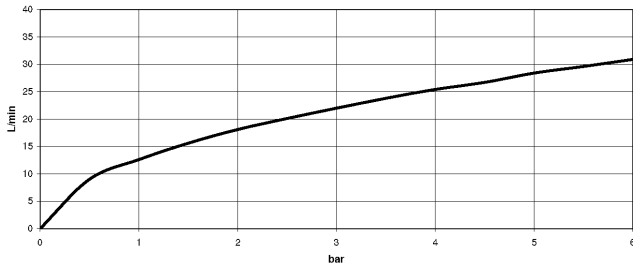

**TARA Two-hole bath mixer for free-standing assembly with hand shower set -  
Champagne (22kt Gold)**

TARA

25 943 892

- 220mm projection
  - pivotable spout 180°
  - Hand shower: COMPACT RAIN, max. flow rate 6.8 l/min (at 3 bar)
  - spout: circular, air-enriched flow
  - hand shower with anti-scale system
  - rotary diverter for bath/shower
  - total height 920 mm
  - stand pipes height 628 mm
  - height up to aerator 765 mm
  - slide-on rosettes Ø 90 mm
  - gauge 150 mm
  - metal shower hose 1250mm with integrated anti-twist protection
  - pivotable shower holder on the right foot
  - max. flow 22 l/min at 3 bar flow pressure
  - WRAS 2212005
- Intrinsic protection against back flow.**

# TARA Two-hole bath mixer for free-standing assembly with hand shower set - Champagne (22kt Gold)

TARA

25 943 892  
mm [inches]

## Flow rate chart