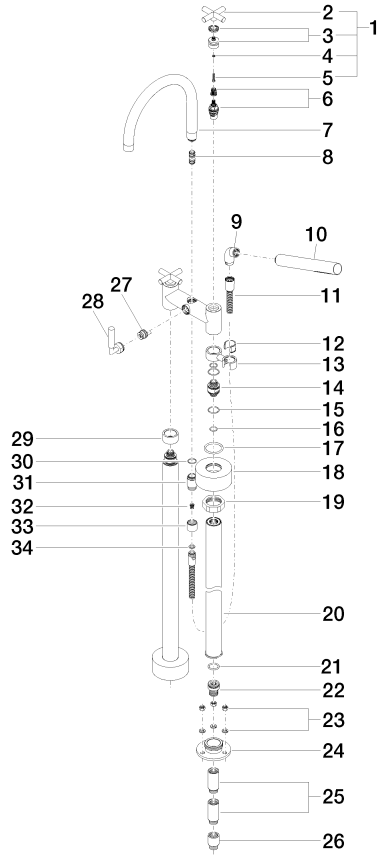

**TARA Two-hole bath mixer for free-standing assembly with hand shower set -  
Champagne (22kt Gold)**

TARA

25 943 892

- 220mm projection
  - pivotable spout 180°
  - Hand shower: COMPACT RAIN, max. flow rate 6.8 l/min (at 3 bar)
  - spout: circular, air-enriched flow
  - hand shower with anti-scale system
  - rotary diverter for bath/shower
  - total height 920 mm
  - stand pipes height 628 mm
  - height up to aerator 765 mm
  - slide-on rosettes Ø 90 mm
  - gauge 150 mm
  - metal shower hose 1250mm with integrated anti-twist protection
  - pivotable shower holder on the right foot
  - max. flow 22 l/min at 3 bar flow pressure
  - WRAS 2212005
- Intrinsic protection against back flow.**

## Flow rate chart

# TARA Two-hole bath mixer for free-standing assembly with hand shower set - Champagne (22kt Gold)

TARA

25 943 892

Product version from 5/27/2021

TARA Two-hole bath mixer for free-standing assembly with hand shower set -  
Champagne (22kt Gold)

TARA

25 943 892

**Spare parts list**

**Product version from 5/27/2021**

No.	Item Number	Name	Quantity used	Delivery time
	90 20 89 010 10-47	handle	63	30