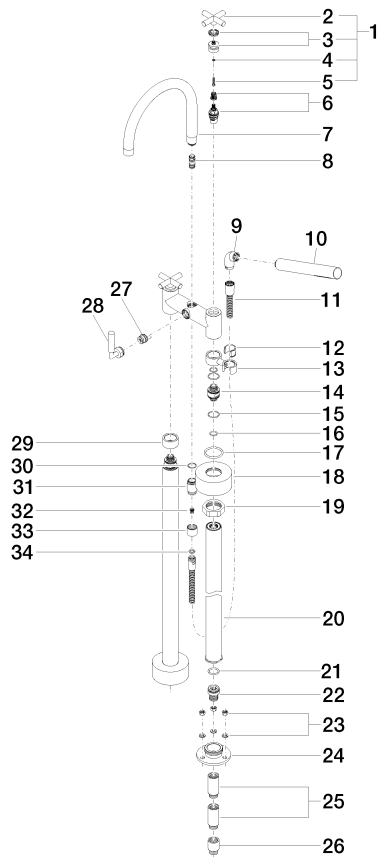

# TARA Two-hole bath mixer for free-standing assembly with hand shower set - Brushed Dark Platinum

TARA

25 943 892

- 220mm projection
  - pivotable spout 180°
  - Hand shower: COMPACT RAIN, max. flow rate 6.8 l/min (at 3 bar)
  - spout: circular, air-enriched flow
  - hand shower with anti-scale system
  - rotary diverter for bath/shower
  - total height 920 mm
  - stand pipes height 628 mm
  - height up to aerator 765 mm
  - slide-on rosettes Ø 90 mm
  - gauge 150 mm
  - metal shower hose 1250mm with integrated anti-twist protection
  - pivotable shower holder on the right foot
  - max. flow 22 l/min at 3 bar flow pressure
  - WRAS 2212005
- Intrinsic protection against back flow.**

## Required miscellaneous

- Concealed floor mounting -** 35 944 970 90
- max. recess depth 160 mm
  - min. recess depth 80 mm

**TARA Two-hole bath mixer for free-standing assembly with hand shower set -  
Brushed Dark Platinum**

Certificates

---

Belgaqua\_21-033-2 LGA\_18

IAPMO\_4976

WRAS\_2212

TARA Two-hole bath mixer for free-standing assembly with hand shower set -  
Brushed Dark Platinum

TARA

25 943 892

Product version up to 5/27/2021

**Product version from 5/27/2021**

TARA Two-hole bath mixer for free-standing assembly with hand shower set -  
Brushed Dark Platinum

---

TARA

25 943 892

Spare parts list

Product version up to 5/27/2021