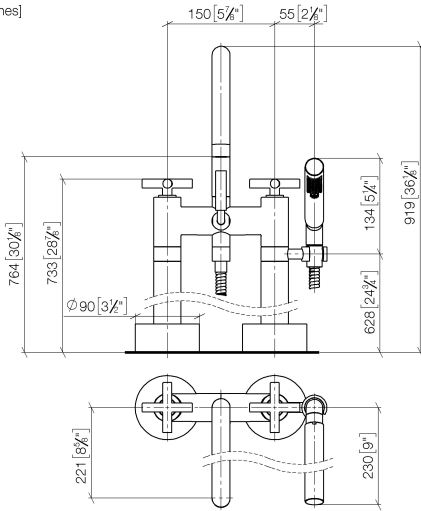

# TARA Two-hole bath mixer for free-standing assembly with hand shower set - Brushed Dark Platinum

TARA

25 943 892

- 220mm projection
  - pivotable spout 180°
  - Hand shower: COMPACT RAIN, max. flow rate 6.8 l/min (at 3 bar)
  - spout: circular, air-enriched flow
  - hand shower with anti-scale system
  - rotary diverter for bath/shower
  - total height 920 mm
  - stand pipes height 628 mm
  - height up to aerator 765 mm
  - slide-on rosettes Ø 90 mm
  - gauge 150 mm
  - metal shower hose 1250mm with integrated anti-twist protection
  - pivotable shower holder on the right foot
  - max. flow 22 l/min at 3 bar flow pressure
  - WRAS 2212005
- Intrinsic protection against back flow.**

## Required miscellaneous

- Concealed floor mounting -** 35 944 970 90
- max. recess depth 160 mm
  - min. recess depth 80 mm

**TARA Two-hole bath mixer for free-standing assembly with hand shower set -  
Brushed Dark Platinum**

TARA

25 943 892  
mm [inches]

**Flow rate chart**

**Codes & Standards**

ASME A112.18.1

cUPC

DIN 4109

EN 1717

ISO 3822

Scottish Water  
Byelaws

UK Water Supply  
Regulations

Ü-Zeichen

TARA Two-hole bath mixer for free-standing assembly with hand shower set -  
Brushed Dark Platinum

---

TARA

25 943 892