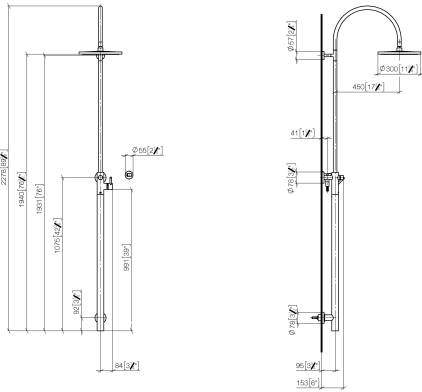

**Shower system with single-lever shower mixer without hand shower
FlowReduce - Chrome**

TARA

26 025 661

Fits: TARA, VAIA, META

- shower with fixed riser projection 450mm
- pivotable 180°
- Rain shower: PURE RAIN, max. flow rate 9 l/min (at 3 bar)
- Function from: 7 l/min
- rain shower Ø 300 mm
- rain shower with anti-scale system
- rosette for shower holder Ø 55mm
- slide-on rosettes Ø 55 mm
- 1500 mm metal shower hose
- height of fittings up to top edge of elbow 2280mm
- height of fittings up to rain shower (bottom edge) 1940mm
- automatic diverter for fixed-riser shower/hand shower
- Pipe diameter 20 mm
- quick clearing
- This product can help a building meet the requirements of Green Building Rating Systems, e.g. LEED®, BREEAM®, DGNB

This article does not include a hand shower!

Water carrying concealed rough parts on lower wall fixing.

Recommended spacing from bottom edge of shower stem to floor 92 mm.

Intrinsic protection against back flow.

26 025 661

mm (inch)

Flow rate chart

Codes & Standards

DIN 4109

EN 1717

ISO 3822

Ü-Zeichen

Shower system with single-lever shower mixer without hand shower
FlowReduce - Chrome

TARA

26 025 661

Spare parts list

Product version from 4/1/2024

No.	Item Number	Name	Quantity used	Delivery time
	90 12 05 091 20-00	shower	74	10