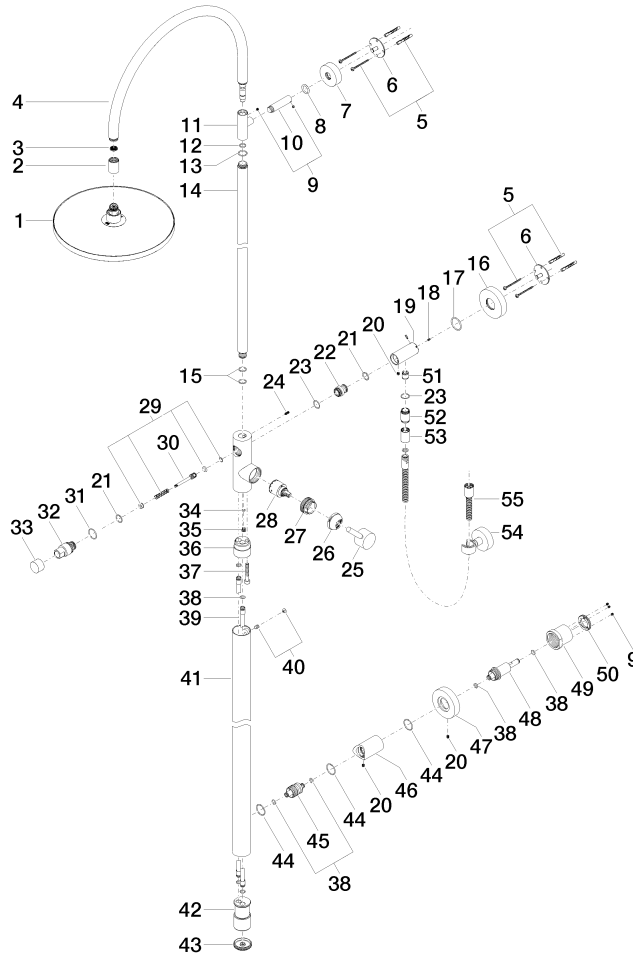

**Shower system with single-lever shower mixer without hand shower
FlowReduce - Chrome**

TARA

26 025 661

Fits: TARA, VAIA, META

- shower with fixed riser projection 450mm
- pivotable 180°
- Rain shower: PURE RAIN, max. flow rate 9 l/min (at 3 bar)
- Function from: 7 l/min
- rain shower Ø 300 mm
- rain shower with anti-scale system
- rosette for shower holder Ø 55mm
- slide-on rosettes Ø 55 mm
- 1500 mm metal shower hose
- height of fittings up to top edge of elbow 2280mm
- height of fittings up to rain shower (bottom edge) 1940mm
- automatic diverter for fixed-riser shower/hand shower
- Pipe diameter 20 mm
- quick clearing
- This product can help a building meet the requirements of Green Building Rating Systems, e.g. LEED®, BREEAM®, DGNB

This article does not include a hand shower!

Water carrying concealed rough parts on lower wall fixing.

Recommended spacing from bottom edge of shower stem to floor 92 mm.

Intrinsic protection against back flow.

26 025 661

mm (inch)

Flow rate chart

Codes & Standards

DIN 4109

EN 1717

ISO 3822

Ü-Zeichen

Shower system with single-lever shower mixer without hand shower
FlowReduce - Chrome

TARA

26 025 661

Spare parts list

Product version from 4/1/2024

No.	Item Number	Name	Quantity used	Delivery time
	90 12 05 091 20-00	shower	74	10