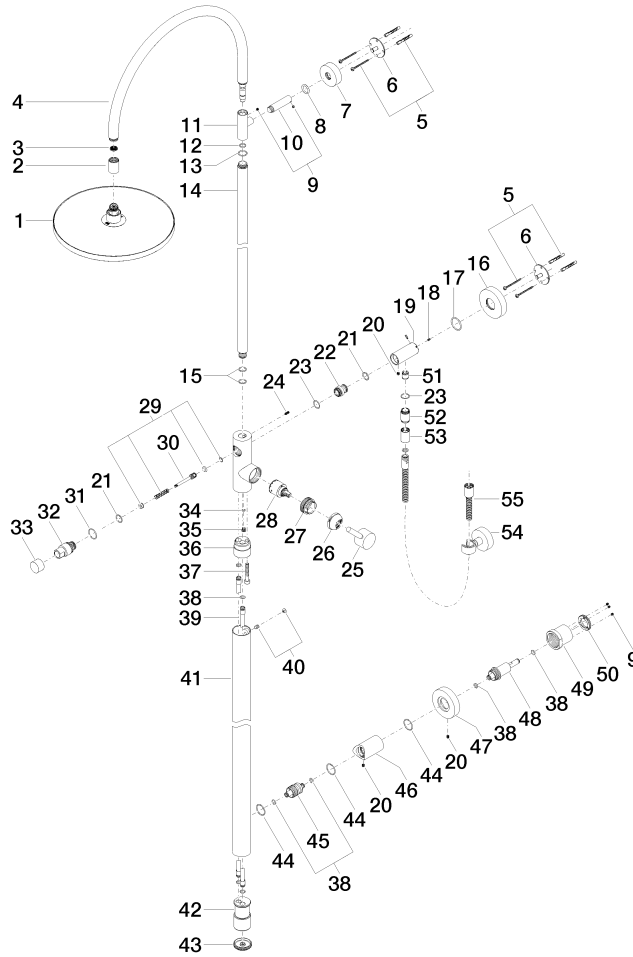

**Shower system with single-lever shower mixer without hand shower  
FlowReduce - Brushed Platinum**

TARA

26 025 661

Fits: TARA, VAIA, META

- shower with fixed riser projection 450mm
- pivotable 180°
- Rain shower: PURE RAIN, max. flow rate 9 l/min (at 3 bar)
- Function from: 7 l/min
- rain shower Ø 300 mm
- rain shower with anti-scale system
- rosette for shower holder Ø 55mm
- slide-on rosettes Ø 55 mm
- 1500 mm metal shower hose
- height of fittings up to top edge of elbow 2280mm
- height of fittings up to rain shower (bottom edge) 1940mm
- automatic diverter for fixed-riser shower/hand shower
- Pipe diameter 20 mm
- quick clearing
- This product can help a building meet the requirements of Green Building Rating Systems, e.g. LEED®, BREEAM®, DGNB

This article does not include a hand shower!

Water carrying concealed rough parts on lower wall fixing.

Recommended spacing from bottom edge of shower stem to floor 92 mm.

Intrinsic protection against back flow.

**Shower system with single-lever shower mixer without hand shower  
FlowReduce - Brushed Platinum**

TARA

26 025 661

mm (inch)

**Flow rate chart**

**Codes & Standards**

DIN 4109

EN 1717

Belgaqua\_24-004-2 LGA\_29

**Shower system with single-lever shower mixer without hand shower  
FlowReduce - Brushed Platinum**

TARA

26 025 661

**Product version from 4/1/2024**

Parts for other finishes can be found here: Chrome