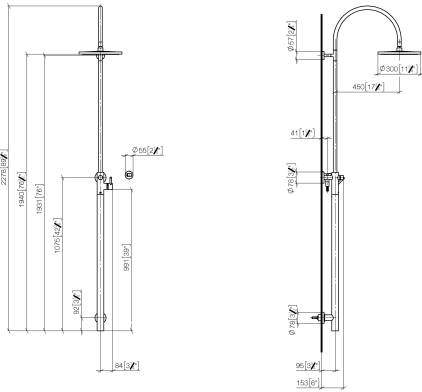

**Shower system with single-lever shower mixer without hand shower  
FlowReduce - Brushed Platinum**

TARA

26 025 661

Fits: TARA, VAIA, META

- shower with fixed riser projection 450mm
- pivotable 180°
- Rain shower: PURE RAIN, max. flow rate 9 l/min (at 3 bar)
- Function from: 7 l/min
- rain shower Ø 300 mm
- rain shower with anti-scale system
- rosette for shower holder Ø 55mm
- slide-on rosettes Ø 55 mm
- 1500 mm metal shower hose
- height of fittings up to top edge of elbow 2280mm
- height of fittings up to rain shower (bottom edge) 1940mm
- automatic diverter for fixed-riser shower/hand shower
- Pipe diameter 20 mm
- quick clearing
- This product can help a building meet the requirements of Green Building Rating Systems, e.g. LEED®, BREEAM®, DGNB

This article does not include a hand shower!

Water carrying concealed rough parts on lower wall fixing.

Recommended spacing from bottom edge of shower stem to floor 92 mm.

Intrinsic protection against back flow.

**Shower system with single-lever shower mixer without hand shower  
FlowReduce - Brushed Platinum**

TARA

26 025 661

mm (inch)

**Flow rate chart**

**Codes & Standards**

DIN 4109

EN 1717