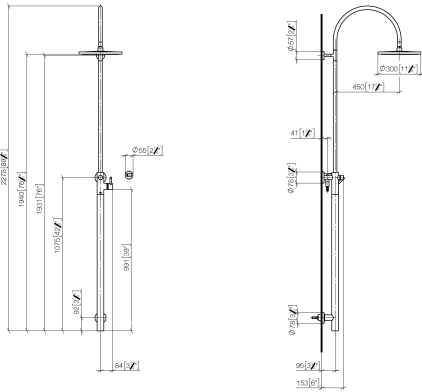

**Shower system with single-lever shower mixer without hand shower
FlowReduce - Dark Chrome**

TARA

26 025 661

Fits: TARA, VAIA, META

- shower with fixed riser projection 450mm
- pivotable 180°
- Rain shower: PURE RAIN, max. flow rate 9 l/min (at 3 bar)
- Function from: 7 l/min
- rain shower Ø 300 mm
- rain shower with anti-scale system
- rosette for shower holder Ø 55mm
- slide-on rosettes Ø 55 mm
- 1500 mm metal shower hose
- height of fittings up to top edge of elbow 2280mm
- height of fittings up to rain shower (bottom edge) 1940mm
- automatic diverter for fixed-riser shower/hand shower
- Pipe diameter 20 mm
- quick clearing
- This product can help a building meet the requirements of Green Building Rating Systems, e.g. LEED®, BREEAM®, DGNB

This article does not include a hand shower!

Water carrying concealed rough parts on lower wall fixing.

Recommended spacing from bottom edge of shower stem to floor 92 mm.

Intrinsic protection against back flow.

Shower system with single-lever shower mixer without hand shower
FlowReduce - Dark Chrome

TARA

26 025 661

mm (inch)

Flow rate chart

Codes & Standards

DIN 4109

EN 1717

Product version from 4/1/2024

No.	Item Number	Name	Quantity used	Delivery time
	90 12 05 091 20-19	shower	74	20