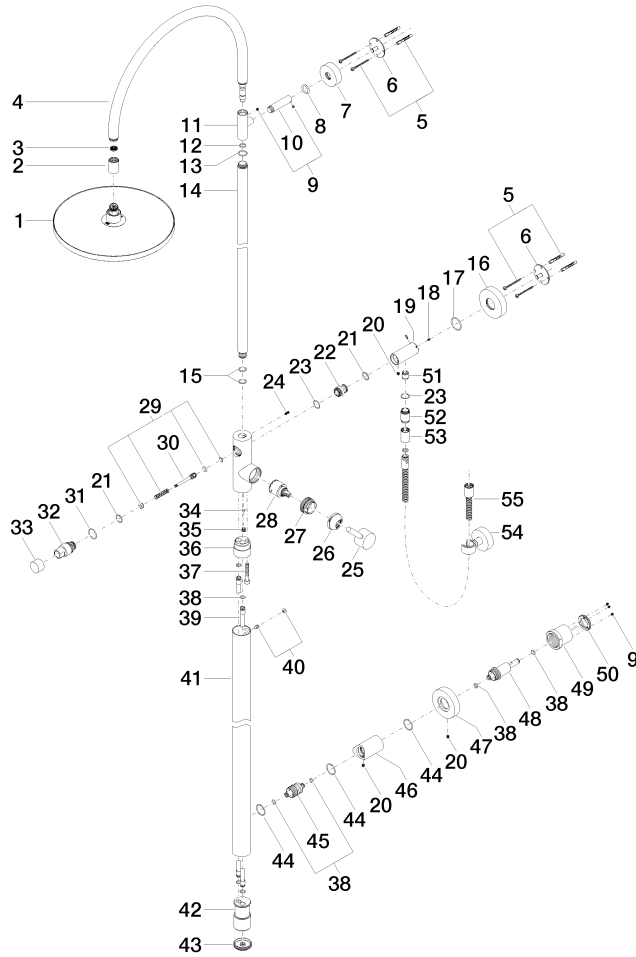

Shower system with single-lever shower mixer without hand shower
FlowReduce - Dark Chrome

TARA

26 025 661

Product version from 4/1/2024

Parts for other finishes can be found here: Chrome