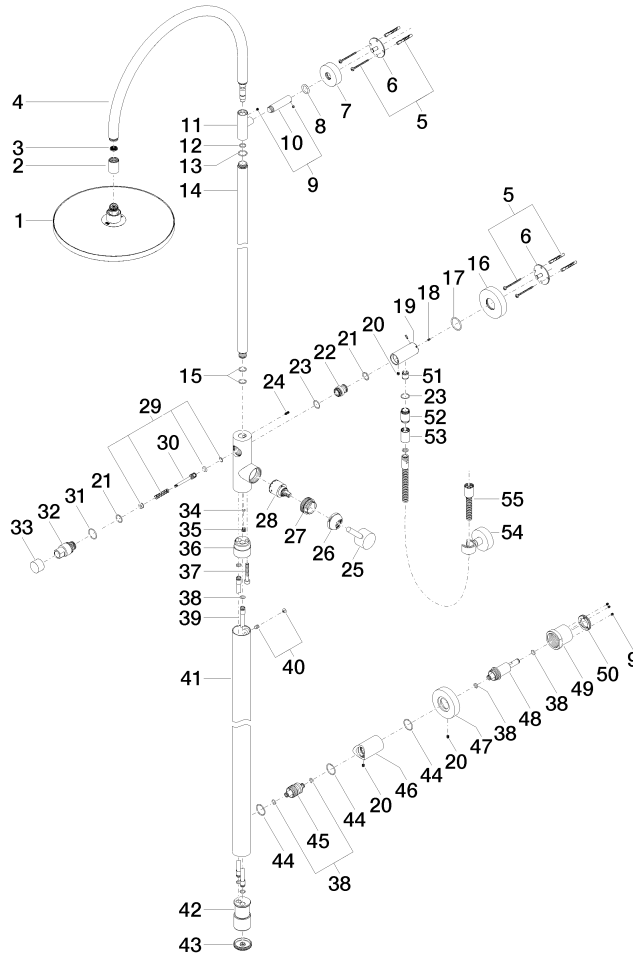

**Shower system with single-lever shower mixer without hand shower
FlowReduce - Brushed Durabronz (23kt Gold)**

TARA

26 025 661

Fits: TARA, VAIA, META

- shower with fixed riser projection 450mm
- pivotable 180°
- Rain shower: PURE RAIN, max. flow rate 9 l/min (at 3 bar)
- Function from: 7 l/min
- rain shower Ø 300 mm
- rain shower with anti-scale system
- rosette for shower holder Ø 55mm
- slide-on rosettes Ø 55 mm
- 1500 mm metal shower hose
- height of fittings up to top edge of elbow 2280mm
- height of fittings up to rain shower (bottom edge) 1940mm
- automatic diverter for fixed-riser shower/hand shower
- Pipe diameter 20 mm
- quick clearing
- This product can help a building meet the requirements of Green Building Rating Systems, e.g. LEED®, BREEAM®, DGNB

This article does not include a hand shower!

Water carrying concealed rough parts on lower wall fixing.

Recommended spacing from bottom edge of shower stem to floor 92 mm.

Intrinsic protection against back flow.

TARA

26 025 661

Product version from 4/1/2024

Parts for other finishes can be found here: [Chrome](#)

Shower system with single-lever shower mixer without hand shower
FlowReduce - Brushed Durabronz (23kt Gold)

TARA

26 025 661

Spare parts list

Product version from 4/1/2024

No.	Item Number	Name	Quantity used	Delivery time
	90 12 05 091 20-28	shower	74	20