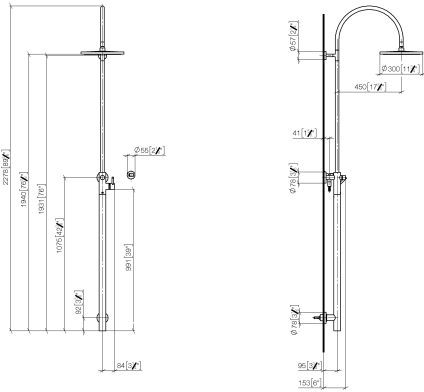

**Shower system with single-lever shower mixer without hand shower
FlowReduce - Matte Black**

TARA

26 025 661

Fits: TARA, VAIA, META

- shower with fixed riser projection 450mm
- pivotable 180°
- Rain shower: PURE RAIN, max. flow rate 9 l/min (at 3 bar)
- Function from: 7 l/min
- rain shower Ø 300 mm
- rain shower with anti-scale system
- rosette for shower holder Ø 55mm
- slide-on rosettes Ø 55 mm
- 1500 mm metal shower hose
- height of fittings up to top edge of elbow 2280mm
- height of fittings up to rain shower (bottom edge) 1940mm
- automatic diverter for fixed-riser shower/hand shower
- Pipe diameter 20 mm
- quick clearing
- This product can help a building meet the requirements of Green Building Rating Systems, e.g. LEED®, BREEAM®, DGNB

This article does not include a hand shower!

Water carrying concealed rough parts on lower wall fixing.

Recommended spacing from bottom edge of shower stem to floor 92 mm.

Intrinsic protection against back flow.

Shower system with single-lever shower mixer without hand shower FlowReduce - Matte Black

TARA

26 025 661

mm (inch)

Flow rate chart

Codes & Standards

DIN 4109

EN 1717