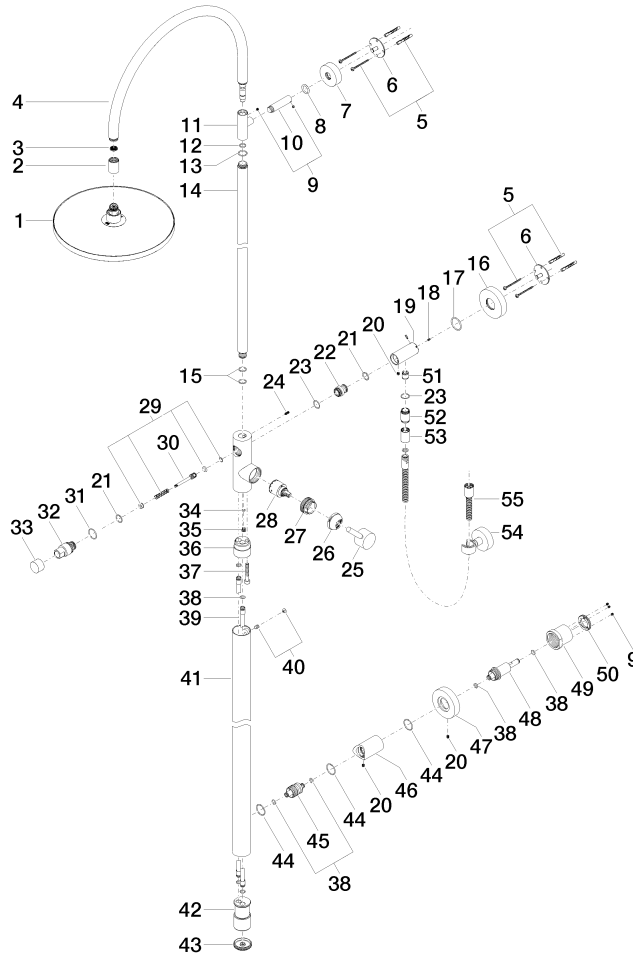

26 025 661

Product version from 4/1/2024

Parts for other finishes can be found here: Chrome