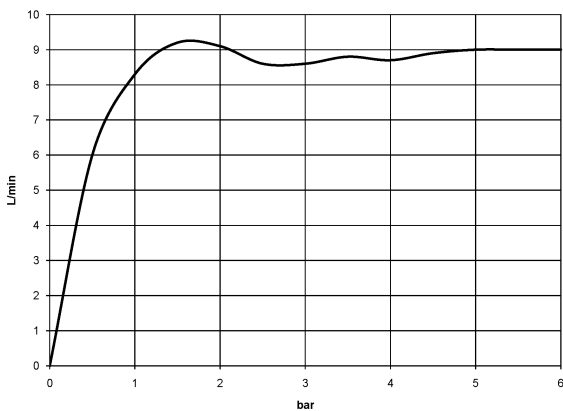

**Shower system with single-lever shower mixer without hand shower
FlowReduce - Matte Black**

TARA

26 025 661

Fits: TARA, VAIA, META

- shower with fixed riser projection 450mm
- pivotable 180°
- Rain shower: PURE RAIN, max. flow rate 9 l/min (at 3 bar)
- Function from: 7 l/min
- rain shower Ø 300 mm
- rain shower with anti-scale system
- rosette for shower holder Ø 55mm
- slide-on rosettes Ø 55 mm
- 1500 mm metal shower hose
- height of fittings up to top edge of elbow 2280mm
- height of fittings up to rain shower (bottom edge) 1940mm
- automatic diverter for fixed-riser shower/hand shower
- Pipe diameter 20 mm
- quick clearing
- This product can help a building meet the requirements of Green Building Rating Systems, e.g. LEED®, BREEAM®, DGNB

Shower system with single-lever shower mixer without hand shower FlowReduce - Matte Black

TARA

26 025 661

mm (inch)

Flow rate chart

Codes & Standards

DIN 4109

EN 1717