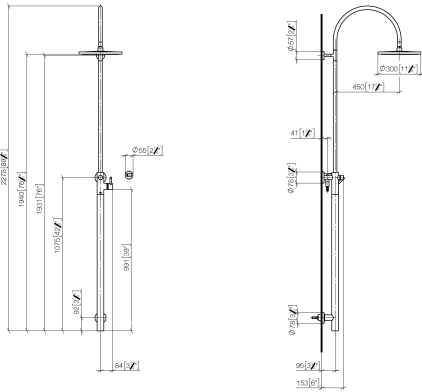

**Shower system with single-lever shower mixer without hand shower  
FlowReduce - Brushed Champagne (22kt Gold)**

TARA

26 025 661

Fits: TARA, VAIA, META

- shower with fixed riser projection 450mm
- pivotable 180°
- Rain shower: PURE RAIN, max. flow rate 9 l/min (at 3 bar)
- Function from: 7 l/min
- rain shower Ø 300 mm
- rain shower with anti-scale system
- rosette for shower holder Ø 55mm
- slide-on rosettes Ø 55 mm
- 1500 mm metal shower hose
- height of fittings up to top edge of elbow 2280mm
- height of fittings up to rain shower (bottom edge) 1940mm
- automatic diverter for fixed-riser shower/hand shower
- Pipe diameter 20 mm
- quick clearing
- This product can help a building meet the requirements of Green Building Rating Systems, e.g. LEED®, BREEAM®, DGNB

This article does not include a hand shower!

Water carrying concealed rough parts on lower wall fixing.

Recommended spacing from bottom edge of shower stem to floor 92 mm.

Intrinsic protection against back flow.

**Shower system with single-lever shower mixer without hand shower  
FlowReduce - Brushed Champagne (22kt Gold)**

TARA

26 025 661

mm (inch)

**Flow rate chart**

**Codes & Standards**

DIN 4109

EN 1717