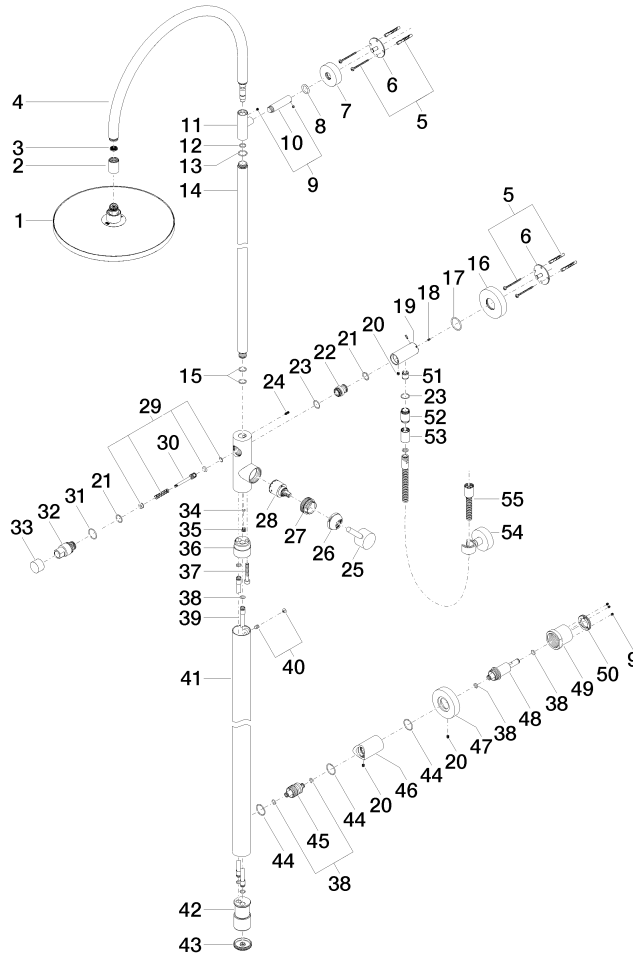

**Shower system with single-lever shower mixer without hand shower  
FlowReduce - Brushed Champagne (22kt Gold)**

TARA

26 025 661

Fits: TARA, VAIA, META

- shower with fixed riser projection 450mm
- pivotable 180°
- Rain shower: PURE RAIN, max. flow rate 9 l/min (at 3 bar)
- Function from: 7 l/min
- rain shower Ø 300 mm
- rain shower with anti-scale system
- rosette for shower holder Ø 55mm
- slide-on rosettes Ø 55 mm
- 1500 mm metal shower hose
- height of fittings up to top edge of elbow 2280mm
- height of fittings up to rain shower (bottom edge) 1940mm
- automatic diverter for fixed-riser shower/hand shower
- Pipe diameter 20 mm
- quick clearing
- This product can help a building meet the requirements of Green Building Rating Systems, e.g. LEED®, BREEAM®, DGNB

This article does not include a hand shower!

Water carrying concealed rough parts on lower wall fixing.

Recommended spacing from bottom edge of shower stem to floor 92 mm.

Intrinsic protection against back flow.

**Shower system with single-lever shower mixer without hand shower  
FlowReduce - Brushed Champagne (22kt Gold)**

TARA

26 025 661

mm (inch)

**Flow rate chart**

**Codes & Standards**

DIN 4109

EN 1717

Shower system with single-lever shower mixer without hand shower  
FlowReduce - Brushed Champagne (22kt Gold)

---

TARA

26 025 661

**Spare parts list**

**Product version from 4/1/2024**

No.	Item Number	Name	Quantity used	Delivery time
	90 12 05 091 20-46	shower	74	30