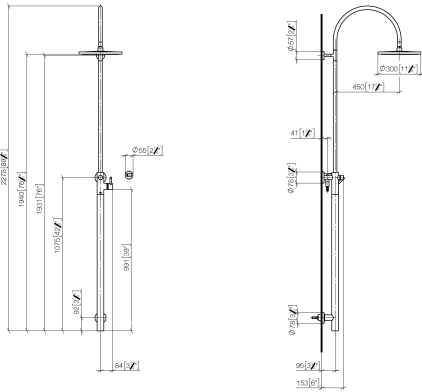

**Shower system with single-lever shower mixer without hand shower  
FlowReduce - Champagne (22kt Gold)**

TARA

26 025 661

Fits: TARA, VAIA, META

- shower with fixed riser projection 450mm
- pivotable 180°
- Rain shower: PURE RAIN, max. flow rate 9 l/min (at 3 bar)
- Function from: 7 l/min
- rain shower Ø 300 mm
- rain shower with anti-scale system
- rosette for shower holder Ø 55mm
- slide-on rosettes Ø 55 mm
- 1500 mm metal shower hose
- height of fittings up to top edge of elbow 2280mm
- height of fittings up to rain shower (bottom edge) 1940mm
- automatic diverter for fixed-riser shower/hand shower
- Pipe diameter 20 mm
- quick clearing
- This product can help a building meet the requirements of Green Building Rating Systems, e.g. LEED®, BREEAM®, DGNB

This article does not include a hand shower!

Water carrying concealed rough parts on lower wall fixing.

Recommended spacing from bottom edge of shower stem to floor 92 mm.

Intrinsic protection against back flow.

**Shower system with single-lever shower mixer without hand shower  
FlowReduce - Champagne (22kt Gold)**

TARA

26 025 661

mm (inch)

**Flow rate chart**

**Codes & Standards**

DIN 4109

EN 1717