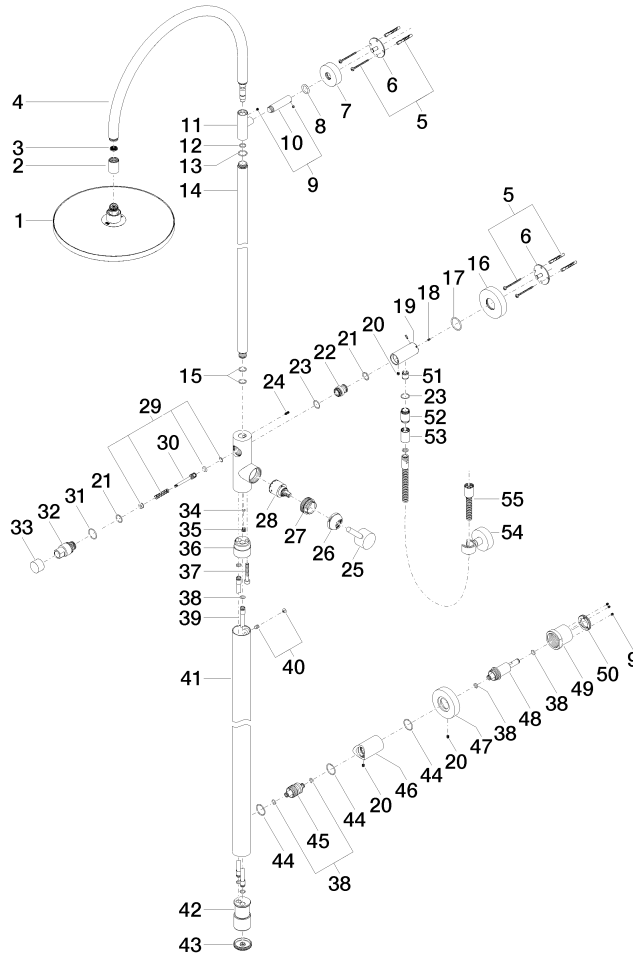

**Shower system with single-lever shower mixer without hand shower  
FlowReduce - Champagne (22kt Gold)**

TARA

26 025 661

Fits: TARA, VAIA, META

- shower with fixed riser projection 450mm
- pivotable 180°
- Rain shower: PURE RAIN, max. flow rate 9 l/min (at 3 bar)
- Function from: 7 l/min
- rain shower Ø 300 mm
- rain shower with anti-scale system
- rosette for shower holder Ø 55mm
- slide-on rosettes Ø 55 mm
- 1500 mm metal shower hose
- height of fittings up to top edge of elbow 2280mm
- height of fittings up to rain shower (bottom edge) 1940mm
- automatic diverter for fixed-riser shower/hand shower
- Pipe diameter 20 mm
- quick clearing
- This product can help a building meet the requirements of Green Building Rating Systems, e.g. LEED®, BREEAM®, DGNB

This article does not include a hand shower!

Water carrying concealed rough parts on lower wall fixing.

Recommended spacing from bottom edge of shower stem to floor 92 mm.

Intrinsic protection against back flow.

**Shower system with single-lever shower mixer without hand shower  
FlowReduce - Champagne (22kt Gold)**

TARA

26 025 661

mm (inch)

**Flow rate chart**

**Codes & Standards**

DIN 4109

EN 1717

Shower system with single-lever shower mixer without hand shower  
FlowReduce - Champagne (22kt Gold)

---

TARA

26 025 661

**Spare parts list**

**Product version from 4/1/2024**

| No. | Item Number        | Name   | Quantity used | Delivery time |
|-----|--------------------|--------|---------------|---------------|
|     | 90 12 05 091 20-47 | shower | 74            | 30            |