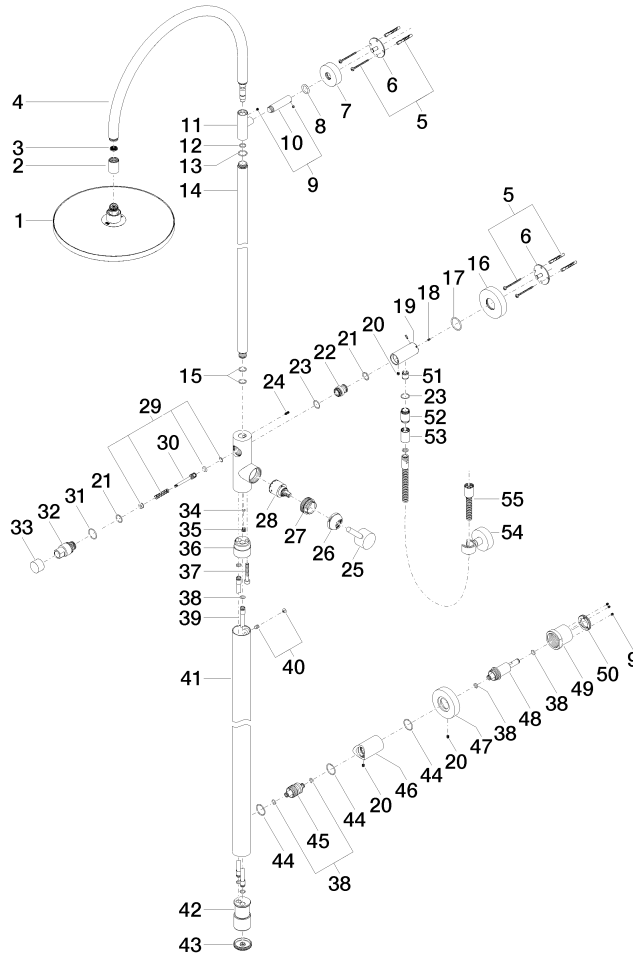

**Shower system with single-lever shower mixer without hand shower
FlowReduce - Brushed Chrome**

TARA

26 025 661

Product version from 4/1/2024

Parts for other finishes can be found here: [Chrome](#)