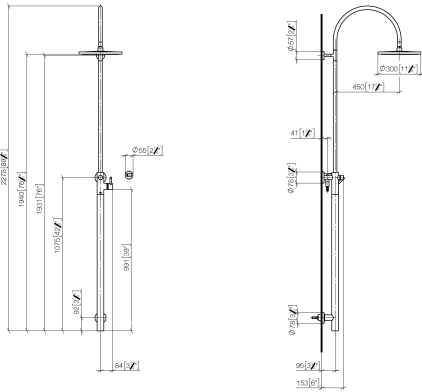

**Shower system with single-lever shower mixer without hand shower
FlowReduce - Brushed Chrome**

TARA

26 025 661

Fits: TARA, VAIA, META

- shower with fixed riser projection 450mm
- pivotable 180°
- Rain shower: PURE RAIN, max. flow rate 9 l/min (at 3 bar)
- Function from: 7 l/min
- rain shower Ø 300 mm
- rain shower with anti-scale system
- rosette for shower holder Ø 55mm
- slide-on rosettes Ø 55 mm
- 1500 mm metal shower hose
- height of fittings up to top edge of elbow 2280mm
- height of fittings up to rain shower (bottom edge) 1940mm
- automatic diverter for fixed-riser shower/hand shower
- Pipe diameter 20 mm
- quick clearing
- This product can help a building meet the requirements of Green Building Rating Systems, e.g. LEED®, BREEAM®, DGNB

This article does not include a hand shower!

Water carrying concealed rough parts on lower wall fixing.

Recommended spacing from bottom edge of shower stem to floor 92 mm.

Intrinsic protection against back flow.

26 025 661

mm (inch)

Flow rate chart

Codes & Standards

DIN 4109

EN 1717

ISO 3822

Ü-Zeichen

Spare parts list

Product version from 4/1/2024

No.	Item Number	Name	Quantity used	Delivery time
	90 12 05 091 20-93	shower	74	20