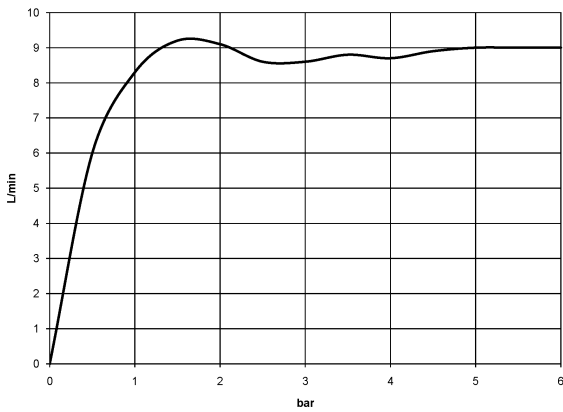

Flow rate chart

Codes & Standards

DIN 4109

EN 1717

ISO 3822

Ü-Zeichen