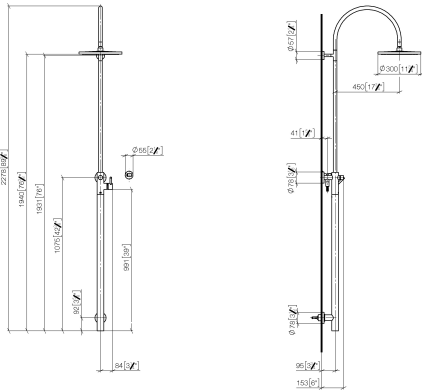

**Shower system with single-lever shower mixer without hand shower
FlowReduce - Brushed Dark Platinum**

TARA

26 025 661

Fits: TARA, VAIA, META

- shower with fixed riser projection 450mm
- pivotable 180°
- Rain shower: PURE RAIN, max. flow rate 9 l/min (at 3 bar)
- Function from: 7 l/min
- rain shower Ø 300 mm
- rain shower with anti-scale system
- rosette for shower holder Ø 55mm
- slide-on rosettes Ø 55 mm
- 1500 mm metal shower hose
- height of fittings up to top edge of elbow 2280mm
- height of fittings up to rain shower (bottom edge) 1940mm
- automatic diverter for fixed-riser shower/hand shower
- Pipe diameter 20 mm
- quick clearing
- This product can help a building meet the requirements of Green Building Rating Systems, e.g. LEED®, BREEAM®, DGNB

This article does not include a hand shower!

Water carrying concealed rough parts on lower wall fixing.

Recommended spacing from bottom edge of shower stem to floor 92 mm.

Intrinsic protection against back flow.

26 025 661

mm (inch)

Flow rate chart

Codes & Standards

DIN 4109

EN 1717

ISO 3822

Ü-Zeichen