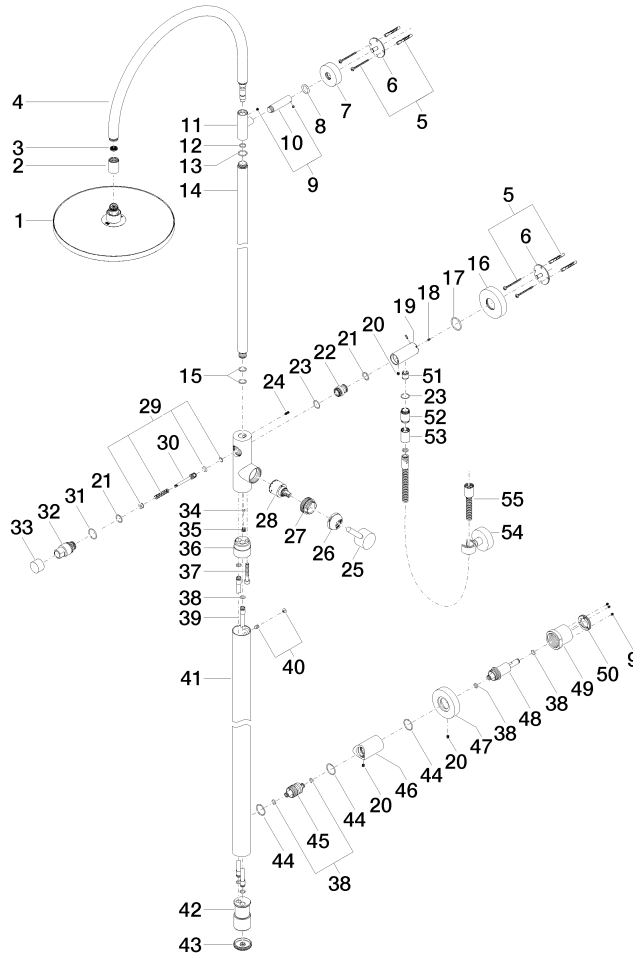

**Shower system with single-lever shower mixer without hand shower
FlowReduce - Brushed Dark Platinum**

TARA

26 025 661

Product version from 4/1/2024

Parts for other finishes can be found here: Chrome