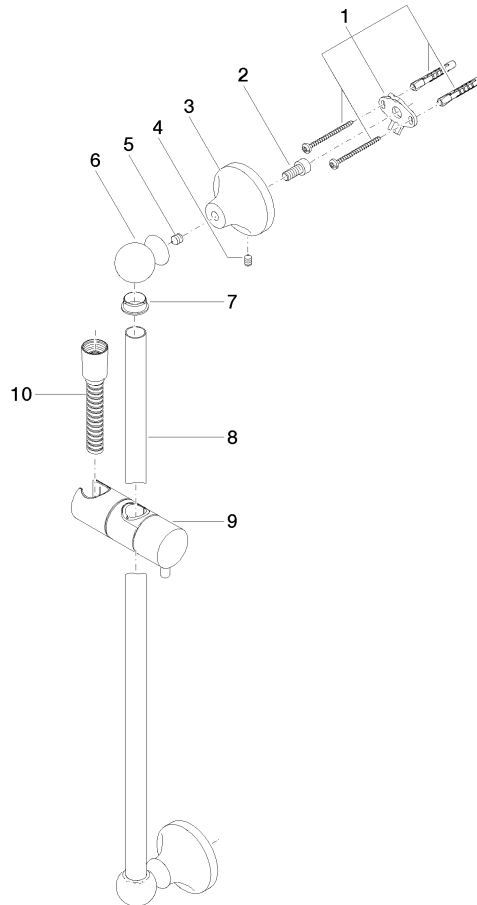

26 413 360

- slide bar
- Pipe diameter 18 mm
- rosette Ø 60 mm
- gauge 850 mm
- metal shower hose 1750mm with integrated anti-twist protection
- shower hose connector 1/2"
- WRAS 2009048

This article does not include a hand shower!

- MADISON Hand shower FlowReduce - Brushed Platinum** 28 002 978-06 0010
- spray head Ø 95mm
  - Hand shower see page {PAGE}
  - Three settings: COMPACT RAIN, COMPACT SOFT FLOW, COMPACT AQUAPRESSURE FLOW, max. flow rate l/min (at 3 bar)

**Required miscellaneous**

- MADISON Hand shower - Brushed Platinum** 28 002 978-06
- spray head Ø 95mm
  - Hand shower see page {PAGE}
  - Three settings: COMPACT RAIN, COMPACT SOFT FLOW, COMPACT AQUAPRESSURE FLOW, max. flow rate l/min (at 3 bar)

### Spare parts list

No.	Item Number	Name	Quantity used	Delivery time
1	90 17 20 708 00 90	fixing set	2	2
2	09 30 30 048 90	screw	2	2
3	09 17 20 016-06	holder	2	10
4	09 31 11 144 90	pin	2	2
5	09 31 11 002 90	pin	2	2
6	09 21 40 020-06	connection	2	60
7	09 18 40 009 90	sleeve	2	2
8	08 28 22 596-06	pipe	1	60
9	12 580 970-06	Slide unit - Brushed Platinum	1	10
10	28 204 970-06	Metal shower hose 1/2" x 1/2" x 1750 mm - Brushed Platinum	1	2