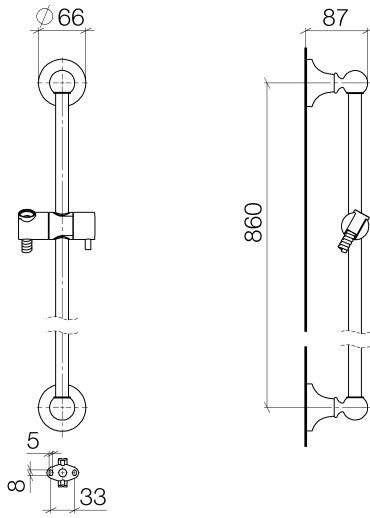

26 413 360

Certificates

WRAS_2009048. IAPMO_4976 (4).