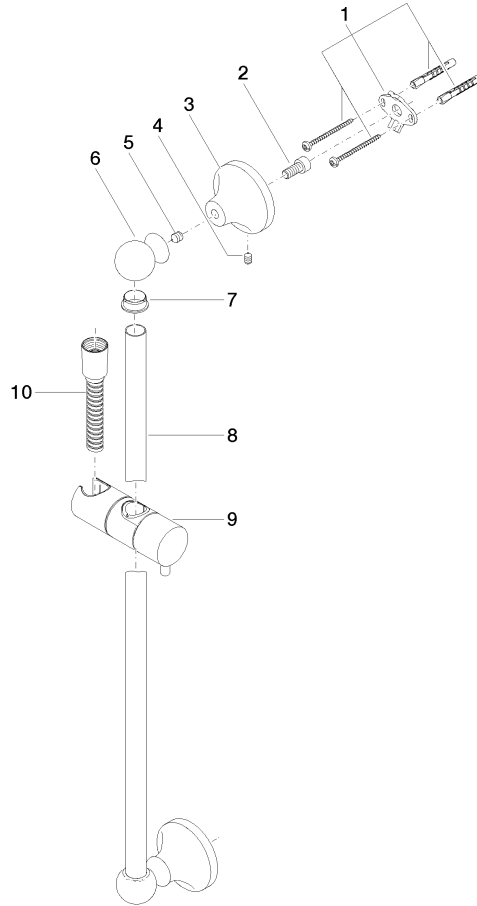

26 413 360

- slide bar
- Pipe diameter 18 mm
- rosette Ø 60 mm
- gauge 850 mm
- metal shower hose 1750mm with integrated anti-twist protection
- shower hose connector 1/2"
- WRAS 2009048

This article does not include a hand shower!

- Concealed wall elbow -** 35 085 970 90
- max. recess depth 163 mm
 - min. recess depth 90 mm

Recommended miscellaneous

- MADISON Wall elbow - Platinum** 28 450 410-08

Required miscellaneous

- MADISON Hand shower FlowReduce - Platinum** 28 002 978-08 0010
- spray head Ø 95mm
 - Hand shower see page {PAGE}
 - Three settings: COMPACT RAIN, COMPACT SOFT FLOW, COMPACT AQUAPRESSURE FLOW, max. flow rate l/min (at 3 bar)

Required miscellaneous

- MADISON Hand shower - Platinum** 28 002 978-08
- spray head Ø 95mm
 - Hand shower see page {PAGE}
 - Three settings: COMPACT RAIN, COMPACT SOFT FLOW, COMPACT AQUAPRESSURE FLOW, max. flow rate l/min (at 3 bar)

Required miscellaneous

- MADISON Metal hand shower with porcelain insert (white) FlowReduce - Platinum** 28 002 970-08 0010

26 413 360

Certificates

WRAS_2009048. IAPMO_4976 (4).

26 413 360

Spare parts list

No.	Item Number	Name	Quantity used	Delivery time
1	90 17 20 708 00 90	fixing set	2	2
2	09 30 30 048 90	screw	2	2
3	09 17 20 016-08	holder	2	40
4	09 31 11 144 90	pin	2	2
5	09 31 11 002 90	pin	2	2
6	09 21 40 020-08	connection	2	60
7	09 18 40 009 90	sleeve	2	2
8	08 28 22 596-08	pipe	1	40
9	12 580 970-08	Slide unit - Platinum	1	40
10	28 204 970-08	Metal shower hose 1/2" x 1/2" x 1750 mm - Platinum	1	40