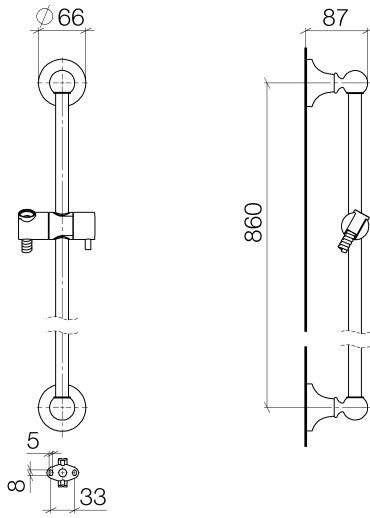

26 413 360

- slide bar
- Pipe diameter 18 mm
- rosette Ø 60 mm
- gauge 850 mm
- metal shower hose 1750mm with integrated anti-twist protection
- shower hose connector 1/2"
- WRAS 2009048

This article does not include a hand shower!

- Concealed wall elbow -** 35 085 970 90
- max. recess depth 163 mm
 - min. recess depth 90 mm

Recommended miscellaneous

- MADISON Wall elbow - Platinum** 28 450 410-08

Required miscellaneous

- MADISON Hand shower FlowReduce - Platinum** 28 002 978-08 0010
- spray head Ø 95mm
 - Hand shower see page {PAGE}
 - Three settings: COMPACT RAIN, COMPACT SOFT FLOW, COMPACT AQUAPRESSURE FLOW, max. flow rate l/min (at 3 bar)

Required miscellaneous

- MADISON Hand shower - Platinum** 28 002 978-08
- spray head Ø 95mm
 - Hand shower see page {PAGE}
 - Three settings: COMPACT RAIN, COMPACT SOFT FLOW, COMPACT AQUAPRESSURE FLOW, max. flow rate l/min (at 3 bar)

Required miscellaneous

- MADISON Metal hand shower with porcelain insert (white) FlowReduce - Platinum** 28 002 970-08 0010

26 413 360

Certificates

WRAS_2009048. IAPMO_4976 (4).

26 413 360

Spare parts list

No.	Item Number	Name	Quantity used	Delivery time
1	90 17 20 708 00 90	fixing set	2	2
2	09 30 30 048 90	screw	2	2
3	09 17 20 016-08	holder	2	40
4	09 31 11 144 90	pin	2	2
5	09 31 11 002 90	pin	2	2
6	09 21 40 020-08	connection	2	60
7	09 18 40 009 90	sleeve	2	2
8	08 28 22 596-08	pipe	1	40
9	12 580 970-08	Slide unit - Platinum	1	40
10	28 204 970-08	Metal shower hose 1/2" x 1/2" x 1750 mm - Platinum	1	40