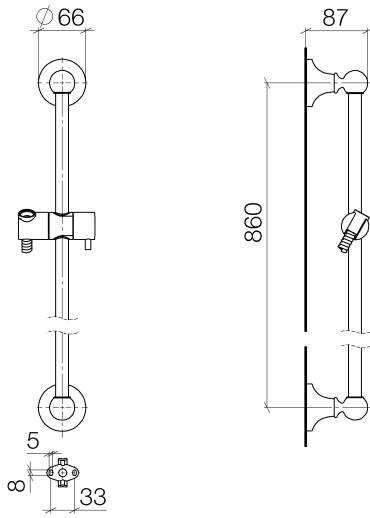

26 413 360

Certificates

WRAS_2009048. IAPMO_4976 (2).