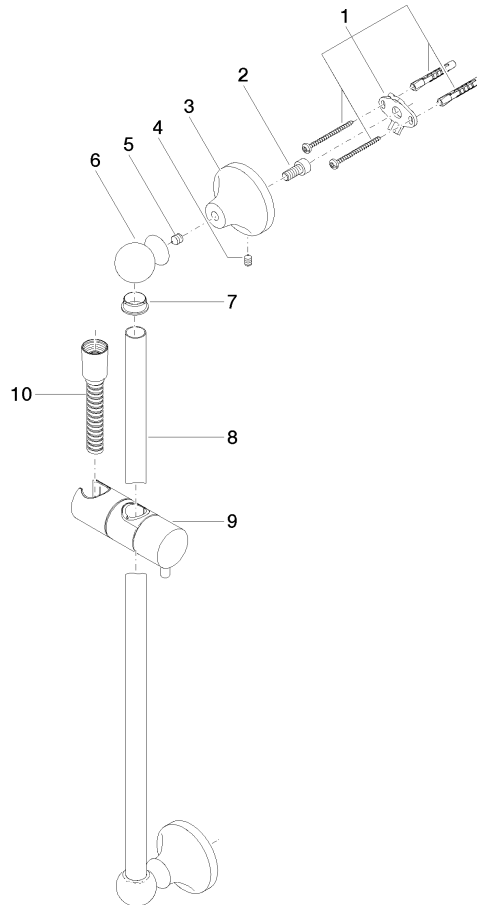

26 413 360

- slide bar
- Pipe diameter 18 mm
- rosette Ø 60 mm
- gauge 850 mm
- metal shower hose 1750mm with integrated anti-twist protection
- shower hose connector 1/2"
- WRAS 2009048

This article does not include a hand shower!

Required miscellaneous

	MADISON Hand shower FlowReduce - Durabron (23kt Gold) •spray head Ø 95mm •Hand shower see page {PAGE} •Three settings: COMPACT RAIN, COMPACT SOFT FLOW, COMPACT AQUAPRESSURE FLOW, max. flow rate l/min (at 3 bar)	28 002 978-09 0010
--	--	--------------------

Required miscellaneous

	MADISON Hand shower - Durabron (23kt Gold) •spray head Ø 95mm •Hand shower see page {PAGE} •Three settings: COMPACT RAIN, COMPACT SOFT FLOW, COMPACT AQUAPRESSURE FLOW, max. flow rate l/min (at 3 bar)	28 002 978-09
--	---	---------------

26 413 360

Spare parts list

No.	Item Number	Name	Quantity used	Delivery time
1	90 17 20 708 00 90	fixing set	2	2
2	09 30 30 048 90	screw	2	2
3	09 17 20 016-09	holder	2	40
4	09 31 11 144 90	pin	2	2
5	09 31 11 002 90	pin	2	2
6	09 21 40 020-09	connection	2	60
7	09 18 40 009 90	sleeve	2	2
8	08 28 22 596-09	pipe	1	60
9	12 580 970-09	slider	1	40
10	28 204 970-09	Metal shower hose 1/2" x 1/2" x 1750 mm - Durabronss (23kt Gold)	1	40