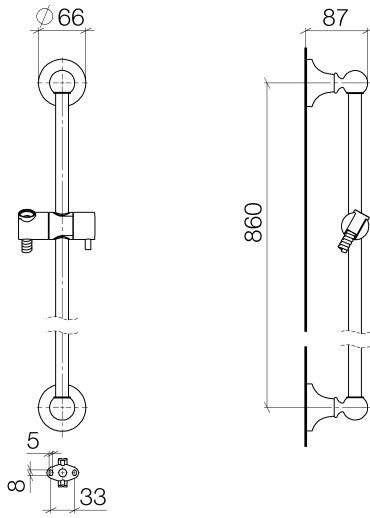

26 413 360

- slide bar
- Pipe diameter 18 mm
- rosette Ø 60 mm
- gauge 850 mm
- metal shower hose 1750mm with integrated anti-twist protection
- shower hose connector 1/2"
- WRAS 2009048

This article does not include a hand shower!

Required miscellaneous

	MADISON Hand shower - Brushed Durabron (23kt Gold) •spray head Ø 95mm •Hand shower see page {PAGE} •Three settings: COMPACT RAIN, COMPACT SOFT FLOW, COMPACT AQUAPRESSURE FLOW, max. flow rate l/min (at 3 bar)	28 002 978-28
--	---------------------------------------------------------------------------------------------------------------------------------------------------------------------------------------------------------------------------------	---------------

Required miscellaneous

	MADISON Hand shower FlowReduce - Brushed Durabron (23kt Gold) •spray head Ø 95mm •Hand shower see page {PAGE} •Three settings: COMPACT RAIN, COMPACT SOFT FLOW, COMPACT AQUAPRESSURE FLOW, max. flow rate l/min (at 3 bar)	28 002 978-28 0010
--	--------------------------------------------------------------------------------------------------------------------------------------------------------------------------------------------------------------------------------------------	--------------------

26 413 360

Certificates

WRAS_2009048.

26 413 360

Spare parts list

No.	Item Number	Name	Quantity used	Delivery time
1	90 17 20 708 00 90	fixing set	2	2
2	09 30 30 048 90	screw	2	2
3	09 17 20 016-28	holder	2	60
4	09 31 11 144 90	pin	2	2
5	09 31 11 002 90	pin	2	2
6	09 21 40 020-28	connection	2	20
7	09 18 40 009 90	sleeve	2	2
8	08 28 22 596-28	pipe	1	20
9	12 580 970-28	Slide unit - Brushed Durabronz (23kt Gold)	1	20
10	28 204 970-28	Metal shower hose 1/2" x 1/2" x 1750 mm - Brushed Durabronz (23kt Gold)	1	2