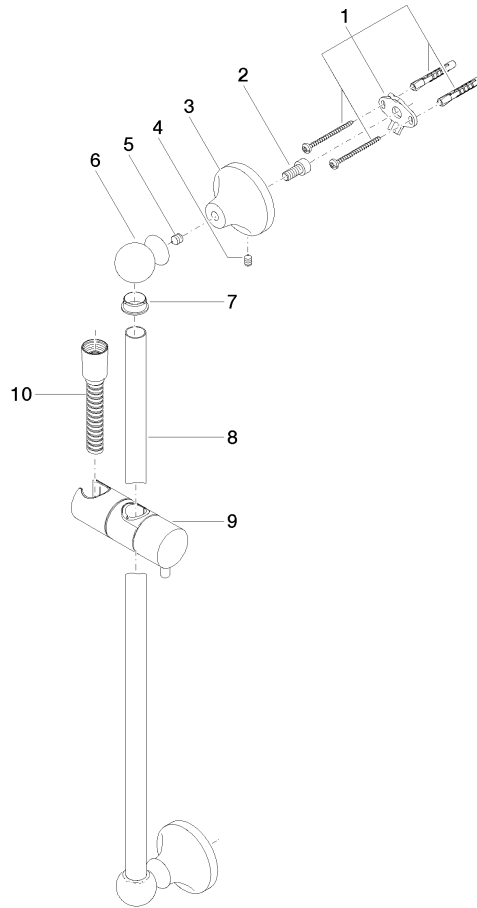

26 413 360

- slide bar
- Pipe diameter 18 mm
- rosette Ø 60 mm
- gauge 850 mm
- metal shower hose 1750mm with integrated anti-twist protection
- shower hose connector 1/2"
- WRAS 2009048

This article does not include a hand shower!

Required miscellaneous

	MADISON Hand shower - Brushed Durabron (23kt Gold) •spray head Ø 95mm •Hand shower see page {PAGE} •Three settings: COMPACT RAIN, COMPACT SOFT FLOW, COMPACT AQUAPRESSURE FLOW, max. flow rate l/min (at 3 bar)	28 002 978-28
--	---------------------------------------------------------------------------------------------------------------------------------------------------------------------------------------------------------------------------------	---------------

Required miscellaneous

	MADISON Hand shower FlowReduce - Brushed Durabron (23kt Gold) •spray head Ø 95mm •Hand shower see page {PAGE} •Three settings: COMPACT RAIN, COMPACT SOFT FLOW, COMPACT AQUAPRESSURE FLOW, max. flow rate l/min (at 3 bar)	28 002 978-28 0010
--	--------------------------------------------------------------------------------------------------------------------------------------------------------------------------------------------------------------------------------------------	--------------------

26 413 360

Certificates

WRAS_2009048.

26 413 360

Spare parts list

No.	Item Number	Name	Quantity used	Delivery time
1	90 17 20 708 00 90	fixing set	2	2
2	09 30 30 048 90	screw	2	2
3	09 17 20 016-28	holder	2	60
4	09 31 11 144 90	pin	2	2
5	09 31 11 002 90	pin	2	2
6	09 21 40 020-28	connection	2	20
7	09 18 40 009 90	sleeve	2	2
8	08 28 22 596-28	pipe	1	20
9	12 580 970-28	Slide unit - Brushed Durabronz (23kt Gold)	1	20
10	28 204 970-28	Metal shower hose 1/2" x 1/2" x 1750 mm - Brushed Durabronz (23kt Gold)	1	2