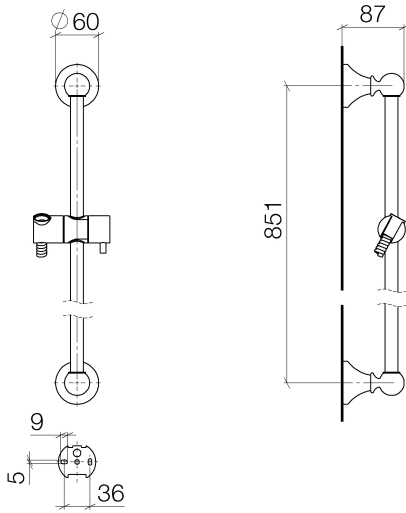

MADISON Shower set without hand shower - Durabronss (23kt Gold)

---

26 413 370

Codes & Standards

ASME A112.18.1

cUPC

Scottish Water
Byelaws

UK Water Supply
Regulations

Certificates

WRAS_2009

IAPMO_4976