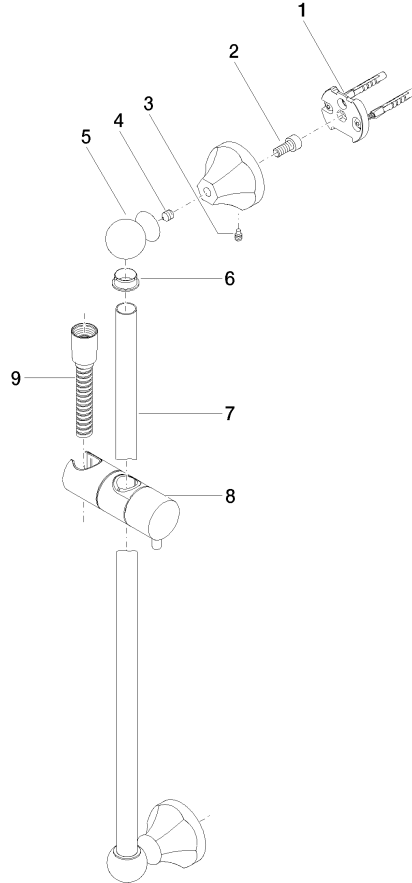

MADISON Shower set without hand shower - Durabronss (23kt Gold)

26 413 370

- slide bar
- Pipe diameter 18 mm
- rosettes Ø 60 mm
- gauge 850 mm
- metal shower hose 1750mm with integrated anti-twist protection
- shower hose connector 1/2"
- WRAS

- MADISON Hand shower FlowReduce - Durabronss (23kt Gold)** 28 002 978-09 0010
- spray head Ø 95mm
 - Hand shower see page {PAGE}
 - Three settings: COMPACT RAIN, COMPACT SOFT FLOW, COMPACT AQUAPRESSURE FLOW, max. flow rate l/min (at 3 bar)

Required miscellaneous

- MADISON Hand shower - Durabronss (23kt Gold)** 28 002 978-09
- spray head Ø 95mm
 - Hand shower see page {PAGE}
 - Three settings: COMPACT RAIN, COMPACT SOFT FLOW, COMPACT AQUAPRESSURE FLOW, max. flow rate l/min (at 3 bar)

MADISON Shower set without hand shower - Durabronz (23kt Gold)

26 413 370

Spare parts list

No.	Item Number	Name	Quantity used	Delivery time
1	05 17 97 507 00 90	fixing set	2	2
2	09 30 30 048 90	screw	2	2
3	09 31 11 140 90	pin	2	60
4	09 31 11 002 90	pin	2	2
5	09 21 40 020-09	connection	2	60
6	09 18 40 009 90	sleeve	2	2
7	08 28 22 596-09	pipe	1	60
8	12 580 970-09	slider	1	40
9	28 204 970-09	Metal shower hose 1/2" x 1/2" x 1750 mm - Durabronz (23kt Gold)	1	40